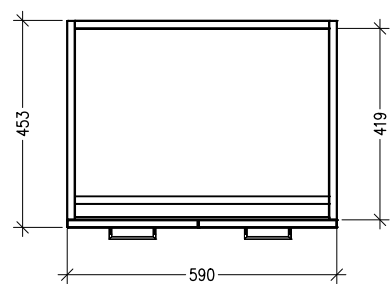

SPECIFICATION SHEET

Qube 600mm 2 Door Floor Vanity

Features

- Floorstanding
- 2 Doors
- Single Basin
- Laminate Woodgrain & Solid Colours on MR Boards
- Dimensions: H820 x W600 x D465

Colour Options with Code

Spinifex
3555SPX

Green Slate
3555GRS

Char Blue
3555CBL

Bullet
3555BUL

Technical Details

Note: All measurements shown are in millimetres. Sizes are nominal.

FRONT VIEW

SIDE VIEW

TOP VIEW

SPECIFICATION SHEET

600mm Basin Options

Via

StoneCast with overflow
 Gloss White - VIA
 Matte White - VIAMW

W610 x D460 x H20

Ponti

StoneCast with overflow
 Gloss White - PO

W604 x D460 x H50

Clasico

Vitreous China with overflow
 Gloss White - VC

W600 x D465 x H20

SPECIFICATION SHEET

600mm Basin Options

Vercelli

Vitreous China with overflow
Gloss White - VE