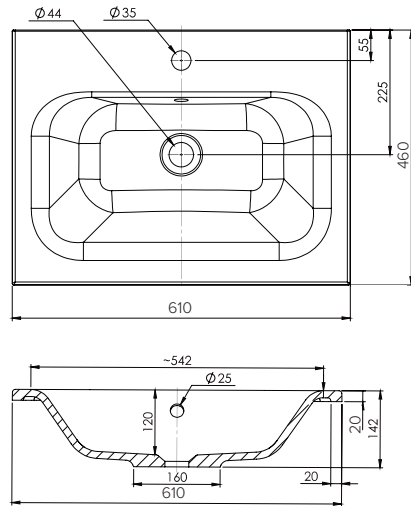

SPECIFICATION SHEET

Qube 600mm 2 Door Floor Vanity

Features

- Floorstanding
- 2 Doors
- Single Basin
- Laminate Woodgrain & Solid Colours on MR Boards
- Dimensions: H820 x W600 x D465

Colour Options with Code

Spinifex
3555SPX

Green Slate
3555GRS

Char Blue
3555CBL

Bullet
3555BUL

Technical Details

Note: All measurements shown are in millimetres. Sizes are nominal.

FRONT VIEW

SIDE VIEW

TOP VIEW

SPECIFICATION SHEET

600mm Basin Options

Via

StoneCast with overflow
 Gloss White - VIA
 Matte White - VIAMW

W610 x D460 x H20

Ponti

StoneCast with overflow
 Gloss White - PO

W604 x D460 x H50

Clasico

Vitreous China with overflow
 Gloss White - VC

W600 x D465 x H20

SPECIFICATION SHEET

600mm Basin Options

Vercelli

Vitreous China with overflow
Gloss White - VE