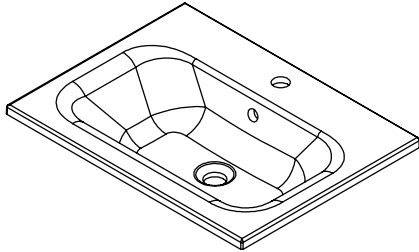

SPECIFICATION SHEET

Qube 600mm 2 Door Floor Vanity

Features

- Floorstanding
- 2 Doors
- Single Basin
- Laminate Woodgrain & Solid Colours on MR Boards
- Dimensions: H820 x W600 x D465

Colour Options with Code

Spinifex
3555SPX

Green Slate
3555GRS

Char Blue
3555CBL

Bullet
3555BUL

Technical Details

Note: All measurements shown are in millimetres. Sizes are nominal.

FRONT VIEW

SIDE VIEW

TOP VIEW

SPECIFICATION SHEET

600mm Basin Options

Via

StoneCast with overflow
 Gloss White - VIA
 Matte White - VIAMW

W610 x D460 x H20

Ponti

StoneCast with overflow
 Gloss White - PO

W604 x D460 x H50

Clasico

Vitreous China with overflow
 Gloss White - VC

W600 x D465 x H20

SPECIFICATION SHEET

600mm Basin Options

Vercelli

Vitreous China with overflow
Gloss White - VE