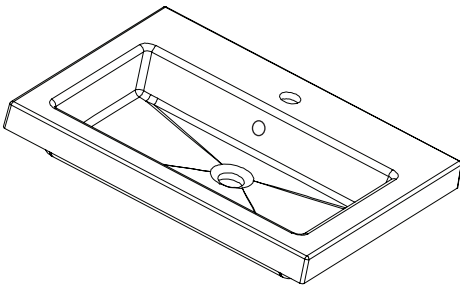

Spinifex
3555SPX

Green Slate
3555GRS

Char Blue
3555CBL

Bullet
3555BUL

Technical Details

Note: All measurements shown are in millimetres. Sizes are nominal.

FRONT VIEW

SIDE VIEW

TOP VIEW

SPECIFICATION SHEET

600mm Basin Options

Via

StoneCast with overflow
 Gloss White - VIA
 Matte White - VIAMW

W610 x D460 x H20

Ponti

StoneCast with overflow
 Gloss White - PO

W604 x D460 x H50

Clasico

Vitreous China with overflow
 Gloss White - VC

W600 x D465 x H20

SPECIFICATION SHEET

600mm Basin Options

Vercelli

Vitreous China with overflow
Gloss White - VE