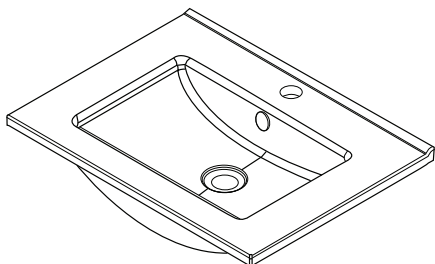

Spinifex
3555SPX

Green Slate
3555GRS

Char Blue
3555CBL

Bullet
3555BUL

Technical Details

Note: All measurements shown are in millimetres. Sizes are nominal.

FRONT VIEW

SIDE VIEW

TOP VIEW

SPECIFICATION SHEET

600mm Basin Options

Via

StoneCast with overflow
 Gloss White - VIA
 Matte White - VIAMW

W610 x D460 x H20

Ponti

StoneCast with overflow
 Gloss White - PO

W604 x D460 x H50

Clasico

Vitreous China with overflow
 Gloss White - VC

W600 x D465 x H20

SPECIFICATION SHEET

600mm Basin Options

Vercelli

Vitreous China with overflow
Gloss White - VE