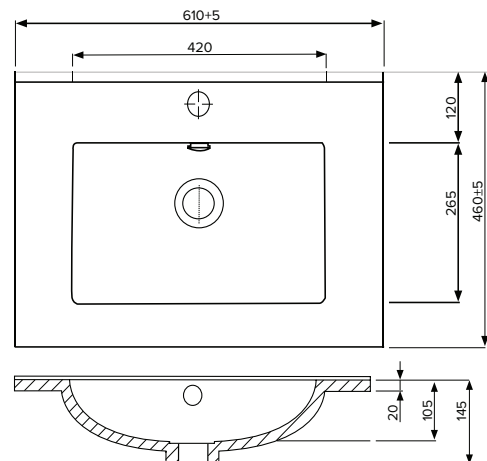

SPECIFICATION SHEET

Qube 600mm 2 Door Floor Vanity

Features

- Floorstanding
- 2 Doors
- Single Basin
- Laminate Woodgrain & Solid Colours on MR Boards
- Dimensions: H820 x W600 x D465

Colour Options with Code

Spinifex
3555SPX

Green Slate
3555GRS

Char Blue
3555CBL

Bullet
3555BUL

Technical Details

Note: All measurements shown are in millimetres. Sizes are nominal.

FRONT VIEW

SIDE VIEW

TOP VIEW

SPECIFICATION SHEET

600mm Basin Options

Via

StoneCast with overflow
 Gloss White - VIA
 Matte White - VIAMW

W610 x D460 x H20

Ponti

StoneCast with overflow
 Gloss White - PO

W604 x D460 x H50

Clasico

Vitreous China with overflow
 Gloss White - VC

W600 x D465 x H20

SPECIFICATION SHEET

600mm Basin Options

Vercelli

Vitreous China with overflow
Gloss White - VE