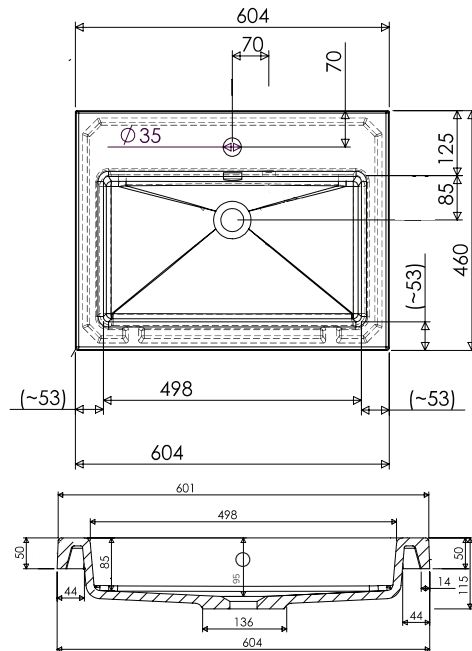

SPECIFICATION SHEET

Qube 600mm 2 Door Floor Vanity

Features

- Floorstanding
- 2 Doors
- Single Basin
- Laminate Woodgrain & Solid Colours on MR Boards
- Dimensions: H820 x W600 x D465

Colour Options with Code

Spinifex
3555SPX

Green Slate
3555GRS

Char Blue
3555CBL

Bullet
3555BUL

Technical Details

Note: All measurements shown are in millimetres. Sizes are nominal.

FRONT VIEW

SIDE VIEW

TOP VIEW

SPECIFICATION SHEET

600mm Basin Options

Via

StoneCast with overflow
 Gloss White - VIA
 Matte White - VIAMW

W610 x D460 x H20

Ponti

StoneCast with overflow
 Gloss White - PO

W604 x D460 x H50

Clasico

Vitreous China with overflow
 Gloss White - VC

W600 x D465 x H20

SPECIFICATION SHEET

600mm Basin Options

Vercelli

Vitreous China with overflow
Gloss White - VE