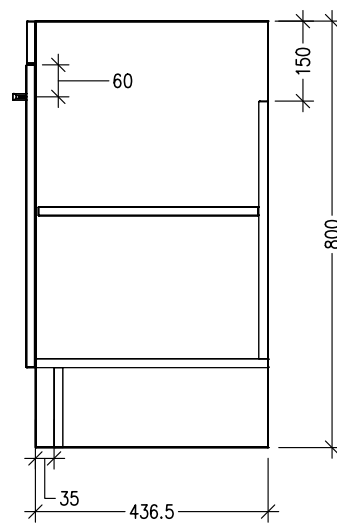

SPECIFICATION SHEET

Qube 600mm 2 Door Floor Vanity

Features

- Floorstanding
- 2 Doors
- Single Basin
- Laminate Woodgrain & Solid Colours on MR Boards
- Dimensions: H820 x W600 x D465

Colour Options with Code

Spinifex
3555SPX

Green Slate
3555GRS

Char Blue
3555CBL

Bullet
3555BUL

Technical Details

Note: All measurements shown are in millimetres. Sizes are nominal.

FRONT VIEW

SIDE VIEW

TOP VIEW

SPECIFICATION SHEET

600mm Basin Options

Via

StoneCast with overflow
 Gloss White - VIA
 Matte White - VIAMW

W610 x D460 x H20

Ponti

StoneCast with overflow
 Gloss White - PO

W604 x D460 x H50

Clasico

Vitreous China with overflow
 Gloss White - VC

W600 x D465 x H20

SPECIFICATION SHEET

600mm Basin Options

Vercelli

Vitreous China with overflow
Gloss White - VE