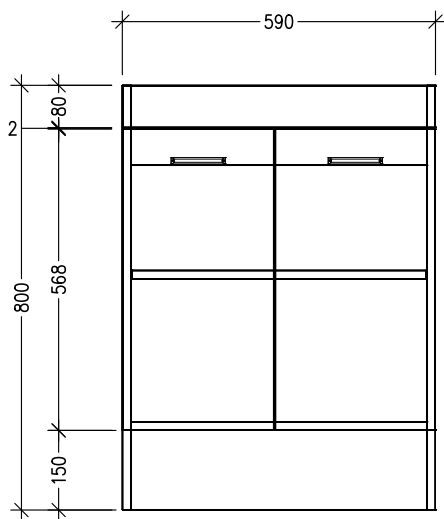

SPECIFICATION SHEET

Qube 600mm 2 Door Floor Vanity

Features

- Floorstanding
- 2 Doors
- Single Basin
- Laminate Woodgrain & Solid Colours on MR Boards
- Dimensions: H820 x W600 x D465

Colour Options with Code

Spinifex
3555SPX

Green Slate
3555GRS

Char Blue
3555CBL

Bullet
3555BUL

Technical Details

Note: All measurements shown are in millimetres. Sizes are nominal.

FRONT VIEW

SIDE VIEW

TOP VIEW

SPECIFICATION SHEET

600mm Basin Options

Via

StoneCast with overflow
 Gloss White - VIA
 Matte White - VIAMW

W610 x D460 x H20

Ponti

StoneCast with overflow
 Gloss White - PO

W604 x D460 x H50

Clasico

Vitreous China with overflow
 Gloss White - VC

W600 x D465 x H20

SPECIFICATION SHEET

600mm Basin Options

Vercelli

Vitreous China with overflow
Gloss White - VE