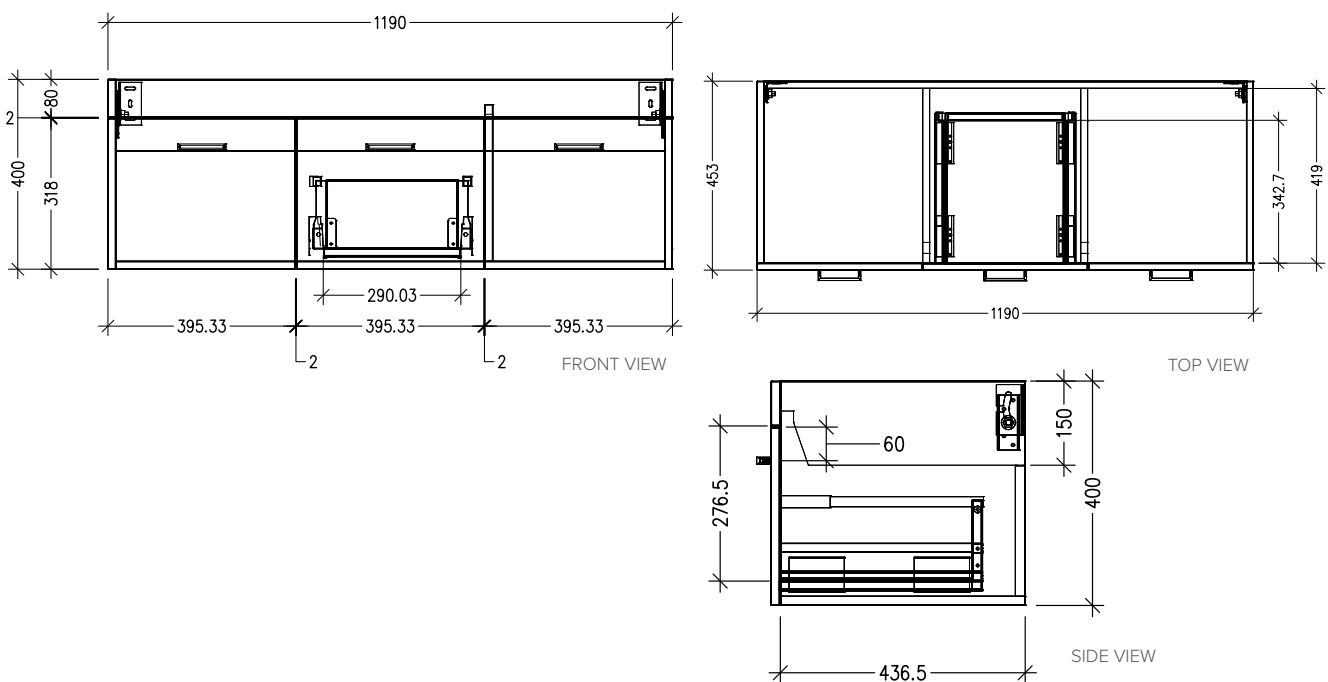

### Features

- Wall Hung
- 1 Drawer
- 2 Doors
- Single Basin
- Laminate Woodgrain & Solid Colours on MR Board
- Dimensions: H420 x W1200 x D465

### Technical Details

Note: All measurements shown are in millimetres. Sizes are nominal.

## 1200mm Single Basin Options