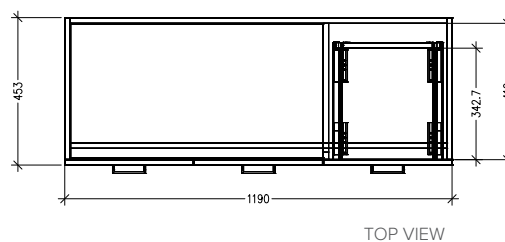

### Features

- Floorstanding
- 2 Drawers
- 2 Doors
- Single Basin
- Laminate Woodgrain & Solid Colours on MR Board
- Dimensions: H820 x W1200 x D465

### Technical Details

Note: All measurements shown are in millimetres. Sizes are nominal.