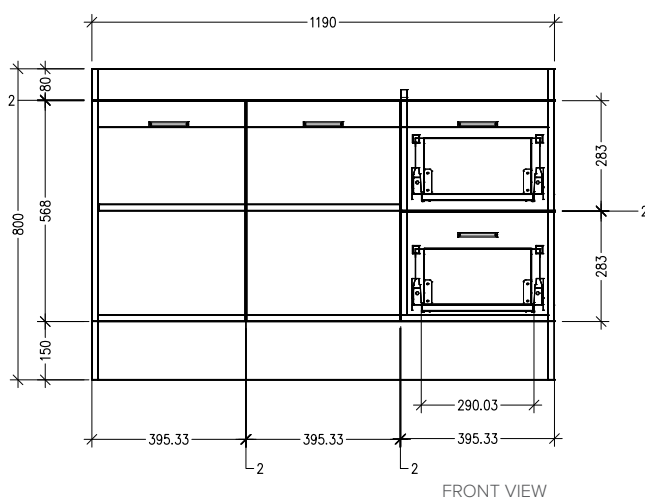

### Features

- Floorstanding
- 2 Drawers
- 2 Doors
- Single Basin
- Laminate Woodgrain & Solid Colours on MR Board
- Dimensions: H820 x W1200 x D465

### Technical Details

Note: All measurements shown are in millimetres. Sizes are nominal.

## 1200mm Single Basin Options