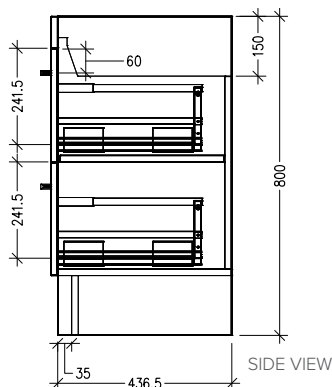

### Features

- Floorstanding
- 2 Drawers
- 2 Doors
- Single Basin
- Laminate Woodgrain & Solid Colours on MR Board
- Dimensions: H820 x W1200 x D465

### Technical Details

Note: All measurements shown are in millimetres. Sizes are nominal.

## 1200mm Single Basin Options