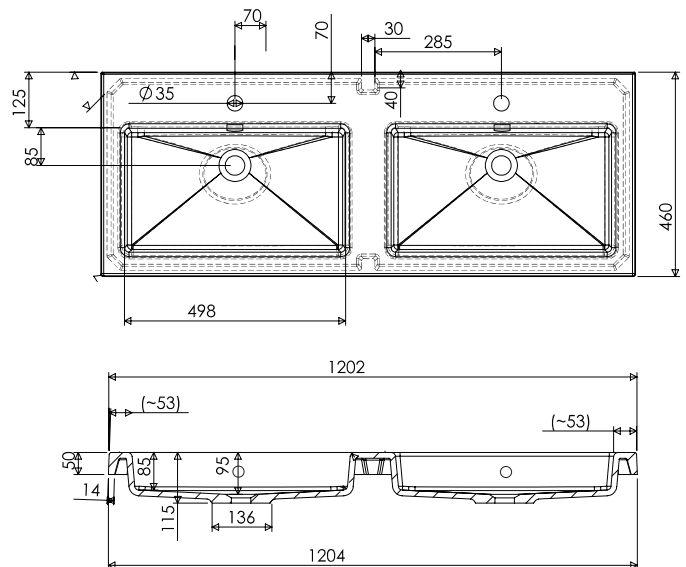

Ponti

StoneCast with overflow
Gloss White - PO

W1204 x D460 x H50