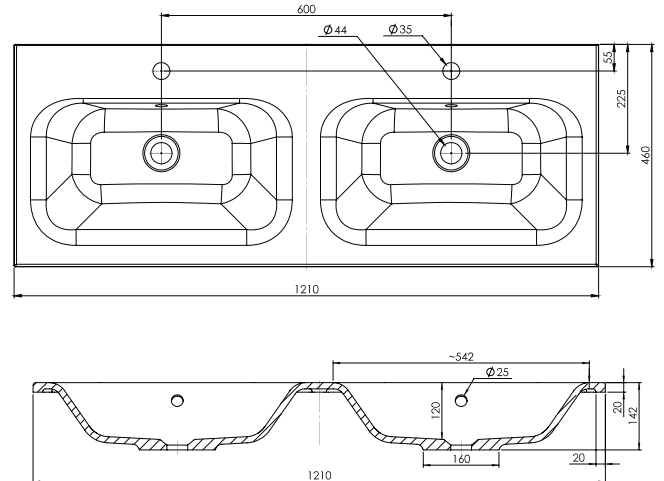

SPECIFICATION SHEET

1200mm Double Basin Options

Via

StoneCast with overflow
Gloss White - VIA
Matte White - VIAMW

W1210 x D460 x H20