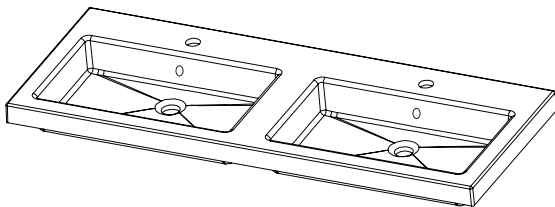

Ponti

StoneCast with overflow
Gloss White - PO

W1204 x D460 x H50