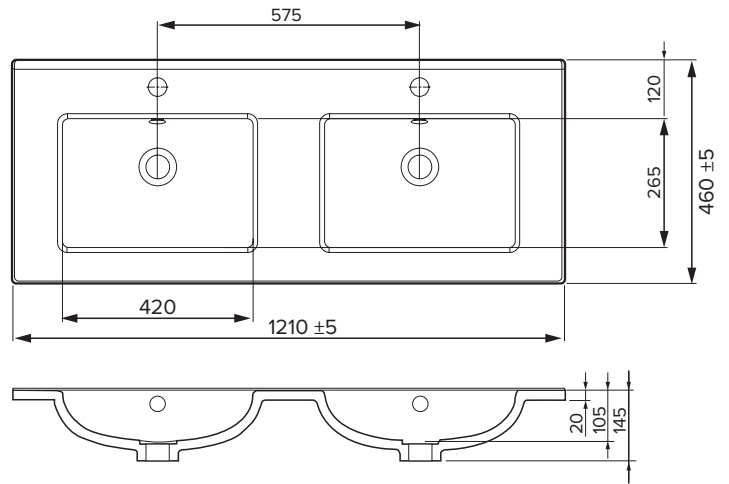

SPECIFICATION SHEET

1200mm Double Basin Options

Clasico

Vitreous China with overflow
Gloss White - VC

W1210 x D465 x H20