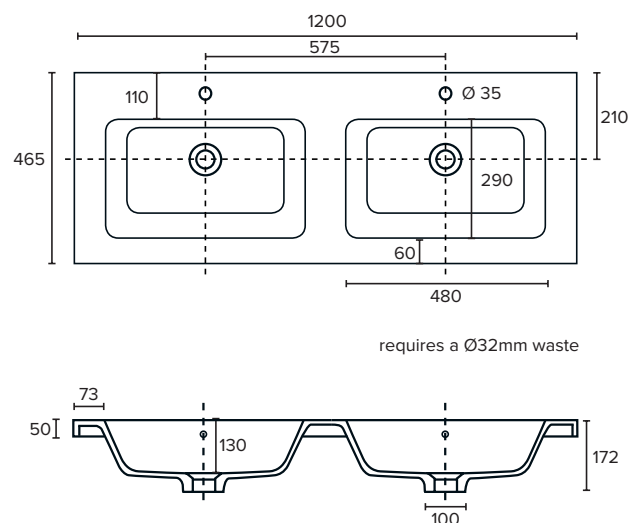

Ari

StoneCast with overflow
Gloss White - VA

W1200 x D465 x H50