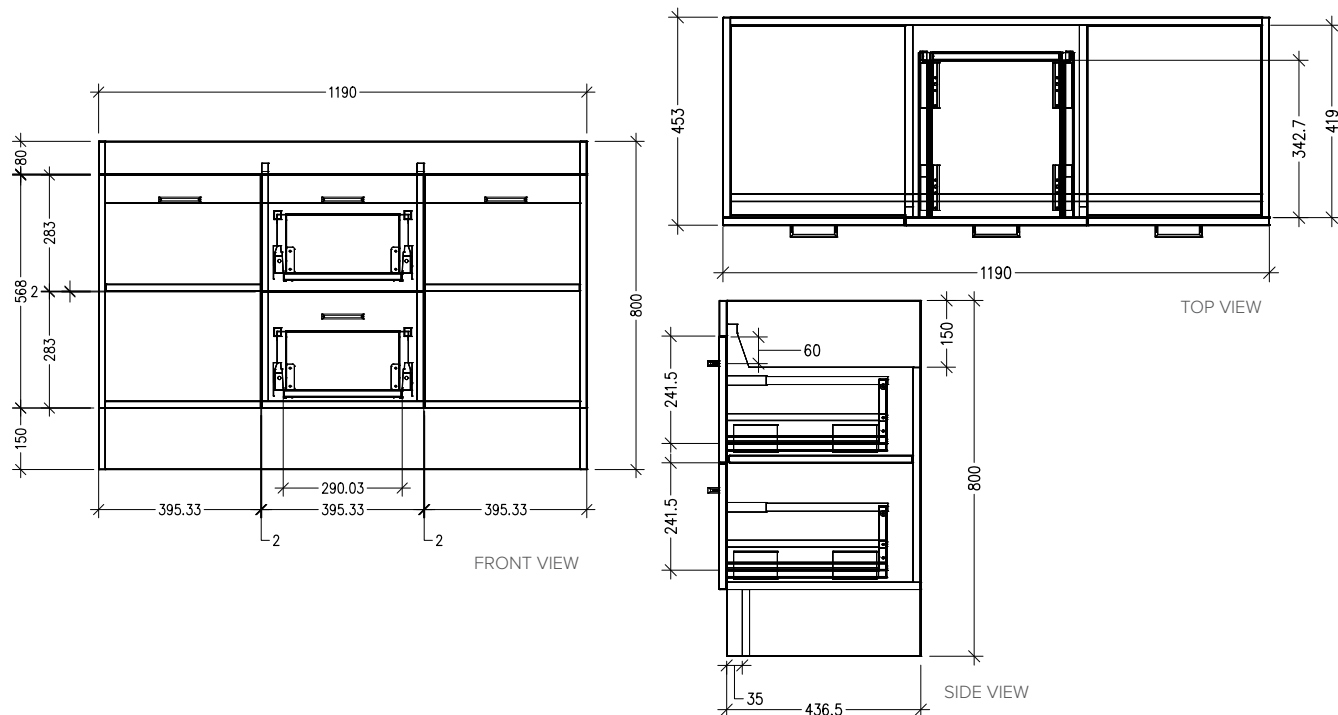

### Features

- Floorstanding
- 2 Drawers
- 2 Doors
- Double Basin
- Laminate Woodgrain & Solid Colours on MR Board
- Dimensions: H820 x W1200 x D465

### Technical Details

Note: All measurements shown are in millimetres. Sizes are nominal.

## 1200mm Double Basin Options