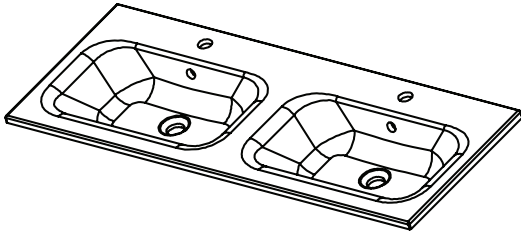

SPECIFICATION SHEET

1200mm Double Basin Options

Via

StoneCast with overflow
Gloss White - VIA
Matte White - VIAMW

W1210 x D460 x H20