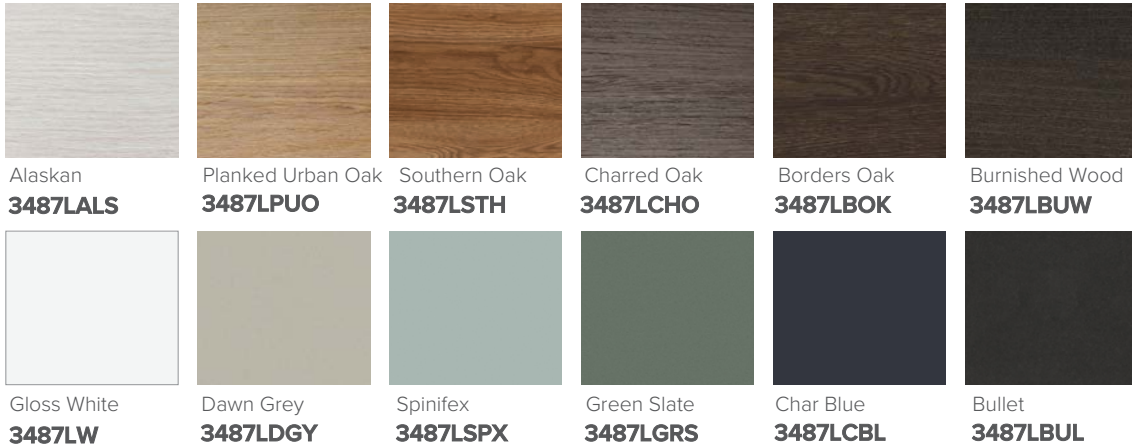

SPECIFICATION SHEET

Qube 1200 Floor Vanity, 2 Door 2 Drawer, Left Offset Basin only

Features

- Wall Hung
- 2 Door, 2 Drawer
- Left Offset Basin
- Laminate Woodgrain & Solid Colours on MR Board
- Dimensions: H820 x W1200 x D465

Colour Options with Code

Technical Details

Note: All measurements shown are in millimetres. Sizes are nominal.

SPECIFICATION SHEET

1200mm Offset Basin Options

Via Left Offset

StoneCast with overflow

Left Offset Basin

Gloss White - VIA

Matte White - VIAMW

W1210 x D460 x H20