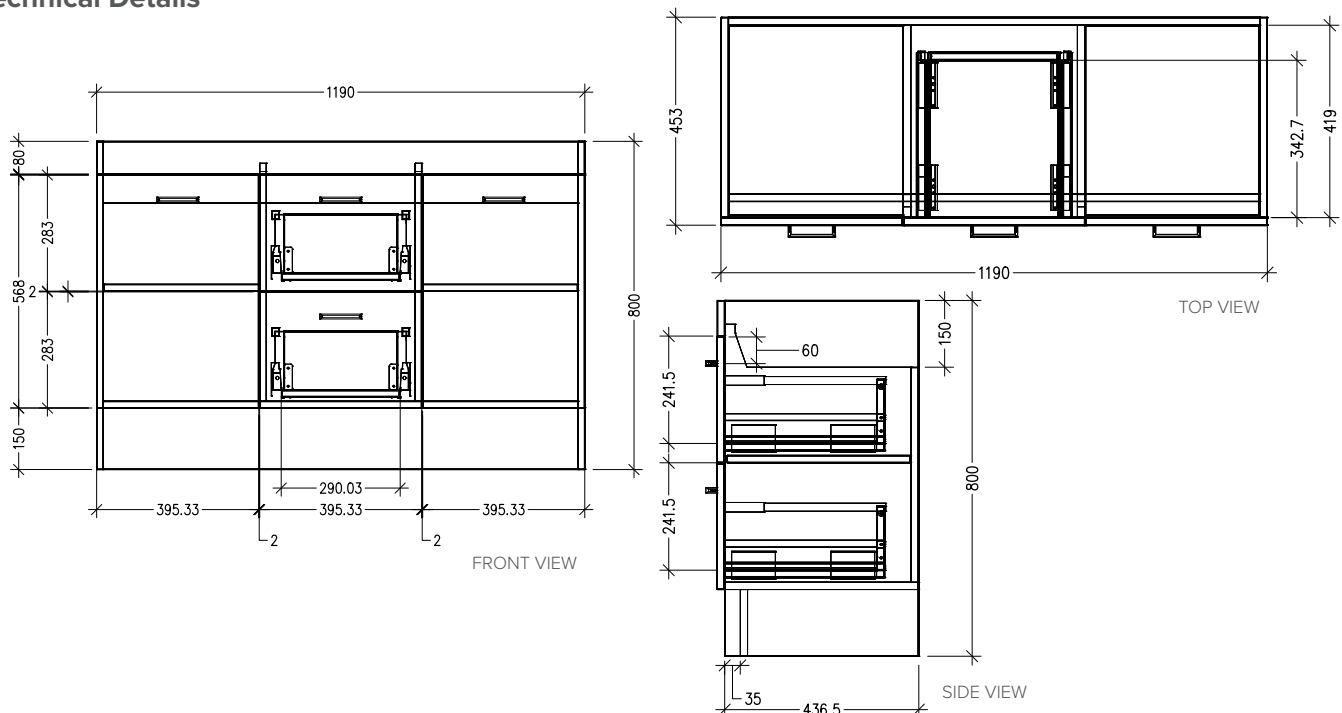

SPECIFICATION SHEET

Qube 1200 Floor Vanity, 2 Door 2 Drawer, Left Offset Basin only

Features

- Wall Hung
- 2 Door, 2 Drawer
- Left Offset Basin
- Laminate Woodgrain & Solid Colours on MR Board
- Dimensions: H820 x W1200 x D465

Colour Options with Code

Technical Details

Note: All measurements shown are in millimetres. Sizes are nominal.

SPECIFICATION SHEET

1200mm Offset Basin Options

Via Left Offset

StoneCast with overflow

Left Offset Basin

Gloss White - VIA

Matte White - VIAMW

W1210 x D460 x H20