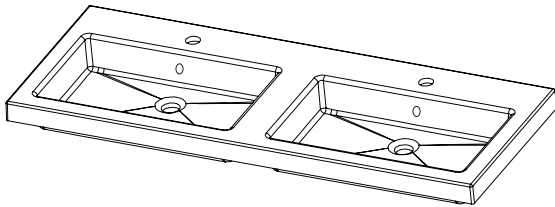

SPECIFICATION SHEET

Qube 1200mm 2 Door, 1 Drawer Double Basin Wall Vanity

Features

- Wall Hung
- 1 Drawer
- 2 Doors
- Double Basin
- Laminate Woodgrain & Solid Colours on MR Board
- Dimensions: H420 x W1200 x D465

Colour Options with Code

Technical Details

Note: All measurements shown are in millimetres. Sizes are nominal.

SPECIFICATION SHEET

1200mm Double Basin Options

Via

StoneCast with overflow
 Gloss White - VIA
 Matte White - VIAMW

W1210 x D460 x H20

Ponti

StoneCast with overflow
 Gloss White - PO

W1204 x D460 x H50

Ari

StoneCast with overflow
 Gloss White - VA

W1200 x D465 x H50

SPECIFICATION SHEET

1200mm Double Basin Options

Clasico

Vitreous China with overflow
Gloss White - VC

W1210 x D465 x H20

Vercelli

Vitreous China with overflow
Gloss White - VE

W1216 x D460 x H15