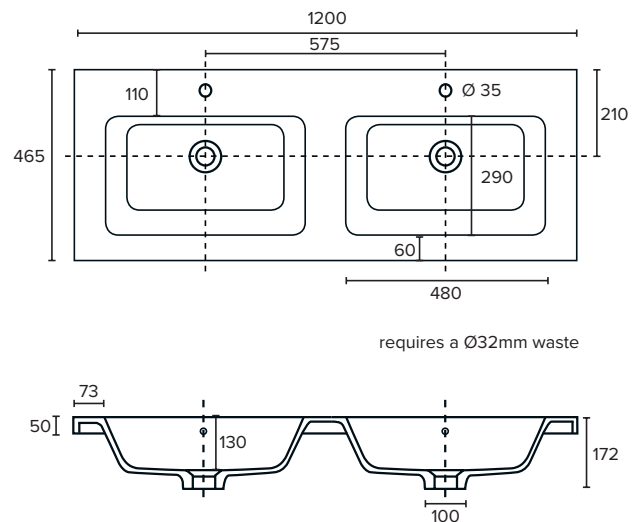

SPECIFICATION SHEET

Qube 1200mm 2 Door, 1 Drawer Double Basin Wall Vanity

Features

- Wall Hung
- 1 Drawer
- 2 Doors
- Double Basin
- Laminate Woodgrain & Solid Colours on MR Board
- Dimensions: H420 x W1200 x D465

Colour Options with Code

Technical Details

Note: All measurements shown are in millimetres. Sizes are nominal.

SPECIFICATION SHEET

1200mm Double Basin Options

Via

StoneCast with overflow
 Gloss White - VIA
 Matte White - VIAMW

W1210 x D460 x H20

Ponti

StoneCast with overflow
 Gloss White - PO

W1204 x D460 x H50

Ari

StoneCast with overflow
 Gloss White - VA

W1200 x D465 x H50

SPECIFICATION SHEET

1200mm Double Basin Options

Clasico

Vitreous China with overflow
Gloss White - VC

W1210 x D465 x H20

Vercelli

Vitreous China with overflow
Gloss White - VE

W1216 x D460 x H15