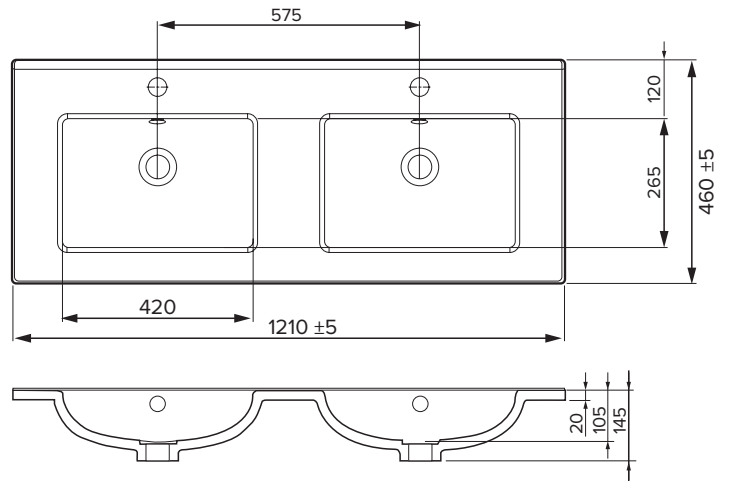

SPECIFICATION SHEET

Qube 1200mm 2 Door, 1 Drawer Double Basin Wall Vanity

Features

- Wall Hung
- 1 Drawer
- 2 Doors
- Double Basin
- Laminate Woodgrain & Solid Colours on MR Board
- Dimensions: H420 x W1200 x D465

Colour Options with Code

Technical Details

Note: All measurements shown are in millimetres. Sizes are nominal.

SPECIFICATION SHEET

1200mm Double Basin Options

Via

StoneCast with overflow
 Gloss White - VIA
 Matte White - VIAMW

W1210 x D460 x H20

Ponti

StoneCast with overflow
 Gloss White - PO

W1204 x D460 x H50

Ari

StoneCast with overflow
 Gloss White - VA

W1200 x D465 x H50

SPECIFICATION SHEET

1200mm Double Basin Options

Clasico

Vitreous China with overflow
Gloss White - VC

W1210 x D465 x H20

Vercelli

Vitreous China with overflow
Gloss White - VE

W1216 x D460 x H15