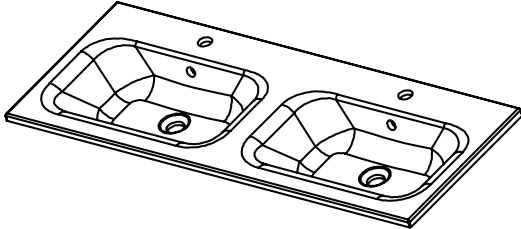

SPECIFICATION SHEET

Qube 1200mm 2 Door, 1 Drawer Double Basin Wall Vanity

Features

- Wall Hung
- 1 Drawer
- 2 Doors
- Double Basin
- Laminate Woodgrain & Solid Colours on MR Board
- Dimensions: H420 x W1200 x D465

Colour Options with Code

Technical Details

Note: All measurements shown are in millimetres. Sizes are nominal.

SPECIFICATION SHEET

1200mm Double Basin Options

Via

StoneCast with overflow
 Gloss White - VIA
 Matte White - VIAMW

W1210 x D460 x H20

Ponti

StoneCast with overflow
 Gloss White - PO

W1204 x D460 x H50

Ari

StoneCast with overflow
 Gloss White - VA

W1200 x D465 x H50

SPECIFICATION SHEET

1200mm Double Basin Options

Clasico

Vitreous China with overflow
Gloss White - VC

W1210 x D465 x H20

Vercelli

Vitreous China with overflow
Gloss White - VE

W1216 x D460 x H15