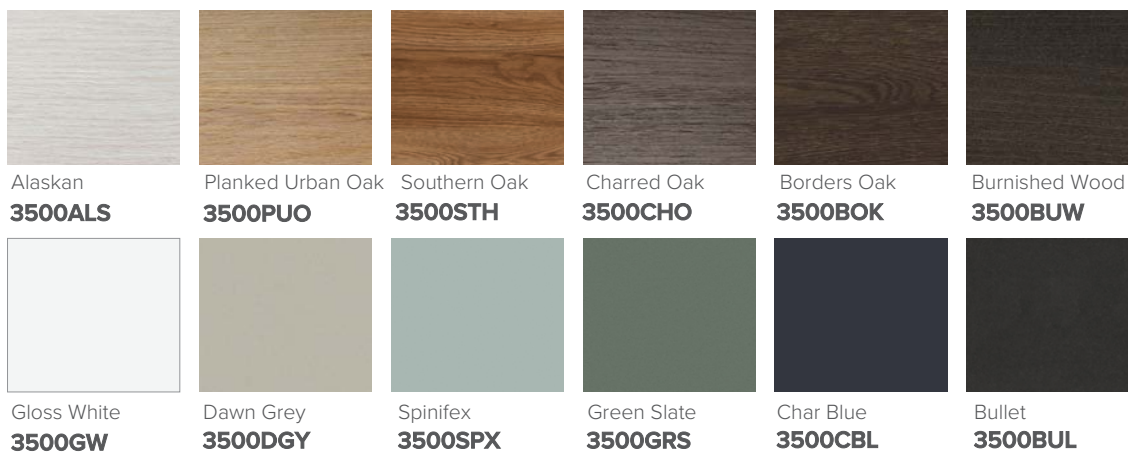

SPECIFICATION SHEET

Qube 1200mm 2 Door, 1 Drawer Double Basin Wall Vanity

Features

- Wall Hung
- 1 Drawer
- 2 Doors
- Double Basin
- Laminate Woodgrain & Solid Colours on MR Board
- Dimensions: H420 x W1200 x D465

Colour Options with Code

Technical Details

Note: All measurements shown are in millimetres. Sizes are nominal.

SPECIFICATION SHEET

1200mm Double Basin Options

Via

StoneCast with overflow
 Gloss White - VIA
 Matte White - VIAMW

W1210 x D460 x H20

Ponti

StoneCast with overflow
 Gloss White - PO

W1204 x D460 x H50

Ari

StoneCast with overflow
 Gloss White - VA

W1200 x D465 x H50

SPECIFICATION SHEET

1200mm Double Basin Options

Clasico

Vitreous China with overflow
Gloss White - VC

W1210 x D465 x H20

Vercelli

Vitreous China with overflow
Gloss White - VE

W1216 x D460 x H15