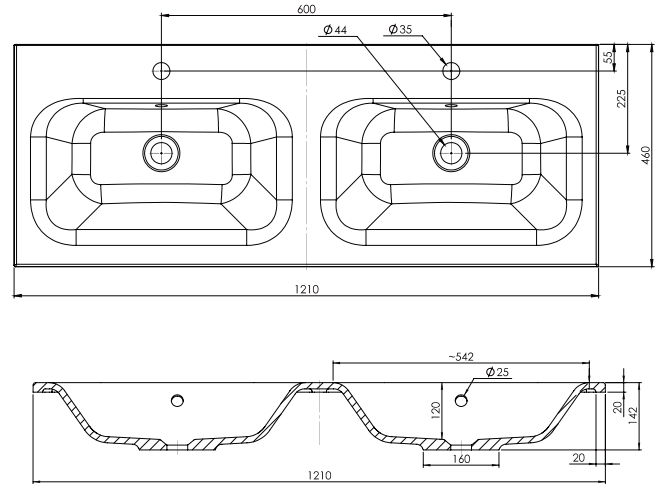

SPECIFICATION SHEET

Qube 1200mm 2 Door, 1 Drawer Double Basin Wall Vanity

Features

- Wall Hung
- 1 Drawer
- 2 Doors
- Double Basin
- Laminate Woodgrain & Solid Colours on MR Board
- Dimensions: H420 x W1200 x D465

Colour Options with Code

Technical Details

Note: All measurements shown are in millimetres. Sizes are nominal.

SPECIFICATION SHEET

1200mm Double Basin Options

Via

StoneCast with overflow
 Gloss White - VIA
 Matte White - VIAMW

W1210 x D460 x H20

Ponti

StoneCast with overflow
 Gloss White - PO

W1204 x D460 x H50

Ari

StoneCast with overflow
 Gloss White - VA

W1200 x D465 x H50

SPECIFICATION SHEET

1200mm Double Basin Options

Clasico

Vitreous China with overflow
Gloss White - VC

W1210 x D465 x H20

Vercelli

Vitreous China with overflow
Gloss White - VE

W1216 x D460 x H15