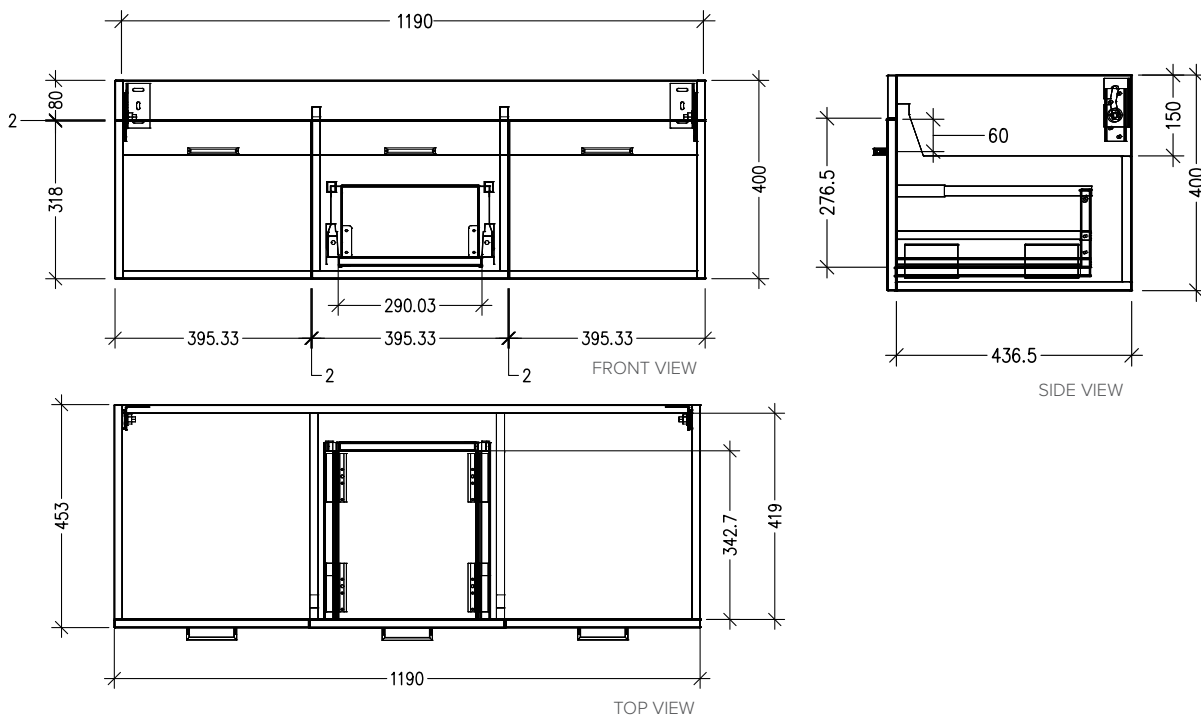

SPECIFICATION SHEET

Qube 1200mm 2 Door, 1 Drawer Double Basin Wall Vanity

Features

- Wall Hung
- 1 Drawer
- 2 Doors
- Double Basin
- Laminate Woodgrain & Solid Colours on MR Board
- Dimensions: H420 x W1200 x D465

Colour Options with Code

Technical Details

Note: All measurements shown are in millimetres. Sizes are nominal.

SPECIFICATION SHEET

1200mm Double Basin Options

Via

StoneCast with overflow
 Gloss White - VIA
 Matte White - VIAMW

W1210 x D460 x H20

Ponti

StoneCast with overflow
 Gloss White - PO

W1204 x D460 x H50

Ari

StoneCast with overflow
 Gloss White - VA

W1200 x D465 x H50

SPECIFICATION SHEET

1200mm Double Basin Options

Clasico

Vitreous China with overflow
Gloss White - VC

W1210 x D465 x H20

Vercelli

Vitreous China with overflow
Gloss White - VE

W1216 x D460 x H15