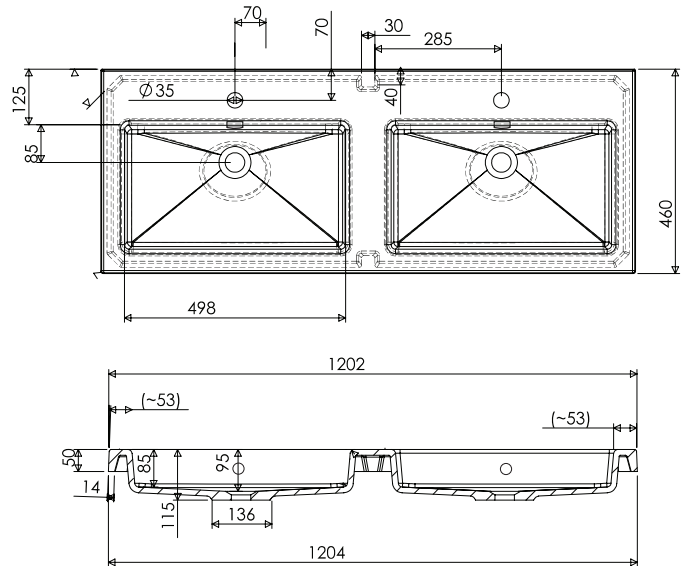

SPECIFICATION SHEET

Qube 1200mm 2 Door, 1 Drawer Double Basin Wall Vanity

Features

- Wall Hung
- 1 Drawer
- 2 Doors
- Double Basin
- Laminate Woodgrain & Solid Colours on MR Board
- Dimensions: H420 x W1200 x D465

Colour Options with Code

Technical Details

Note: All measurements shown are in millimetres. Sizes are nominal.

SPECIFICATION SHEET

1200mm Double Basin Options

Via

StoneCast with overflow
 Gloss White - VIA
 Matte White - VIAMW

W1210 x D460 x H20

Ponti

StoneCast with overflow
 Gloss White - PO

W1204 x D460 x H50

Ari

StoneCast with overflow
 Gloss White - VA

W1200 x D465 x H50

SPECIFICATION SHEET

1200mm Double Basin Options

Clasico

Vitreous China with overflow
Gloss White - VC

W1210 x D465 x H20

Vercelli

Vitreous China with overflow
Gloss White - VE

W1216 x D460 x H15