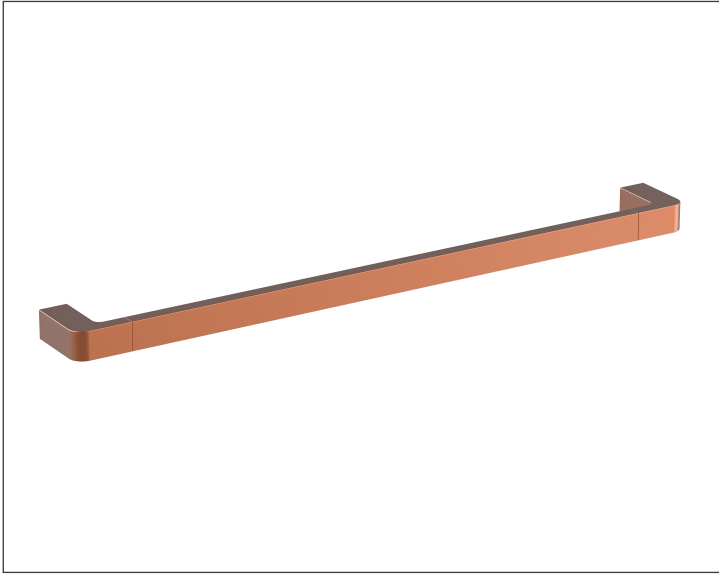

## Quadro Towel Rail Bar

### Features

- Colours: Chrome, Matte Black, Brushed Nickel, Gunmetal, Brushed Brass, Brushed Copper and Matte White
- Dimensions: H30 x W470 x D50