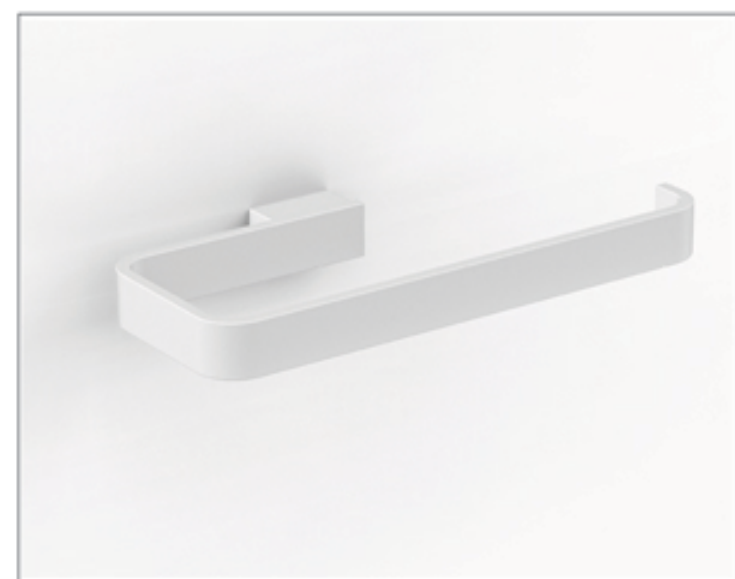

## Quadro Towel Hook Holder

### Features

- Colours: Chrome, Matte Black, Brushed Nickel, Gunmetal, Brushed Brass, Brushed Copper and Matte White
- Dimensions: H20 x W205 x D91