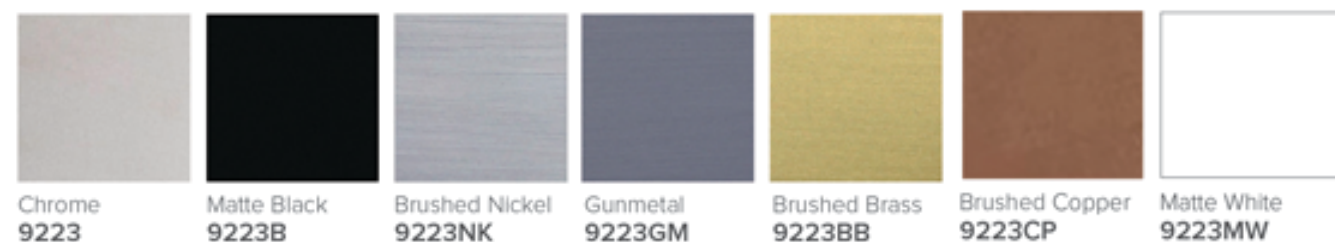

Colour Options with Code