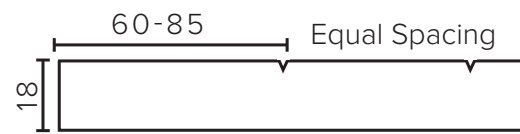

Himalaya
HY

Note: To order a Slab Top, add the Slab Top code to the cabinet code

Technical Details

Note: All measurements shown are in millimetres. Sizes are nominal.

TOP VIEW

FRONT VIEW

SIDE VIEW

SPECIFICATION SHEET

Porscha Designer Drawer Fronts

BARNSLEY
18mm Inset Frame
Code: BL

PRESTON
60mm Inset Frame
Code: PT

TURNBERRY
Ripple Design Panel
Code: TB

NEWPORT
V-Groove Panels
Code: NP

Seafoam

Iceberg

Snow White