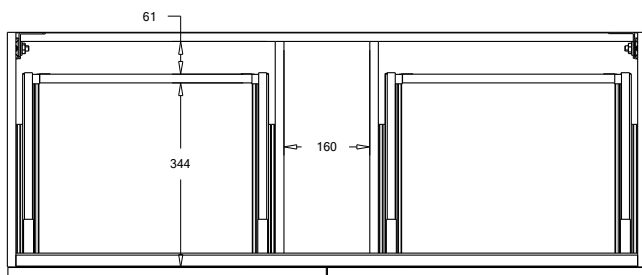

SPECIFICATION SHEET

Porscha Luxe 1200 4-Drawer Single Basin Wall Hung Vanity

Features

- 4-Drawer Wall Hung Vanity - *Colour options below*
- Full Extension Soft Close Drawers with Extrusions - *Extrusion upgrade options available*
- Designer Drawer Fronts - *Four Drawer Front options*
- Dimensions: H670 x W1200 x D465
- Slab Top Options:
20mm StoneCast Top or Quartz Slab Top

Himalaya
HY

Note: To order a Slab Top, add the Slab Top code to the cabinet code

Technical Details

Note: All measurements shown are in millimetres. Sizes are nominal.

TOP VIEW

FRONT VIEW

SIDE VIEW

SPECIFICATION SHEET