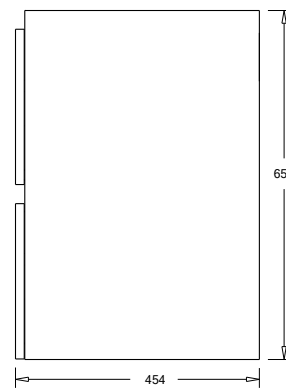

SPECIFICATION SHEET

Porscha Luxe 1200 4-Drawer Single Basin Wall Hung Vanity

Features

- 4-Drawer Wall Hung Vanity - *Colour options below*
- Full Extension Soft Close Drawers with Extrusions - *Extrusion upgrade options available*
- Designer Drawer Fronts - *Four Drawer Front options*
- Dimensions: H670 x W1200 x D465
- Slab Top Options:
20mm StoneCast Top or Quartz Slab Top

Himalaya
HY

Note: To order a Slab Top, add the Slab Top code to the cabinet code

Technical Details

Note: All measurements shown are in millimetres. Sizes are nominal.

TOP VIEW

FRONT VIEW

SIDE VIEW

SPECIFICATION SHEET

Porscha Designer Drawer Fronts

BARNSLEY
18mm Inset Frame
Code: BL

PRESTON
60mm Inset Frame
Code: PT

TURNBERRY
Ripple Design Panel
Code: TB

NEWPORT
V-Groove Panels
Code: NP

Seafoam

Iceberg

Snow White