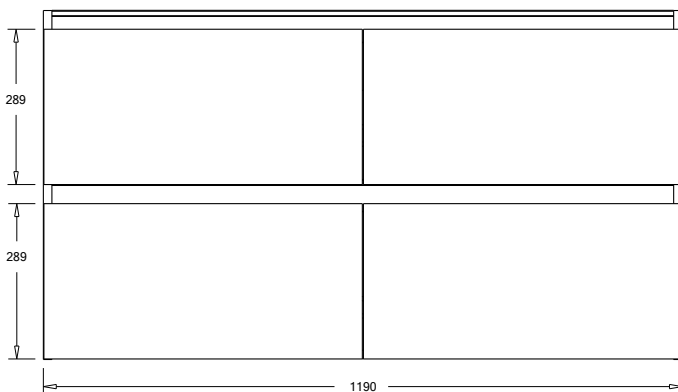

Himalaya
HY

Note: To order a Slab Top, add the Slab Top code to the cabinet code

Technical Details

Note: All measurements shown are in millimetres. Sizes are nominal.

TOP VIEW

FRONT VIEW

SIDE VIEW

SPECIFICATION SHEET