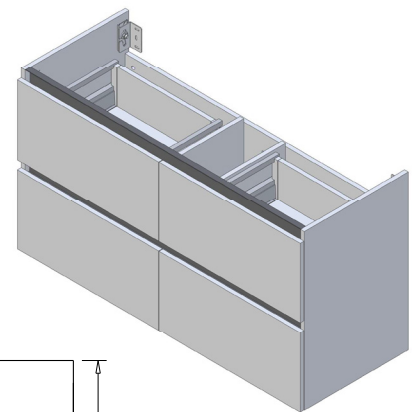

Himalaya
HY

Note: To order a Slab Top, add the Slab Top code to the cabinet code

Technical Details

Note: All measurements shown are in millimetres. Sizes are nominal.

TOP VIEW

FRONT VIEW

SIDE VIEW

SPECIFICATION SHEET

Porscha Designer Drawer Fronts

BARNSLEY
18mm Inset Frame
Code: BL

PRESTON
60mm Inset Frame
Code: PT

TURNBERRY
Ripple Design Panel
Code: TB

NEWPORT
V-Groove Panels
Code: NP

Seafoam

Iceberg

Snow White