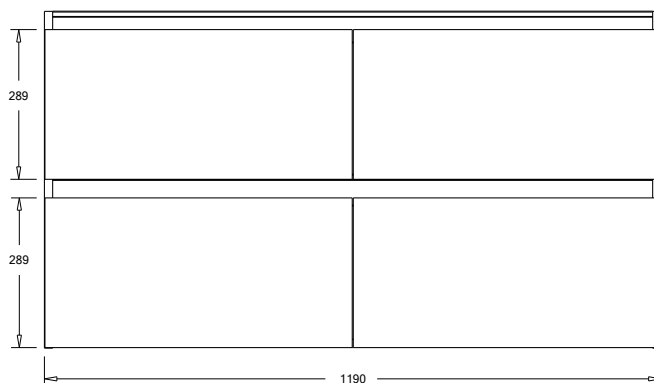

SPECIFICATION SHEET

Porscha Luxe 1200 4-Drawer Right Offset Basin Wall Hung Vanity

Features

- 4-Drawer Wall Hung Vanity - *Colour options below*
- Full Extension Soft Close Drawers with Extrusions - *Extrusion upgrade options available*
- Designer Drawer Fronts - *Four Drawer Front options*
- Dimensions: H670 x W1200 x D465
- Slab Top Options:
  20mm StoneCast Top or Quartz Slab Top

*Note: Vessel basins are purchased separately.
Visit www.newtech.co.nz for the full range of vessel basin options.*

Cabinet Options

Seafoam
4588RSF

Iceberg
4588RIB

Snow White
4588RSW

Cherry Blossom
4588RCB

Slate Grey
4588RSG

Dusk Grey
4588RDK

Indigo
4588RIN

Matte Black
4588RMB

StoneCast Slab Top Options

Gloss White
SC

Matte White
SCMW

Quartz Slab Top Options

Midnight Stone
MS

Himalaya
HY

Note: To order a Slab Top, add the Slab Top code to the cabinet code

Technical Details

Note: All measurements shown are in millimetres. Sizes are nominal.

Note: Full Drawer Box on Left Hand Side

TOP VIEW

FRONT VIEW

SIDE VIEW