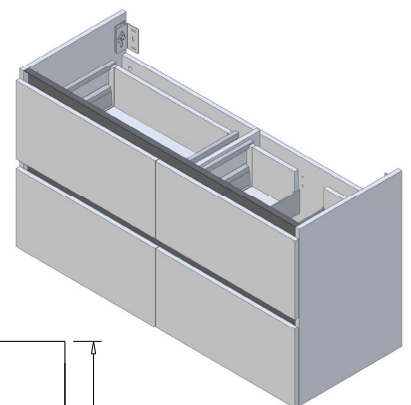

Midnight Stone
MS

Himalaya
HY

Note: To order a Slab Top, add the Slab Top code to the cabinet code

Technical Details

Note: All measurements shown are in millimetres. Sizes are nominal.

Note: Full Drawer Box on Left Hand Side

TOP VIEW

FRONT VIEW

SIDE VIEW

SPECIFICATION SHEET

Porscha Designer Drawer Fronts

BARNSLEY
18mm Inset Frame
Code: BL

PRESTON
60mm Inset Frame
Code: PT

TURNBERRY
Ripple Design Panel
Code: TB