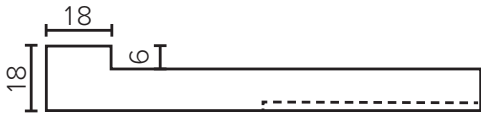

TOP VIEW

FRONT VIEW

SIDE VIEW

SPECIFICATION SHEET

Porscha Designer Drawer Fronts

BARNSLEY
18mm Inset Frame
Code: BL

PRESTON
60mm Inset Frame
Code: PT

TURNBERRY
Ripple Design Panel
Code: TB