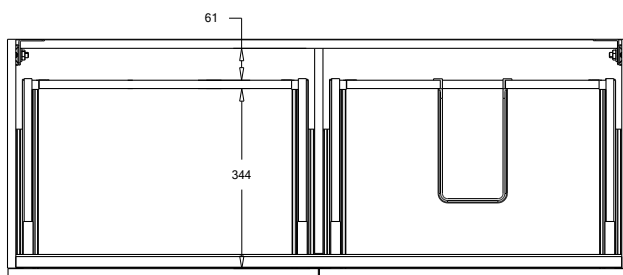

SPECIFICATION SHEET

Porscha Luxe 1200 4-Drawer Right Offset Basin Wall Hung Vanity

Features

- 4-Drawer Wall Hung Vanity - *Colour options below*
- Full Extension Soft Close Drawers with Extrusions - *Extrusion upgrade options available*
- Designer Drawer Fronts - *Four Drawer Front options*
- Dimensions: H670 x W1200 x D465
- Slab Top Options:
20mm StoneCast Top or Quartz Slab Top

Midnight Stone
MS

Himalaya
HY

Note: To order a Slab Top, add the Slab Top code to the cabinet code

Technical Details

Note: All measurements shown are in millimetres. Sizes are nominal.

Note: Full Drawer Box on Left Hand Side

TOP VIEW

FRONT VIEW

SIDE VIEW

SPECIFICATION SHEET

Porscha Designer Drawer Fronts

BARNSLEY
18mm Inset Frame
Code: BL

PRESTON
60mm Inset Frame
Code: PT

TURNBERRY
Ripple Design Panel
Code: TB