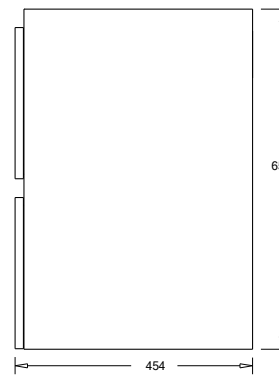

SPECIFICATION SHEET

Porscha Luxe 1200 4-Drawer Left Offset Basin Wall Hung Vanity

Features

- 4-Drawer Wall Hung Vanity - Colour options below
- Full Extension Soft Close Drawers with Extrusions - Extrusion upgrade options available
- Designer Drawer Fronts - Four Drawer Front options
- Dimensions: H670 x W1200 x D465
- Slab Top Options:
20mm StoneCast Top or Quartz Slab Top

Midnight Stone
MS

Himalaya
HY

Note: To order a Slab Top, add the Slab Top code to the cabinet code

Technical Details

Note: All measurements shown are in millimetres. Sizes are nominal.

Note: Full Drawer Box on Right Hand Side

TOP VIEW

FRONT VIEW

SIDE VIEW

SPECIFICATION SHEET

Porscha Designer Drawer Fronts

BARNSLEY
18mm Inset Frame
Code: BL

PRESTON
60mm Inset Frame
Code: PT

TURNBERRY
Ripple Design Panel
Code: TB