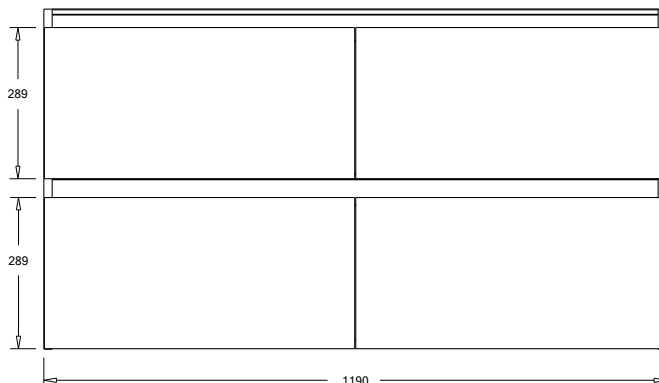

SPECIFICATION SHEET

Porscha Luxe 1200 4-Drawer Left Offset Basin Wall Hung Vanity

Features

- 4-Drawer Wall Hung Vanity - Colour options below
- Full Extension Soft Close Drawers with Extrusions - Extrusion upgrade options available
- Designer Drawer Fronts - Four Drawer Front options
- Dimensions: H670 x W1200 x D465
- Slab Top Options:
  20mm StoneCast Top or Quartz Slab Top

*Note: Vessel basins are purchased separately.
Visit www.newtech.co.nz for the full range of vessel basin options.*

Cabinet Options

Seafoam
4588LSF

Iceberg
4588LIB

Snow White
4588LSW

Cherry Blossom
4588LCB

Slate Grey
4588LSG

Dusk Grey
4588LDK

Indigo
4588LIN

Matte Black
4588LMB

StoneCast Slab Top Options

Gloss White
SC

Matte White
SCMW

Quartz Slab Top Options

Midnight Stone
MS

Himalaya
HY

Note: To order a Slab Top, add the Slab Top code to the cabinet code

Technical Details

Note: All measurements shown are in millimetres. Sizes are nominal.

Note: Full Drawer Box on Right Hand Side

TOP VIEW

FRONT VIEW

SIDE VIEW