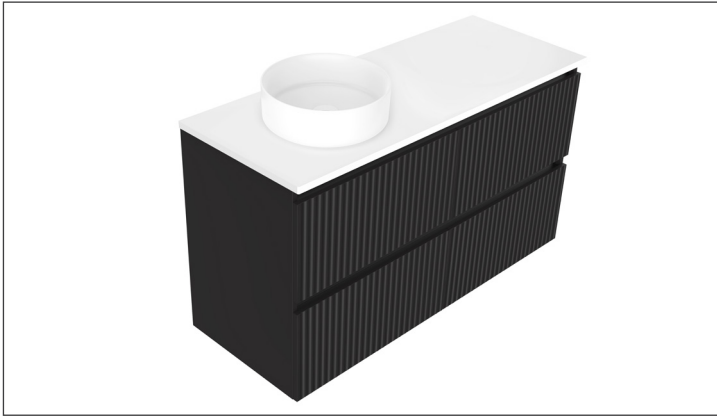

SPECIFICATION SHEET

Porscha Luxe 1200 4-Drawer Left Offset Basin Wall Hung Vanity

Features

- 4-Drawer Wall Hung Vanity - Colour options below
- Full Extension Soft Close Drawers with Extrusions - Extrusion upgrade options available
- Designer Drawer Fronts - Four Drawer Front options
- Dimensions: H670 x W1200 x D465
- Slab Top Options:
20mm StoneCast Top or Quartz Slab Top

*Note: Vessel basins are purchased separately.
Visit www.newtech.co.nz for the full range of vessel basin options.*

Cabinet Options

Seafoam
4588LSF

Iceberg
4588LIB

Snow White
4588LSW

Cherry Blossom
4588LCB

Slate Grey
4588LSG

Dusk Grey
4588LDK

Indigo
4588LIN

Matte Black
4588LMB

StoneCast Slab Top Options

Gloss White
SC

Matte White
SCMW

Quartz Slab Top Options