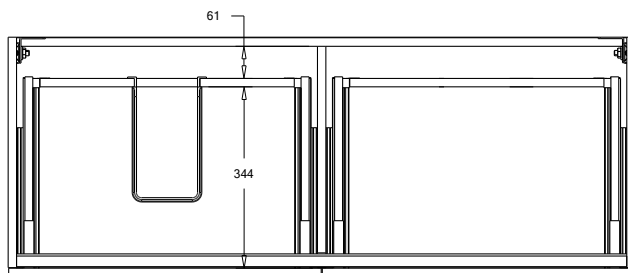

SPECIFICATION SHEET

Porscha Luxe 1200 4-Drawer Left Offset Basin Wall Hung Vanity

Features

- 4-Drawer Wall Hung Vanity - Colour options below
- Full Extension Soft Close Drawers with Extrusions - Extrusion upgrade options available
- Designer Drawer Fronts - Four Drawer Front options
- Dimensions: H670 x W1200 x D465
- Slab Top Options:
20mm StoneCast Top or Quartz Slab Top

Midnight Stone
MS

Himalaya
HY

Note: To order a Slab Top, add the Slab Top code to the cabinet code

Technical Details

Note: All measurements shown are in millimetres. Sizes are nominal.

Note: Full Drawer Box on Right Hand Side

TOP VIEW

FRONT VIEW

SIDE VIEW

SPECIFICATION SHEET

Porscha Designer Drawer Fronts

BARNSLEY
18mm Inset Frame
Code: BL

PRESTON
60mm Inset Frame
Code: PT

TURNBERRY
Ripple Design Panel
Code: TB