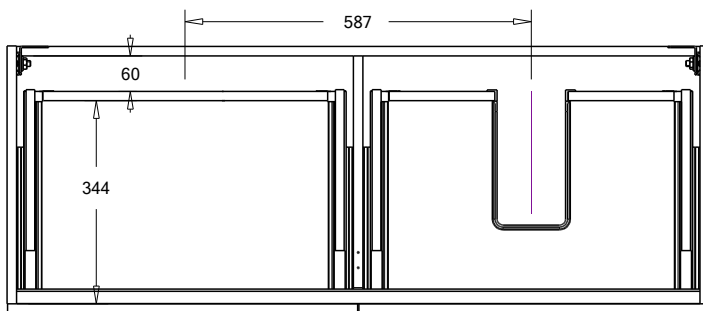

SPECIFICATION SHEET

Porscha Luxe 1200 2-Drawer Right Offset Basin Wall Hung Vanity

Features

- 2-Drawer Wall Hung Vanity - *Colour options below*
- Full Extension Soft Close Drawers with Extrusions - *Extrusion upgrade options available*
- Designer Drawer Fronts - *Four Drawer Front options*
- Dimensions: H420 x W1200 x D465
- Slab Top Options:
20mm StoneCast Top or Quartz Slab Top

Midnight Stone
MS

Himalaya
HY

Note: To order a Slab Top, add the Slab Top code to the cabinet code

Technical Details

Note: All measurements shown are in millimetres. Sizes are nominal.

Note: Full Drawer Box on Left Hand Side

TOP VIEW

FRONT VIEW

SIDE VIEW

SPECIFICATION SHEET

Porscha Designer Drawer Fronts

BARNSLEY
18mm Inset Frame
Code: BL

PRESTON
60mm Inset Frame
Code: PT

TURNBERRY
Ripple Design Panel
Code: TB