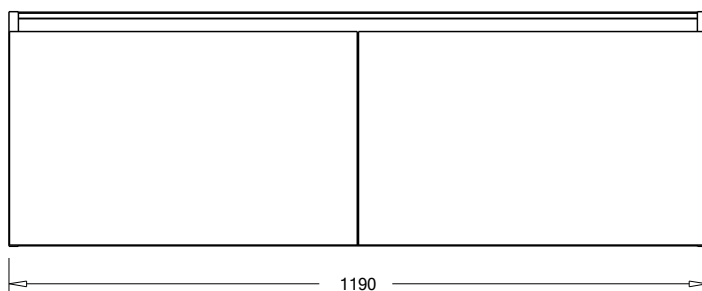

SPECIFICATION SHEET

Porscha Luxe 1200 2-Drawer Right Offset Basin Wall Hung Vanity

Features

- 2-Drawer Wall Hung Vanity - *Colour options below*
- Full Extension Soft Close Drawers with Extrusions - *Extrusion upgrade options available*
- Designer Drawer Fronts - *Four Drawer Front options*
- Dimensions: H420 x W1200 x D465
- Slab Top Options:
  20mm StoneCast Top or Quartz Slab Top

*Note: Vessel basins are purchased separately.
Visit www.newtech.co.nz for the full range of vessel basin options.*

Cabinet Options

Seafoam
4572RSF

Iceberg
4572RIB

Snow White
4572RSW

Cherry Blossom
4572RCB

Slate Grey
4572RSG

Dusk Grey
4572RDK

Indigo
4572RIN

Matte Black
4572RMB

StoneCast Slab Top Options

Gloss White
SC

Matte White
SCMW

Quartz Slab Top Options

Midnight Stone
MS

Himalaya
HY

Note: To order a Slab Top, add the Slab Top code to the cabinet code

Technical Details

Note: All measurements shown are in millimetres. Sizes are nominal.

Note: Full Drawer Box on Left Hand Side

TOP VIEW

FRONT VIEW

SIDE VIEW