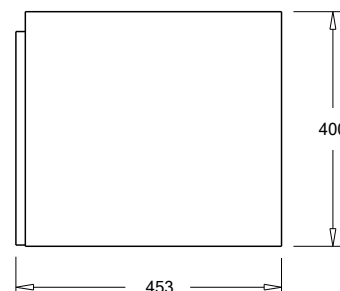

SPECIFICATION SHEET

Porscha Luxe 1200 2-Drawer Right Offset Basin Wall Hung Vanity

Features

- 2-Drawer Wall Hung Vanity - *Colour options below*
- Full Extension Soft Close Drawers with Extrusions - *Extrusion upgrade options available*
- Designer Drawer Fronts - *Four Drawer Front options*
- Dimensions: H420 x W1200 x D465
- Slab Top Options:
  20mm StoneCast Top or Quartz Slab Top

*Note: Vessel basins are purchased separately.
Visit www.newtech.co.nz for the full range of vessel basin options.*

Cabinet Options

Seafoam
4572RSF

Iceberg
4572RIB

Snow White
4572RSW

Cherry Blossom
4572RCB

Slate Grey
4572RSG

Dusk Grey
4572RDK

Indigo
4572RIN

Matte Black
4572RMB

StoneCast Slab Top Options

Gloss White
SC

Matte White
SCMW

Quartz Slab Top Options

Midnight Stone
MS

Himalaya
HY

Note: To order a Slab Top, add the Slab Top code to the cabinet code

Technical Details

Note: All measurements shown are in millimetres. Sizes are nominal.

Note: Full Drawer Box on Left Hand Side

TOP VIEW

FRONT VIEW

SIDE VIEW