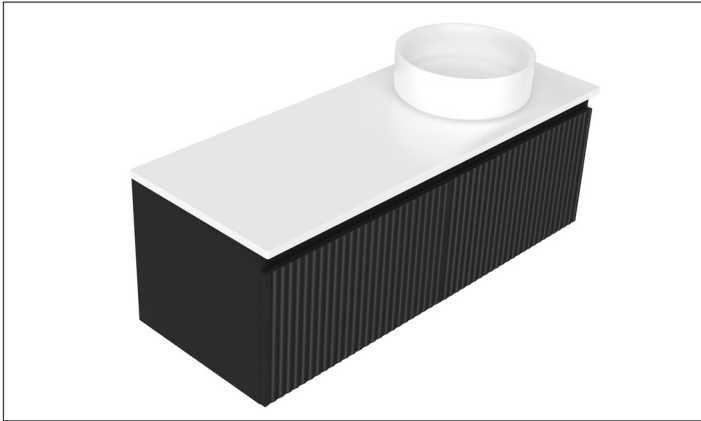

SPECIFICATION SHEET

Porscha Luxe 1200 2-Drawer Right Offset Basin Wall Hung Vanity

Features

- 2-Drawer Wall Hung Vanity - *Colour options below*
- Full Extension Soft Close Drawers with Extrusions - *Extrusion upgrade options available*
- Designer Drawer Fronts - *Four Drawer Front options*
- Dimensions: H420 x W1200 x D465
- Slab Top Options:
20mm StoneCast Top or Quartz Slab Top

*Note: Vessel basins are purchased separately.
Visit www.newtech.co.nz for the full range of vessel basin options.*

Cabinet Options

Seafoam
4572RSF

Iceberg
4572RIB

Snow White
4572RSW

Cherry Blossom
4572RCB