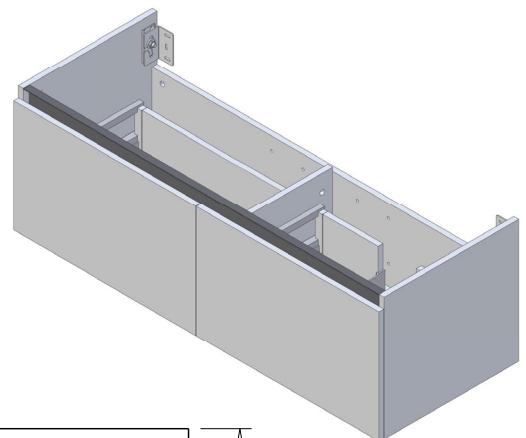

Midnight Stone
MS

Himalaya
HY

Note: To order a Slab Top, add the Slab Top code to the cabinet code

Technical Details

Note: All measurements shown are in millimetres. Sizes are nominal.

Note: Full Drawer Box on Left Hand Side

TOP VIEW

FRONT VIEW

SIDE VIEW

SPECIFICATION SHEET

Porscha Designer Drawer Fronts

BARNSLEY
18mm Inset Frame
Code: BL

PRESTON
60mm Inset Frame
Code: PT

TURNBERRY
Ripple Design Panel
Code: TB