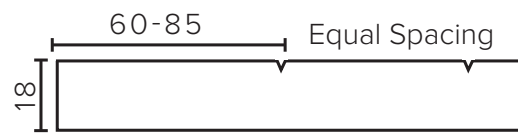

NEWPORT
V-Groove Panels
Code: NP