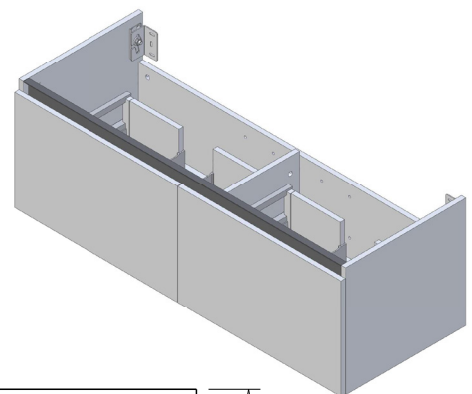

SPECIFICATION SHEET

Porscha Luxe 1200 2-Drawer Double Basin Wall Hung Vanity

Features

- 2-Drawer Wall Hung Vanity - *Colour options below*
- Full Extension Soft Close Drawers with Extrusions - *Extrusion upgrade options available*
- Designer Drawer Fronts - *Four Drawer Front options*
- Dimensions: H420 x W1200 x D465
- Slab Top Options:
20mm StoneCast Top or Quartz Slab Top

Himalaya
HY

Note: To order a Slab Top, add the Slab Top code to the cabinet code

Technical Details

Note: All measurements shown are in millimetres. Sizes are nominal.

TOP VIEW

FRONT VIEW

SIDE VIEW

SPECIFICATION SHEET

Porscha Designer Drawer Fronts

BARNSLEY
18mm Inset Frame
Code: BL

PRESTON
60mm Inset Frame
Code: PT

TURNBERRY
Ripple Design Panel
Code: TB

NEWPORT
V-Groove Panels
Code: NP

Seafoam

Iceberg

Snow White