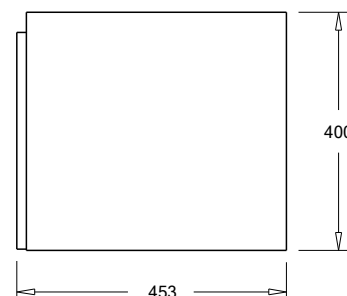

Himalaya
HY

Note: To order a Slab Top, add the Slab Top code to the cabinet code

Technical Details

Note: All measurements shown are in millimetres. Sizes are nominal.

TOP VIEW

FRONT VIEW

SIDE VIEW

SPECIFICATION SHEET