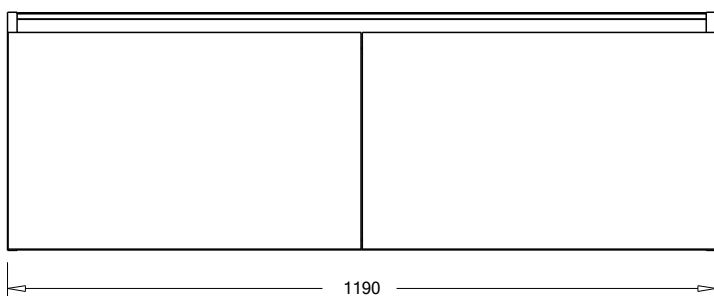

SPECIFICATION SHEET

Porscha Luxe 1200 2-Drawer Double Basin Wall Hung Vanity

Features

- 2-Drawer Wall Hung Vanity - *Colour options below*
- Full Extension Soft Close Drawers with Extrusions - *Extrusion upgrade options available*
- Designer Drawer Fronts - *Four Drawer Front options*
- Dimensions: H420 x W1200 x D465
- Slab Top Options:
20mm StoneCast Top or Quartz Slab Top

Himalaya
HY

Note: To order a Slab Top, add the Slab Top code to the cabinet code

Technical Details

Note: All measurements shown are in millimetres. Sizes are nominal.

TOP VIEW

FRONT VIEW

SIDE VIEW

SPECIFICATION SHEET