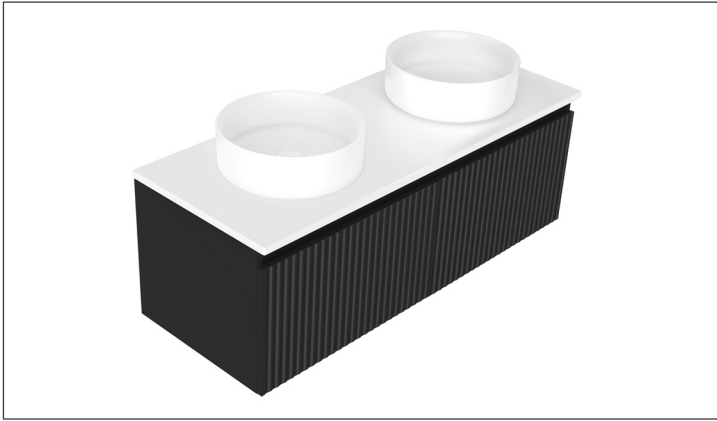

SPECIFICATION SHEET

Porscha Luxe 1200 2-Drawer Double Basin Wall Hung Vanity

Features

- 2-Drawer Wall Hung Vanity - *Colour options below*
- Full Extension Soft Close Drawers with Extrusions - *Extrusion upgrade options available*
- Designer Drawer Fronts - *Four Drawer Front options*
- Dimensions: H420 x W1200 x D465
- Slab Top Options:
20mm StoneCast Top or Quartz Slab Top

*Note: Vessel basins are purchased separately.
Visit www.newtech.co.nz for the full range of vessel basin options.*

Cabinet Options

Seafoam
4574SF

Iceberg
4574IB

Snow White
4574SW

Cherry Blossom
4574CB

Slate Grey
4574SG