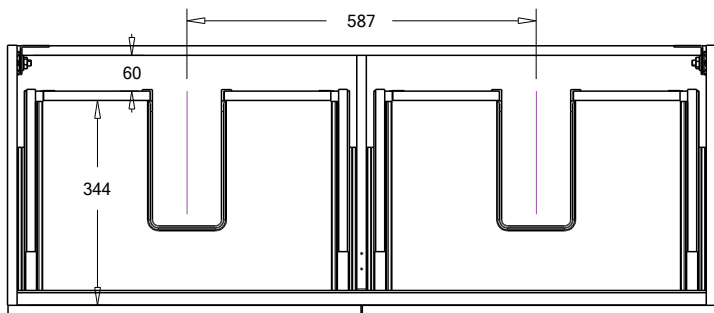

SPECIFICATION SHEET

Porscha Luxe 1200 2-Drawer Double Basin Wall Hung Vanity

Features

- 2-Drawer Wall Hung Vanity - *Colour options below*
- Full Extension Soft Close Drawers with Extrusions - *Extrusion upgrade options available*
- Designer Drawer Fronts - *Four Drawer Front options*
- Dimensions: H420 x W1200 x D465
- Slab Top Options:
20mm StoneCast Top or Quartz Slab Top

Himalaya
HY

Note: To order a Slab Top, add the Slab Top code to the cabinet code

Technical Details

Note: All measurements shown are in millimetres. Sizes are nominal.

TOP VIEW

FRONT VIEW

SIDE VIEW

SPECIFICATION SHEET

Porscha Designer Drawer Fronts

BARNSLEY
18mm Inset Frame
Code: BL

PRESTON
60mm Inset Frame
Code: PT

TURNBERRY
Ripple Design Panel
Code: TB

NEWPORT
V-Groove Panels
Code: NP

Seafoam

Iceberg

Snow White