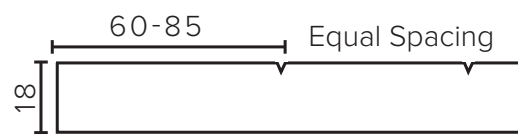

BARNSLEY
18mm Inset Frame
Code: BL

PRESTON
60mm Inset Frame
Code: PT

TURNBERRY
Ripple Design Panel
Code: TB

NEWPORT
V-Groove Panels
Code: NP

Seafoam

Iceberg

Snow White

Cherry Blossom

Slate Grey

Dusk Grey

Indigo

Matte Black

SPECIFICATION SHEET

1200mm Single Basin Options

Via

StoneCast with overflow
Gloss White - VIA
Matte White - VIAMW