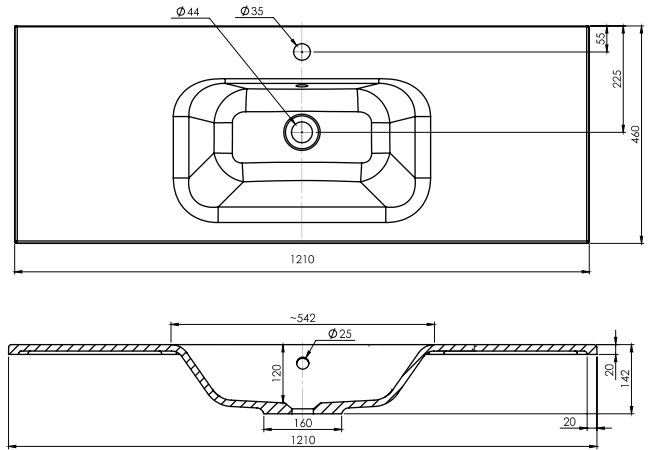

Cabinet Options

Technical Details

Note: All measurements shown are in millimetres. Sizes are nominal.

TOP VIEW

FRONT VIEW

SIDE VIEW

SPECIFICATION SHEET

Porscha Designer Drawer Fronts

BARNSLEY
18mm Inset Frame
Code: BL

PRESTON
60mm Inset Frame
Code: PT

TURNBERRY
Ripple Design Panel
Code: TB

NEWPORT
V-Groove Panels
Code: NP

Seafoam

Iceberg

Snow White

Cherry Blossom

Slate Grey

Dusk Grey

Indigo

Matte Black

SPECIFICATION SHEET

1200mm Single Basin Options

Via

StoneCast with overflow
Gloss White - VIA
Matte White - VIAMW

W1210 x D460 x H20

Clasico

Vitreous China with overflow
Gloss White - VC

W1200 x D465 x H20