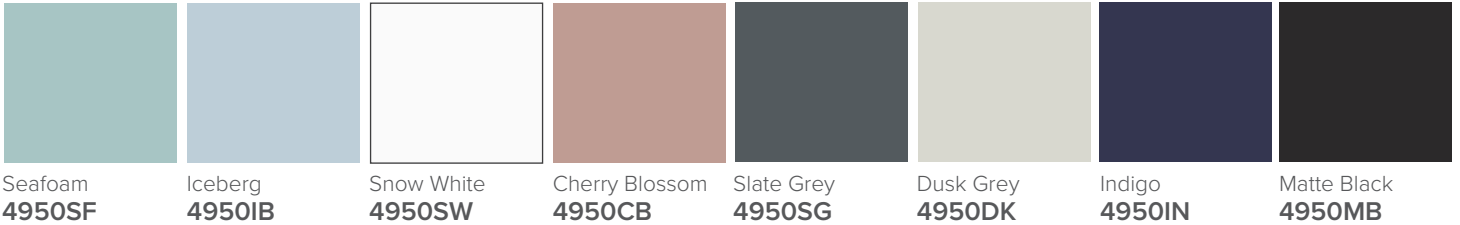

Cabinet Options

Technical Details

Note: All measurements shown are in millimetres. Sizes are nominal.