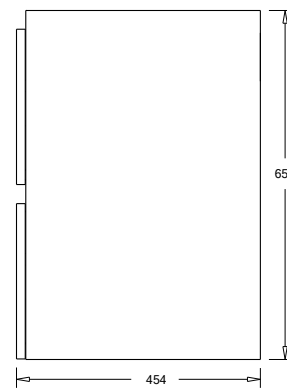

SPECIFICATION SHEET

Porscha 1200 4-Drawer Single Basin Wall Hung Vanity

Features

- 4-Drawer Wall Hung Vanity - *Colour options below*
- StoneCast 20mm Via Single Basin [Standard] - *Upgrade options available*
- Full Extension Soft Close Drawers with Extrusions - *Extrusion upgrade options available*
- Designer Drawer Fronts - *Four Drawer Front options*
- Dimensions: H670 x W1200 x D465

Cabinet Options

Technical Details

Note: All measurements shown are in millimetres. Sizes are nominal.

TOP VIEW

FRONT VIEW

SIDE VIEW

SPECIFICATION SHEET

Porscha Designer Drawer Fronts

BARNSLEY
18mm Inset Frame
Code: BL

PRESTON
60mm Inset Frame
Code: PT

TURNBERRY
Ripple Design Panel
Code: TB

NEWPORT
V-Groove Panels
Code: NP

Seafoam

Iceberg

Snow White

Cherry Blossom

W1210 x D460 x H20

Clasico

Vitreous China with overflow
Gloss White - VC

W1200 x D465 x H20