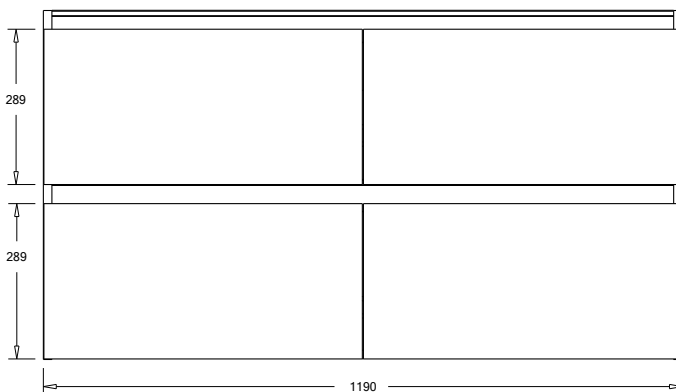

SPECIFICATION SHEET

Porscha 1200 4-Drawer Single Basin Wall Hung Vanity

Features

- 4-Drawer Wall Hung Vanity - *Colour options below*
- StoneCast 20mm Via Single Basin [Standard] - *Upgrade options available*
- Full Extension Soft Close Drawers with Extrusions - *Extrusion upgrade options available*
- Designer Drawer Fronts - *Four Drawer Front options*
- Dimensions: H670 x W1200 x D465

Cabinet Options

Technical Details

Note: All measurements shown are in millimetres. Sizes are nominal.

TOP VIEW

FRONT VIEW

SIDE VIEW

SPECIFICATION SHEET

Porscha Designer Drawer Fronts

Slate Grey

Dusk Grey

Indigo

Matte Black

SPECIFICATION SHEET

1200mm Single Basin Options

Via

StoneCast with overflow
Gloss White - VIA
Matte White - VIAMW

W1210 x D460 x H20

Clasico

Vitreous China with overflow
Gloss White - VC

W1200 x D465 x H20