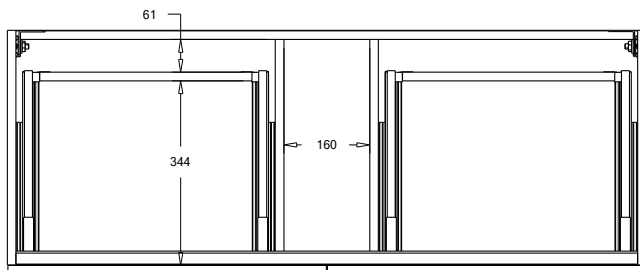

SPECIFICATION SHEET

Porscha 1200 4-Drawer Single Basin Wall Hung Vanity

Features

- 4-Drawer Wall Hung Vanity - *Colour options below*
- StoneCast 20mm Via Single Basin [Standard] - *Upgrade options available*
- Full Extension Soft Close Drawers with Extrusions - *Extrusion upgrade options available*
- Designer Drawer Fronts - *Four Drawer Front options*
- Dimensions: H670 x W1200 x D465

Cabinet Options

Technical Details

Note: All measurements shown are in millimetres. Sizes are nominal.

TOP VIEW

FRONT VIEW

SIDE VIEW

SPECIFICATION SHEET

Porscha Designer Drawer Fronts

BARNSLEY
18mm Inset Frame
Code: BL

PRESTON
60mm Inset Frame
Code: PT

TURNBERRY
Ripple Design Panel
Code: TB

NEWPORT
V-Groove Panels
Code: NP

Seafoam

Iceberg

Snow White

Cherry Blossom

W1210 x D460 x H20

Clasico

Vitreous China with overflow
Gloss White - VC

W1200 x D465 x H20