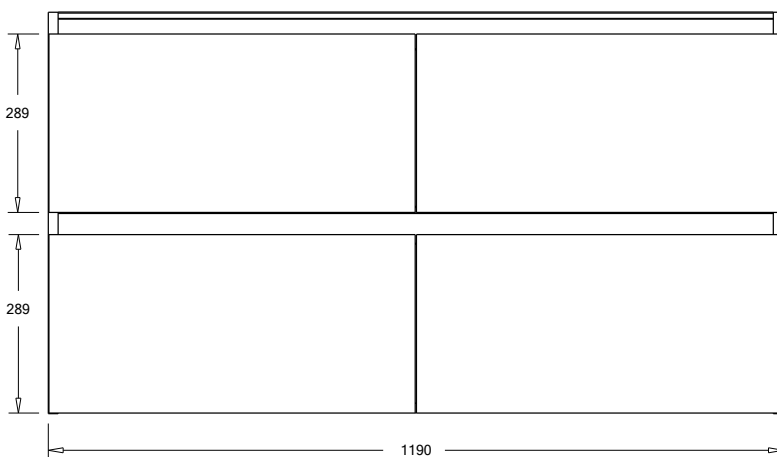

SPECIFICATION SHEET

Porscha 1200 4-Drawer Left Offset Basin Wall Hung Vanity

Features

- 4-Drawer Wall Hung Vanity - Colour options below
- StoneCast 20mm Via Left Offset Basin [Standard]
- Full Extension Soft Close Drawers with Extrusions - Extrusion upgrade options available
- Designer Drawer Fronts - Four Drawer Front options
- Dimensions: H670 x W1200 x D465

Cabinet Options

Technical Details

Note: All measurements shown are in millimetres. Sizes are nominal.

Note: Full Drawer Box on Right Hand Side

TOP VIEW

FRONT VIEW

SIDE VIEW

SPECIFICATION SHEET

Cherry Blossom

Slate Grey

Dusk Grey

Indigo

Matte Black

SPECIFICATION SHEET

1200mm Left Offset Basin Option

Via Left Offset

StoneCast with overflow

Left Offset Basin

Gloss White - VIA

Matte White - VIAMW

W1210 x D460 x H20