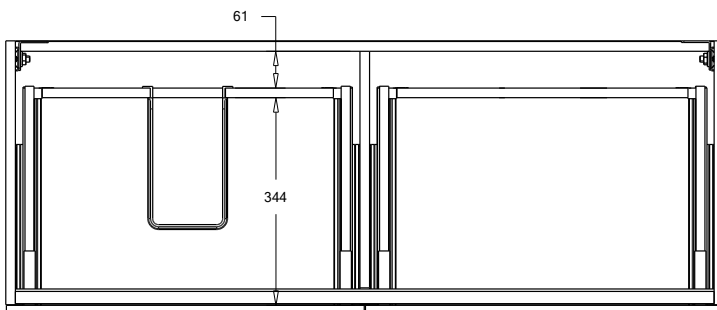

SPECIFICATION SHEET

Porscha 1200 4-Drawer Left Offset Basin Wall Hung Vanity

Features

- 4-Drawer Wall Hung Vanity - Colour options below
- StoneCast 20mm Via Left Offset Basin [Standard]
- Full Extension Soft Close Drawers with Extrusions - Extrusion upgrade options available
- Designer Drawer Fronts - Four Drawer Front options
- Dimensions: H670 x W1200 x D465

Cabinet Options

Technical Details

Note: All measurements shown are in millimetres. Sizes are nominal.

Note: Full Drawer Box on Right Hand Side

TOP VIEW

FRONT VIEW

SIDE VIEW

SPECIFICATION SHEET

Porscha Designer Drawer Fronts

BARNSLEY
18mm Inset Frame
Code: BL

PRESTON
60mm Inset Frame
Code: PT

TURNBERRY
Ripple Design Panel
Code: TB

NEWPORT
V-Groove Panels
Code: NP

Seafoam

Iceberg

Snow White

StoneCast with overflow

Left Offset Basin

Gloss White - VIA

Matte White - VIAMW

W1210 x D460 x H20