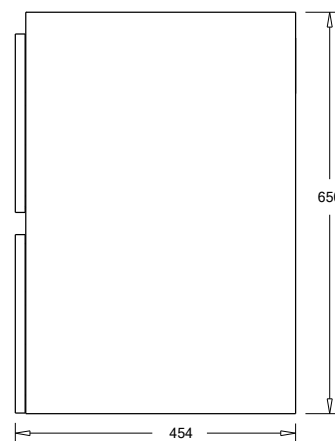

SPECIFICATION SHEET

Porscha 1200 4-Drawer Left Offset Basin Wall Hung Vanity

Features

- 4-Drawer Wall Hung Vanity - Colour options below
- StoneCast 20mm Via Left Offset Basin [Standard]
- Full Extension Soft Close Drawers with Extrusions - Extrusion upgrade options available
- Designer Drawer Fronts - Four Drawer Front options
- Dimensions: H670 x W1200 x D465

Cabinet Options

Technical Details

Note: All measurements shown are in millimetres. Sizes are nominal.

Note: Full Drawer Box on Right Hand Side

TOP VIEW

FRONT VIEW

SIDE VIEW

SPECIFICATION SHEET

Porscha Designer Drawer Fronts

BARNSLEY
18mm Inset Frame
Code: BL

PRESTON
60mm Inset Frame
Code: PT

TURNBERRY
Ripple Design Panel
Code: TB

NEWPORT
V-Groove Panels
Code: NP

Seafoam

Iceberg

Snow White

StoneCast with overflow

Left Offset Basin

Gloss White - VIA

Matte White - VIAMW

W1210 x D460 x H20