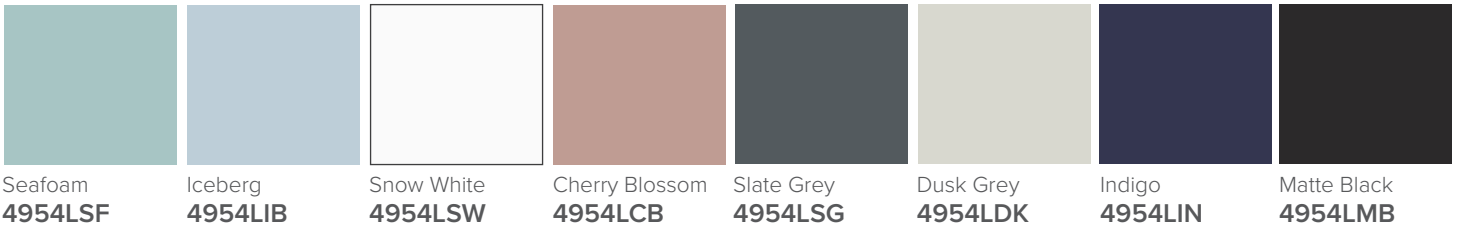

Cabinet Options