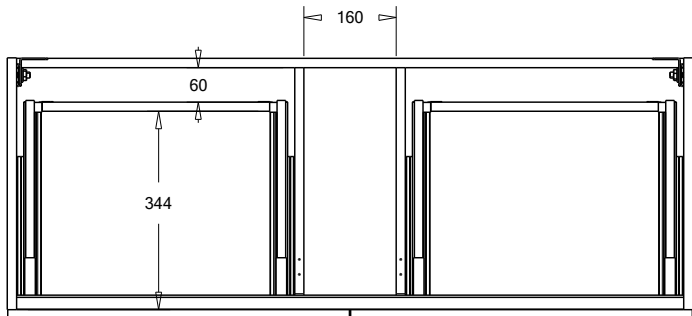

### Features

- 2-Drawer Wall Hung Vanity - *Colour options below*
- StoneCast 20mm Via Basin [Standard] - *Upgrade options available*
- Full Extension Soft Close Drawers with Extrusions - *Extrusion upgrade options available*
- Designer Drawer Fronts - *Four Drawer Front options*
- Dimensions: H400 x W1190 x D453

### Technical Details

Note: All measurements shown are in millimetres. Sizes are nominal.

TOP VIEW

FRONT VIEW

SIDE VIEW

## 1200mm Single Basin Options