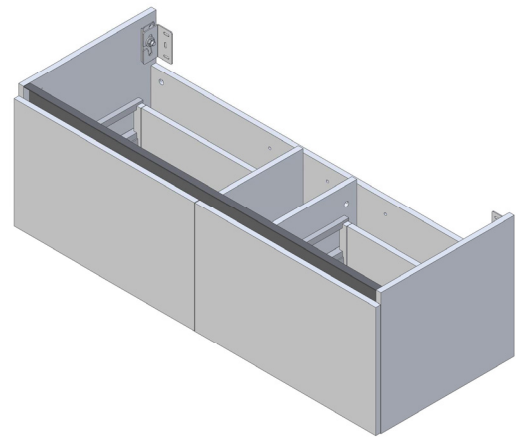

### Features

- 2-Drawer Wall Hung Vanity - *Colour options below*
- StoneCast 20mm Via Basin [Standard] - *Upgrade options available*
- Full Extension Soft Close Drawers with Extrusions - *Extrusion upgrade options available*
- Designer Drawer Fronts - *Four Drawer Front options*
- Dimensions: H400 x W1190 x D453

### Cabinet Options

### Technical Details

Note: All measurements shown are in millimetres. Sizes are nominal.

TOP VIEW

FRONT VIEW

SIDE VIEW