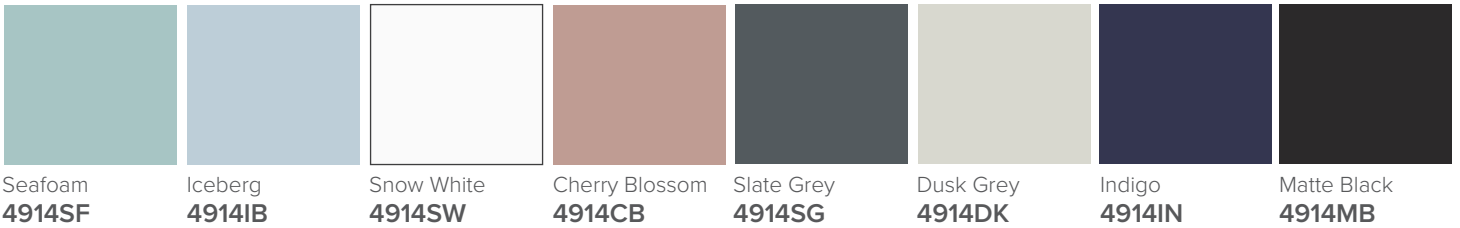

Cabinet Options