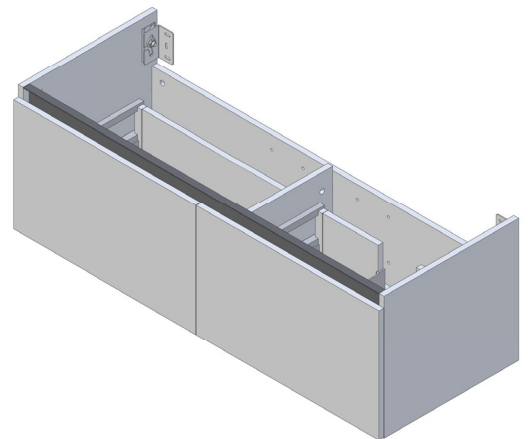

SPECIFICATION SHEET

Porscha 1200 2-Drawer Right Offset Basin Wall Hung Vanity

Features

- 2-Drawer Wall Hung Vanity - Colour options below
- StoneCast 20mm Via Right Offset Basin [Standard]
- Full Extension Soft Close Drawers with Extrusions - Extrusion upgrade options available
- Designer Drawer Fronts - Four Drawer Front options
- Dimensions: H420 x W1200 x D465

Matte Black
4918RMB

Technical Details

Note: All measurements shown are in millimetres. Sizes are nominal.

Note: Full Drawer Box on Left Hand Side

TOP VIEW

FRONT VIEW

SIDE VIEW

SPECIFICATION SHEET

Porscha Designer Drawer Fronts

BARNSLEY
18mm Inset Frame
Code: BL

PRESTON
60mm Inset Frame
Code: PT

TURNBERRY
Ripple Design Panel
Code: TB

NEWPORT
V-Groove Panels
Code: NP

Seafoam

Iceberg

Snow White