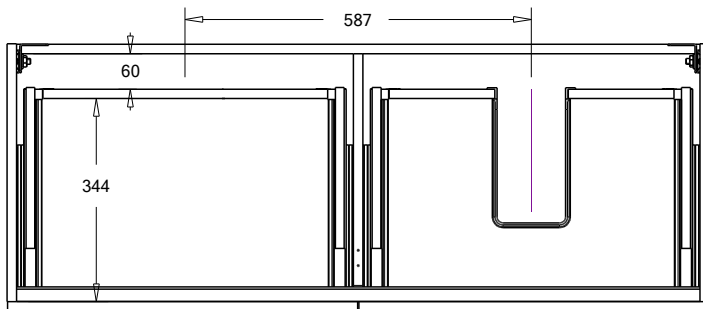

SPECIFICATION SHEET

Porscha 1200 2-Drawer Right Offset Basin Wall Hung Vanity

Features

- 2-Drawer Wall Hung Vanity - Colour options below
- StoneCast 20mm Via Right Offset Basin [Standard]
- Full Extension Soft Close Drawers with Extrusions - Extrusion upgrade options available
- Designer Drawer Fronts - Four Drawer Front options
- Dimensions: H420 x W1200 x D465

Matte Black
4918RMB

Technical Details

Note: All measurements shown are in millimetres. Sizes are nominal.

Note: Full Drawer Box on Left Hand Side

TOP VIEW

FRONT VIEW

SIDE VIEW

SPECIFICATION SHEET

Porscha Designer Drawer Fronts

BARNSLEY
18mm Inset Frame
Code: BL

PRESTON
60mm Inset Frame
Code: PT

TURNBERRY
Ripple Design Panel
Code: TB

NEWPORT
V-Groove Panels
Code: NP

Seafoam

Iceberg

Snow White

StoneCast with overflow

Left Offset Basin

Gloss White - VIA

Matte White - VIAMW

W1210 x D460 x H20