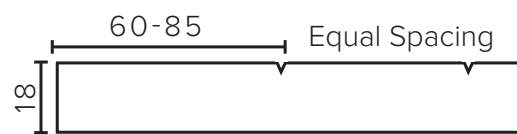

Porscha Designer Drawer Fronts

BARNSLEY
18mm Inset Frame
Code: BL

PRESTON
60mm Inset Frame
Code: PT

TURNBERRY
Ripple Design Panel
Code: TB

NEWPORT
V-Groove Panels
Code: NP

Seafoam

Iceberg

Snow White

Cherry Blossom

Slate Grey

Dusk Grey

Indigo

Matte Black

SPECIFICATION SHEET

1200mm Right Offset Basin Option

Via Right Offset