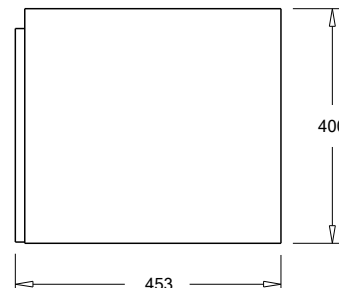

SPECIFICATION SHEET

Porscha 1200 2-Drawer Right Offset Basin Wall Hung Vanity

Features

- 2-Drawer Wall Hung Vanity - Colour options below
- StoneCast 20mm Via Right Offset Basin [Standard]
- Full Extension Soft Close Drawers with Extrusions - Extrusion upgrade options available
- Designer Drawer Fronts - Four Drawer Front options
- Dimensions: H420 x W1200 x D465

Matte Black
4918RMB

Technical Details

Note: All measurements shown are in millimetres. Sizes are nominal.

Note: Full Drawer Box on Left Hand Side

TOP VIEW

FRONT VIEW

SIDE VIEW

SPECIFICATION SHEET