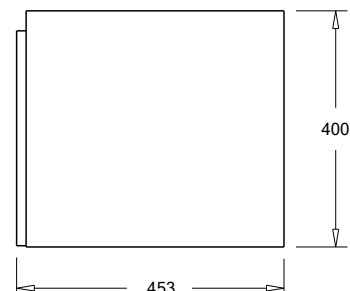

### Technical Details

Note: All measurements shown are in millimetres. Sizes are nominal.

Note: Full Drawer Box on Right Hand Side

TOP VIEW

FRONT VIEW

SIDE VIEW

## 1200mm Left Offset Basin Option