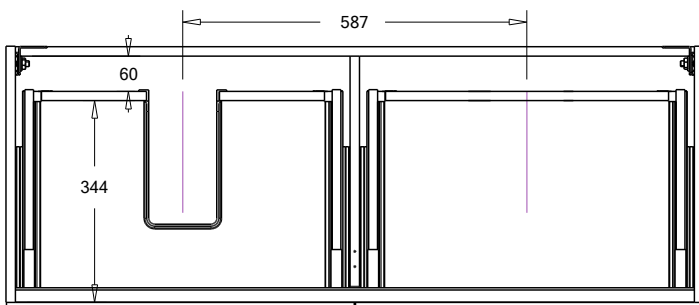

### Features

- 2-Drawer Wall Hung Vanity - *Colour options below*
- StoneCast 20mm Via Left Offset Basin [Standard]
- Full Extension Soft Close Drawers with Extrusions - *Extrusion upgrade options available*
- Designer Drawer Fronts - *Four Drawer Front options*
- Dimensions: H420 x W1200 x D465

### Technical Details

Note: All measurements shown are in millimetres. Sizes are nominal.

Note: Full Drawer Box on Right Hand Side

TOP VIEW

FRONT VIEW

SIDE VIEW

## 1200mm Left Offset Basin Option