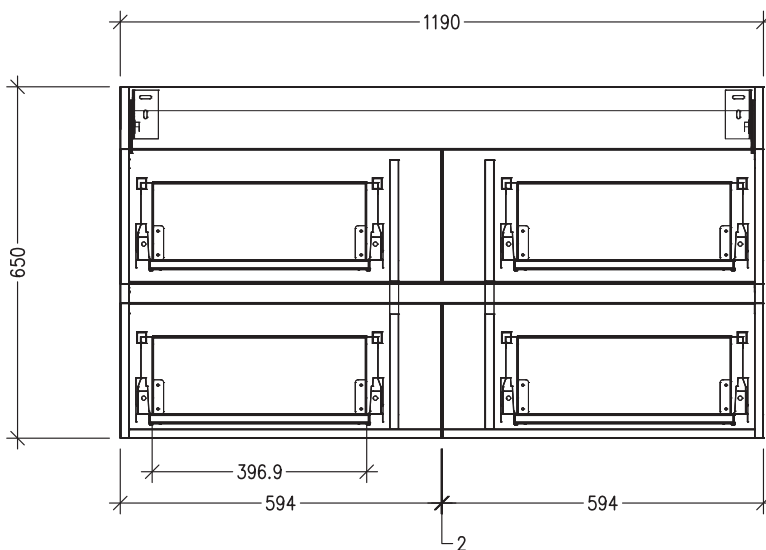

SPECIFICATION SHEET

Oxley Slim 1200 4-Drawer Single Basin Wall Hung Vanity

Features

- 4-Drawer Wall Hung Vanity
- StoneCast 50mm Basin
- Full Extension Soft Close Drawers with Extrusions - *Extrusion upgrade options available*
- Dimensions: H670 x W1200 x D350

Technical Details

Note: All measurements shown are in millimetres. Sizes are nominal.

TOP VIEW

FRONT VIEW

SIDE VIEW

SPECIFICATION SHEET

StoneCast 1200 Basin

H50 X W1200 X D350