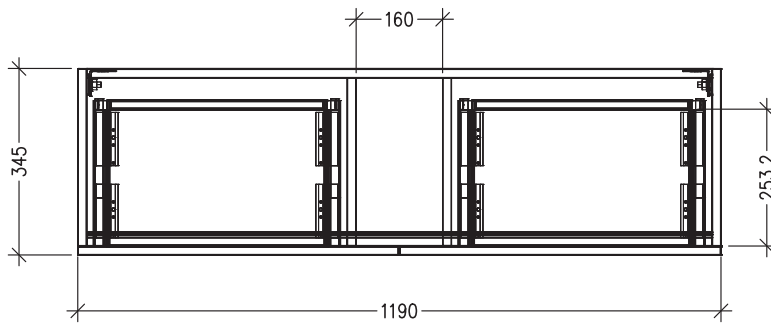

SPECIFICATION SHEET

Oxley Slim 1200 4-Drawer Single Basin Wall Hung Vanity

Features

- 4-Drawer Wall Hung Vanity
- StoneCast 50mm Basin
- Full Extension Soft Close Drawers with Extrusions - *Extrusion upgrade options available*
- Dimensions: H670 x W1200 x D350

Technical Details

Note: All measurements shown are in millimetres. Sizes are nominal.

TOP VIEW

FRONT VIEW

SIDE VIEW

SPECIFICATION SHEET

StoneCast 1200 Basin

H50 X W1200 X D350