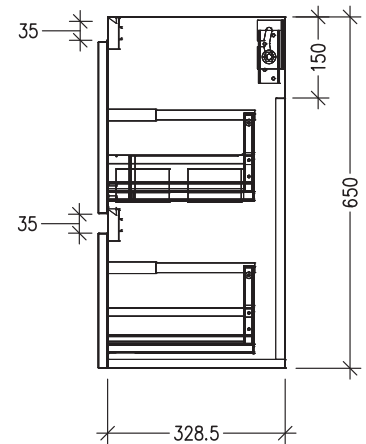

SPECIFICATION SHEET

Oxley Slim 1200 4-Drawer Single Basin Wall Hung Vanity

Features

- 4-Drawer Wall Hung Vanity
- StoneCast 50mm Basin
- Full Extension Soft Close Drawers with Extrusions - *Extrusion upgrade options available*
- Dimensions: H670 x W1200 x D350

Technical Details

Note: All measurements shown are in millimetres. Sizes are nominal.

TOP VIEW

FRONT VIEW

SIDE VIEW

SPECIFICATION SHEET

StoneCast 1200 Basin

H50 X W1200 X D350