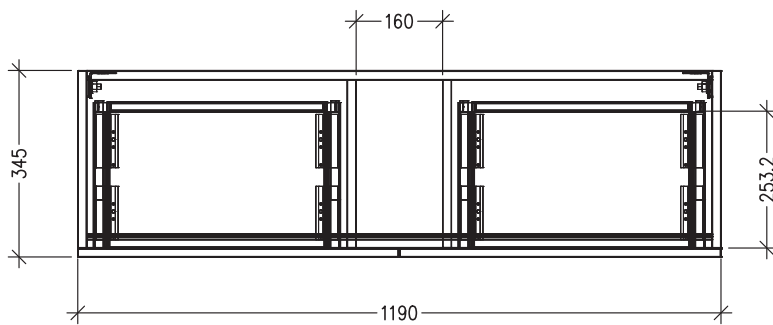

### Features

- 4-Drawer Wall Hung Vanity with Slab Top
- Multiple Slab Top Options Available
- Full Extension Soft Close Drawers with Extrusions - *Extrusion upgrade options available*
- Dimensions: H670 x W1200 x D350

Note: Vessel basins are purchased separately.  
Limited tap hole positions & vessel basin options.

### Technical Details

Note: All measurements shown are in millimetres. Sizes are nominal.

TOP VIEW

FRONT VIEW

SIDE VIEW