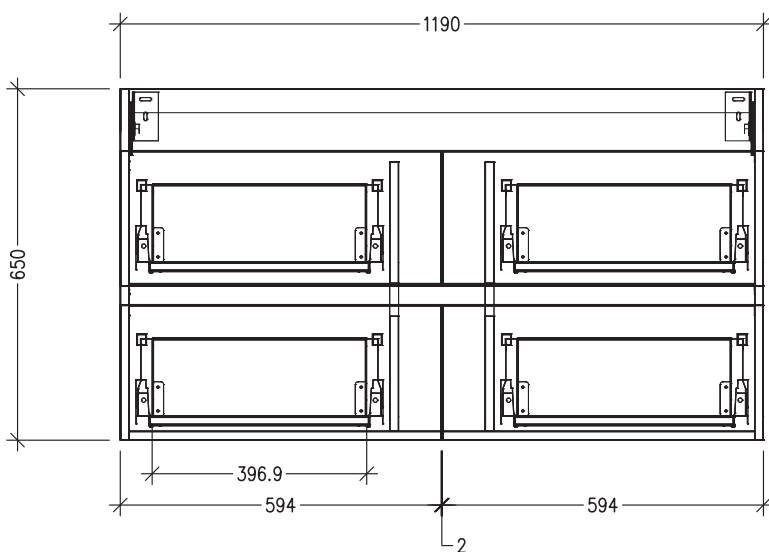

### Features

- 4-Drawer Wall Hung Vanity with Slab Top
- Multiple Slab Top Options Available
- Full Extension Soft Close Drawers with Extrusions - *Extrusion upgrade options available*
- Dimensions: H670 x W1200 x D350

Note: Vessel basins are purchased separately.  
Limited tap hole positions & vessel basin options.

### Technical Details

Note: All measurements shown are in millimetres. Sizes are nominal.

TOP VIEW

FRONT VIEW

SIDE VIEW