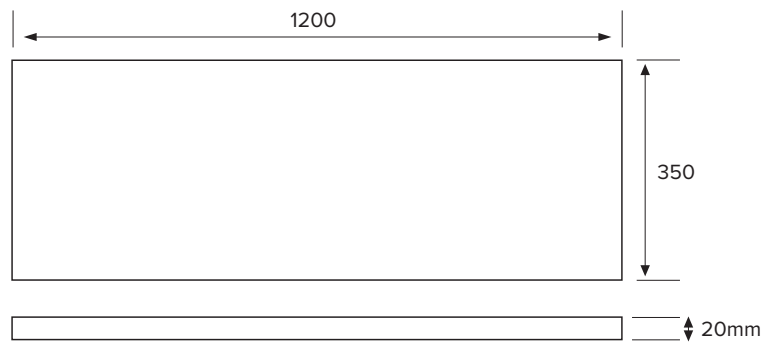

SPECIFICATION SHEET

Oxley Luxe Slim 1200 4-Drawer Right Offset Basin Wall Hung Vanity

Features

- 4-Drawer Wall Hung Vanity with Slab Top
- Multiple Slab Top Options Available
- Full Extension Soft Close Drawers with Extrusions - *Extrusion upgrade options available*
- Dimensions: H670 x W1200 x D350

Note: Vessel basins are purchased separately.
Limited tap hole positions & vessel basin options.

Technical Details

Note: All measurements shown are in millimetres. Sizes are nominal.

IMPORTANT
For installation, please ensure cabinet is fixed through middle division brackets into solid fixings.

SPECIFICATION SHEET

Slab Top Options

StoneCast Slab Top 1200

W1200 x D350 x H20

Gloss White - Code: SC

Matte White - Code: SCMW

Gloss White

Matte White

Quartz Slab Top 1200

W1200 x D350 x H20

Midnight Stone - Code: MS

Midnight Stone

Acrylic Solid Surface Slab Top 1200

W1200 x D350 x H20

Sierra - Code: SIER

Sierra