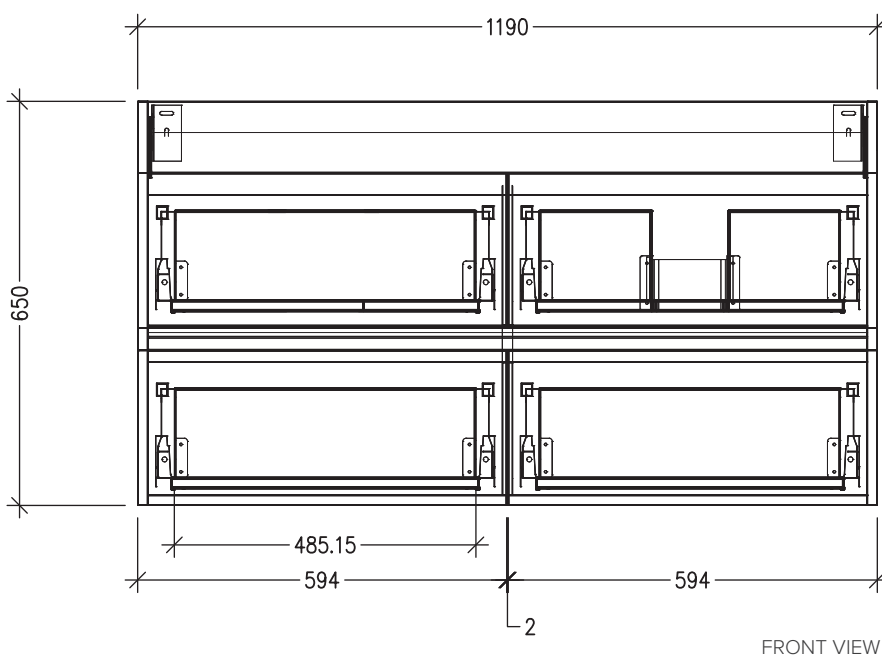

SPECIFICATION SHEET

Oxley Luxe Slim 1200 4-Drawer Right Offset Basin Wall Hung Vanity

Features

- 4-Drawer Wall Hung Vanity with Slab Top
- Multiple Slab Top Options Available
- Full Extension Soft Close Drawers with Extrusions - *Extrusion upgrade options available*
- Dimensions: H670 x W1200 x D350

Note: Vessel basins are purchased separately.
Limited tap hole positions & vessel basin options.

Technical Details

Note: All measurements shown are in millimetres. Sizes are nominal.

IMPORTANT
For installation, please ensure cabinet is fixed through middle division brackets into solid fixings.

SPECIFICATION SHEET

Slab Top Options

StoneCast Slab Top 1200

W1200 x D350 x H20

Gloss White - Code: SC

Matte White - Code: SCMW

Gloss White

Matte White

Vessel Basin Options

Note: The Quarto Round 310 basins are the only compatible options available for Slim Vanities

Quarto Round 310mm

H110 x W310

Gloss White - Code: 7331

Matte Black - Code: 7331B

SELECT YOUR TAP HOLE POSITION (Basin Wastes pre-drilled in Quartz Options)