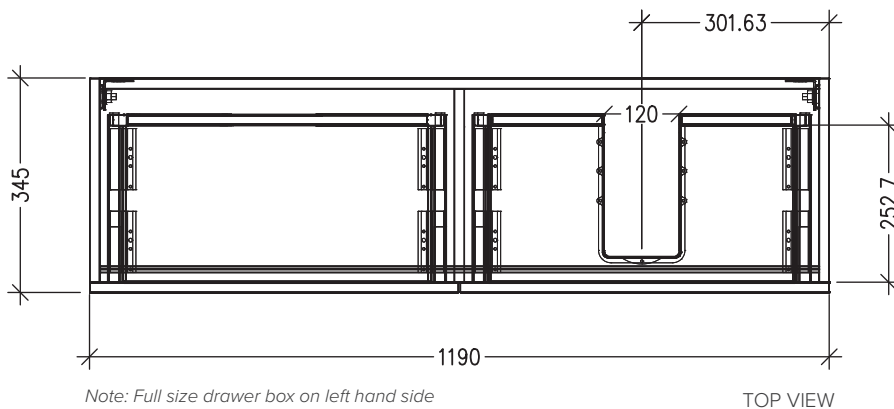

SPECIFICATION SHEET

Oxley Luxe Slim 1200 4-Drawer Right Offset Basin Wall Hung Vanity

Features

- 4-Drawer Wall Hung Vanity with Slab Top
- Multiple Slab Top Options Available
- Full Extension Soft Close Drawers with Extrusions - *Extrusion upgrade options available*
- Dimensions: H670 x W1200 x D350

Note: Vessel basins are purchased separately.
Limited tap hole positions & vessel basin options.

Technical Details

Note: All measurements shown are in millimetres. Sizes are nominal.

IMPORTANT
For installation, please ensure cabinet is fixed through middle division brackets into solid fixings.

SPECIFICATION SHEET

Slab Top Options

StoneCast Slab Top 1200

W1200 x D350 x H20

Gloss White - Code: SC

Matte White - Code: SCMW

Gloss White

Matte White

Vessel Basin Options

Note: The Quarto Round 310 basins are the only compatible options available for Slim Vanities

Quarto Round 310mm

H110 x W310

Gloss White - Code: 7331

Matte Black - Code: 7331B

SELECT YOUR TAP HOLE POSITION (Basin Wastes pre-drilled in Quartz Options)