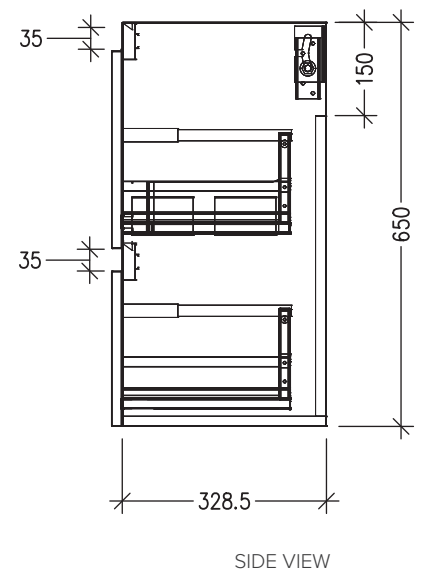

SPECIFICATION SHEET

Oxley Luxe Slim 1200 4-Drawer Right Offset Basin Wall Hung Vanity

Features

- 4-Drawer Wall Hung Vanity with Slab Top
- Multiple Slab Top Options Available
- Full Extension Soft Close Drawers with Extrusions - *Extrusion upgrade options available*
- Dimensions: H670 x W1200 x D350

Note: Vessel basins are purchased separately.
Limited tap hole positions & vessel basin options.

Technical Details

Note: All measurements shown are in millimetres. Sizes are nominal.

IMPORTANT
For installation, please ensure cabinet is fixed through middle division brackets into solid fixings.

SPECIFICATION SHEET

Slab Top Options

StoneCast Slab Top 1200

W1200 x D350 x H20

Gloss White - Code: SC

Matte White - Code: SCMW

Gloss White

Matte White

Vessel Basin Options

Note: The Quarto Round 310 basins are the only compatible options available for Slim Vanities

Quarto Round 310mm

H110 x W310

Gloss White - Code: 7331

Matte Black - Code: 7331B

SELECT YOUR TAP HOLE POSITION (Basin Wastes pre-drilled in Quartz Options)