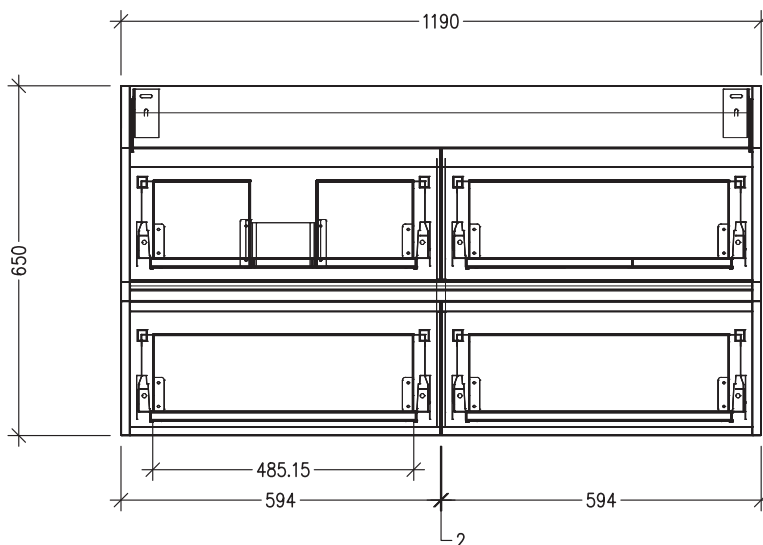

### Features

- 4-Drawer Wall Hung Vanity with Slab Top
- Multiple Slab Top Options Available
- Full Extension Soft Close Drawers with Extrusions - *Extrusion upgrade options available*
- Dimensions: H670 x W1200 x D350

Note: Vessel basins are purchased separately.  
Limited tap hole positions & vessel basin options.

### Technical Details

Note: All measurements shown are in millimetres. Sizes are nominal.

Note: Full size drawer box on right hand side

TOP VIEW

FRONT VIEW

SIDE VIEW