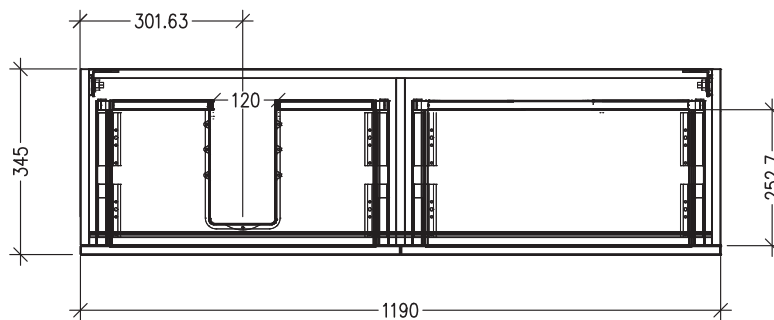

## Oxley Luxe Slim 1200 4-Drawer Left Offset Basin Wall Hung Vanity

### Features

- 4-Drawer Wall Hung Vanity with Slab Top
- Multiple Slab Top Options Available
- Full Extension Soft Close Drawers with Extrusions - *Extrusion upgrade options available*
- Dimensions: H670 x W1200 x D350

Note: Vessel basins are purchased separately.  
Limited tap hole positions & vessel basin options.

### Technical Details

Note: All measurements shown are in millimetres. Sizes are nominal.

Note: Full size drawer box on right hand side

TOP VIEW

FRONT VIEW

SIDE VIEW