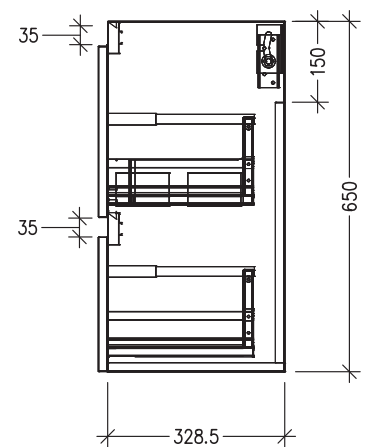

SPECIFICATION SHEET

Oxley Luxe Slim 1200 4-Drawer Double Basin Wall Hung Vanity

Features

- 2-Drawer Wall Hung Vanity with Slab Top
- Multiple Slab Top Options Available
- Full Extension Soft Close Drawers with Extrusions - *Extrusion upgrade options available*
- Dimensions: H670 x W1200 x D350

Note: Vessel basins are purchased separately.
Limited tap hole positions & vessel basin options.

Technical Details

Note: All measurements shown are in millimetres. Sizes are nominal.

IMPORTANT

For installation, please ensure cabinet is fixed through middle division brackets into solid fixings.

TOP VIEW

FRONT VIEW

SIDE VIEW

SPECIFICATION SHEET

Slab Top Options

StoneCast Slab Top 1200

W1200 x D350 x H20

Gloss White - Code: SC

W1200 x D350 x H20

Sierra - Code: SIER

Sierra

Vessel Basin Options

Note: The Quarto Round 310 basins are the only compatible options available for Slim Vanities

Quarto Round 310mm

H110 x W310

Gloss White - Code: 7331