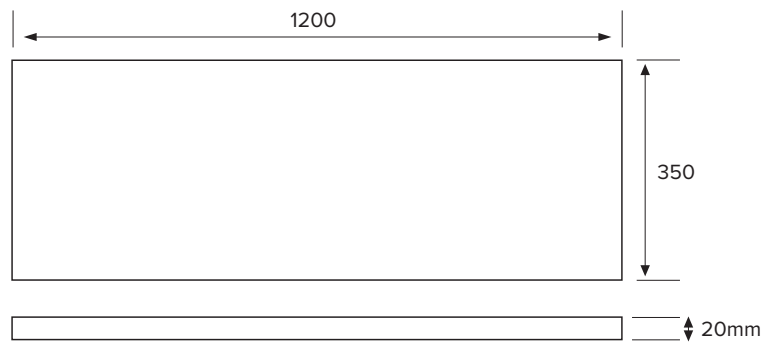

SPECIFICATION SHEET

Slab Top Options

StoneCast Slab Top 1200

W1200 x D350 x H20

Gloss White - Code: SC

Matte White - Code: SCMW

Quartz Slab Top 1200

W1200 x D350 x H20

Midnight Stone - Code: MS