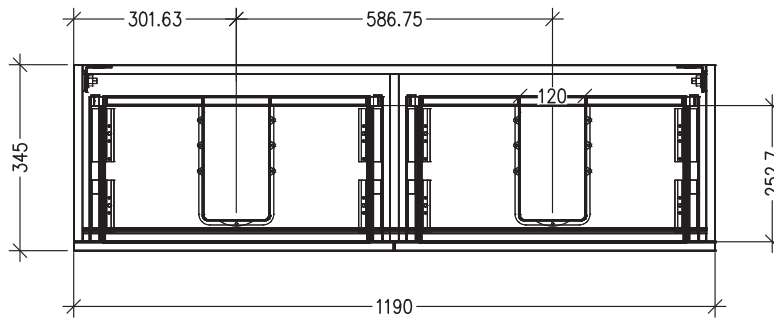

SPECIFICATION SHEET

Oxley Luxe Slim 1200 4-Drawer Double Basin Wall Hung Vanity

Features

- 2-Drawer Wall Hung Vanity with Slab Top
- Multiple Slab Top Options Available
- Full Extension Soft Close Drawers with Extrusions - *Extrusion upgrade options available*
- Dimensions: H670 x W1200 x D350

Note: Vessel basins are purchased separately.
Limited tap hole positions & vessel basin options.

Technical Details

Note: All measurements shown are in millimetres. Sizes are nominal.

IMPORTANT

For installation, please ensure cabinet is fixed through middle division brackets into solid fixings.

TOP VIEW

FRONT VIEW

SIDE VIEW

SPECIFICATION SHEET

Slab Top Options

StoneCast Slab Top 1200

W1200 x D350 x H20

Gloss White - Code: SC

W1200 x D350 x H20

Sierra - Code: SIER

Sierra

Vessel Basin Options

Note: The Quarto Round 310 basins are the only compatible options available for Slim Vanities

Quarto Round 310mm

H110 x W310

Gloss White - Code: 7331