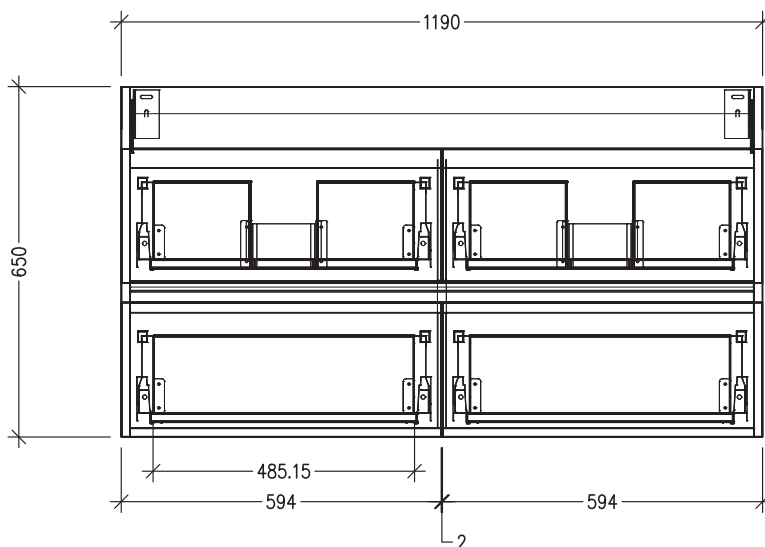

SPECIFICATION SHEET

Oxley Luxe Slim 1200 4-Drawer Double Basin Wall Hung Vanity

Features

- 2-Drawer Wall Hung Vanity with Slab Top
- Multiple Slab Top Options Available
- Full Extension Soft Close Drawers with Extrusions - *Extrusion upgrade options available*
- Dimensions: H670 x W1200 x D350

Note: Vessel basins are purchased separately.
Limited tap hole positions & vessel basin options.

Technical Details

Note: All measurements shown are in millimetres. Sizes are nominal.

IMPORTANT

For installation, please ensure cabinet is fixed through middle division brackets into solid fixings.

TOP VIEW

FRONT VIEW

SIDE VIEW

SPECIFICATION SHEET

Slab Top Options

StoneCast Slab Top 1200

W1200 x D350 x H20

Gloss White - Code: SC

W1200 x D350 x H20

Sierra - Code: SIER

Sierra

Vessel Basin Options

Note: The Quarto Round 310 basins are the only compatible options available for Slim Vanities

Quarto Round 310mm

H110 x W310

Gloss White - Code: 7331