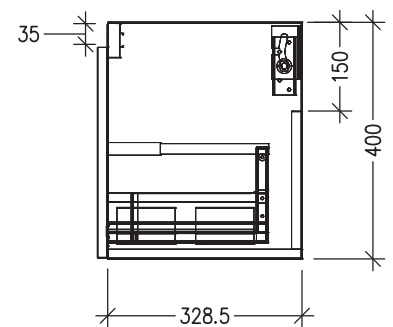

SPECIFICATION SHEET

Oxley Luxe Slim 1200 2-Drawer Single Basin Wall Hung Vanity

Features

- 2-Drawer Wall Hung Vanity with Slab Top
- Multiple Slab Top Options Available
- Full Extension Soft Close Drawers with Extrusions - *Extrusion upgrade options available*
- Dimensions: H420 x W1200 x D350

Note: Vessel basins are purchased separately.
Limited tap hole positions & vessel basin options.

Technical Details

Note: All measurements shown are in millimetres. Sizes are nominal.

IMPORTANT

For installation, please ensure cabinet is fixed through middle division brackets into solid fixings.

TOP VIEW

FRONT VIEW

SIDE VIEW

SPECIFICATION SHEET

Slab Top Options

StoneCast Slab Top 1200

W1200 x D350 x H20

Gloss White - Code: SC

W1200 x D350 x H20

Sierra - Code: SIER

Sierra

Vessel Basin Options

Note: The Quarto Round 310 basins are the only compatible options available for Slim Vanities

Quarto Round 310mm

H110 x W310

Gloss White - Code: 7331