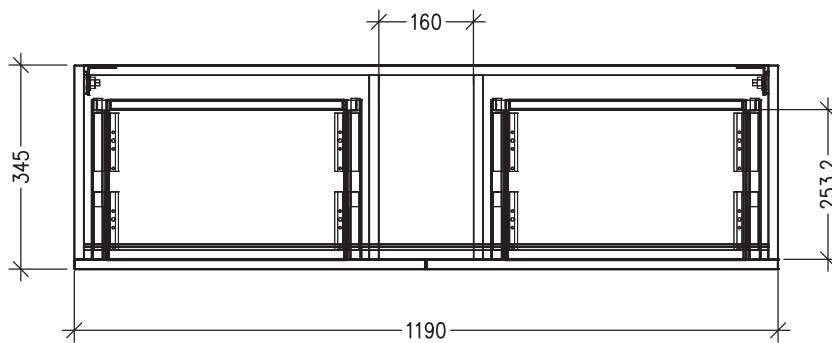

SPECIFICATION SHEET

Oxley Luxe Slim 1200 2-Drawer Single Basin Wall Hung Vanity

Features

- 2-Drawer Wall Hung Vanity with Slab Top
- Multiple Slab Top Options Available
- Full Extension Soft Close Drawers with Extrusions - *Extrusion upgrade options available*
- Dimensions: H420 x W1200 x D350

Note: Vessel basins are purchased separately.
Limited tap hole positions & vessel basin options.

Technical Details

Note: All measurements shown are in millimetres. Sizes are nominal.

IMPORTANT

For installation, please ensure cabinet is fixed through middle division brackets into solid fixings.

TOP VIEW

FRONT VIEW

SIDE VIEW

SPECIFICATION SHEET

Slab Top Options

StoneCast Slab Top 1200

W1200 x D350 x H20

Gloss White - Code: SC

W1200 x D350 x H20

Sierra - Code: SIER

Sierra

Vessel Basin Options

Note: The Quarto Round 310 basins are the only compatible options available for Slim Vanities

Quarto Round 310mm

H110 x W310

Gloss White - Code: 7331