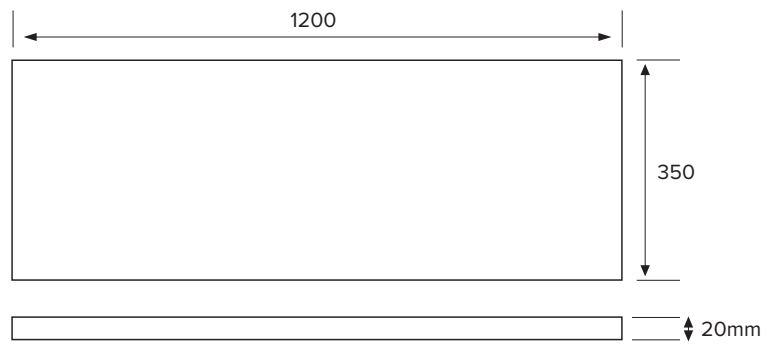

SPECIFICATION SHEET

Slab Top Options

StoneCast Slab Top 1200

W1200 x D350 x H20

Gloss White - Code: SC

Matte White - Code: SCMW

Quartz Slab Top 1200

W1200 x D350 x H20

Midnight Stone - Code: MS