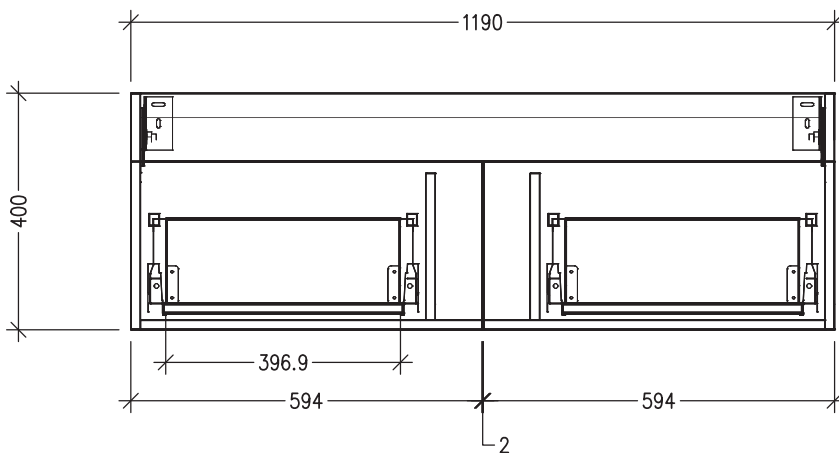

SPECIFICATION SHEET

Oxley Luxe Slim 1200 2-Drawer Single Basin Wall Hung Vanity

Features

- 2-Drawer Wall Hung Vanity with Slab Top
- Multiple Slab Top Options Available
- Full Extension Soft Close Drawers with Extrusions - *Extrusion upgrade options available*
- Dimensions: H420 x W1200 x D350

Note: Vessel basins are purchased separately.
Limited tap hole positions & vessel basin options.

Technical Details

Note: All measurements shown are in millimetres. Sizes are nominal.

IMPORTANT

For installation, please ensure cabinet is fixed through middle division brackets into solid fixings.

TOP VIEW

FRONT VIEW

SIDE VIEW

SPECIFICATION SHEET

Slab Top Options

StoneCast Slab Top 1200

W1200 x D350 x H20

Gloss White - Code: SC

W1200 x D350 x H20

Sierra - Code: SIER

Sierra

Vessel Basin Options

Note: The Quarto Round 310 basins are the only compatible options available for Slim Vanities

Quarto Round 310mm

H110 x W310

Gloss White - Code: 7331