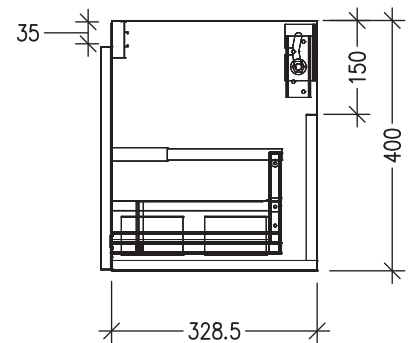

SPECIFICATION SHEET

Oxley Luxe Slim 1200 2-Drawer Right Offset Basin Wall Hung Vanity

Features

- 2-Drawer Wall Hung Vanity with Slab Top
- Multiple Slab Top Options Available
- Full Extension Soft Close Drawers with Extrusions - *Extrusion upgrade options available*
- Dimensions: H420 x W1200 x D350

Note: Vessel basins are purchased separately.
Limited tap hole positions & vessel basin options.

Technical Details

Note: All measurements shown are in millimetres. Sizes are nominal.

Note: Full size drawer box on left hand side

TOP VIEW

IMPORTANT

For installation, please ensure cabinet is fixed through middle division brackets into solid fixings.

FRONT VIEW

SIDE VIEW

SPECIFICATION SHEET

Slab Top Options

StoneCast Slab Top 1200

Quarto Round 310mm

H110 x W310

Gloss White - Code: 7331

Matte Black - Code: 7331B

SELECT YOUR TAP HOLE POSITION (Basin Wastes pre-drilled in Quartz Options)

NTH No Tap Holes

LTH Left Tap Holes

RTH Right Tap Holes