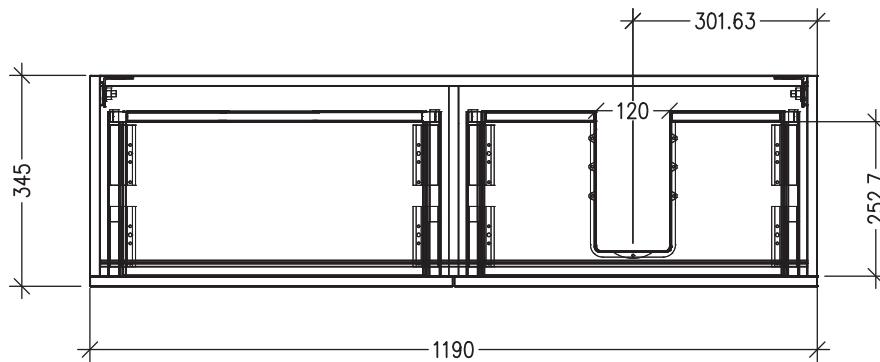

SPECIFICATION SHEET

Oxley Luxe Slim 1200 2-Drawer Right Offset Basin Wall Hung Vanity

Features

- 2-Drawer Wall Hung Vanity with Slab Top
- Multiple Slab Top Options Available
- Full Extension Soft Close Drawers with Extrusions - *Extrusion upgrade options available*
- Dimensions: H420 x W1200 x D350

Note: Vessel basins are purchased separately.
Limited tap hole positions & vessel basin options.

Technical Details

Note: All measurements shown are in millimetres. Sizes are nominal.

Note: Full size drawer box on left hand side

TOP VIEW

IMPORTANT

For installation, please ensure cabinet is fixed through middle division brackets into solid fixings.

FRONT VIEW

SIDE VIEW

SPECIFICATION SHEET

Slab Top Options

StoneCast Slab Top 1200

Quarto Round 310mm

H110 x W310

Gloss White - Code: 7331

Matte Black - Code: 7331B

SELECT YOUR TAP HOLE POSITION (Basin Wastes pre-drilled in Quartz Options)

NTH No Tap Holes

LTH Left Tap Holes

RTH Right Tap Holes