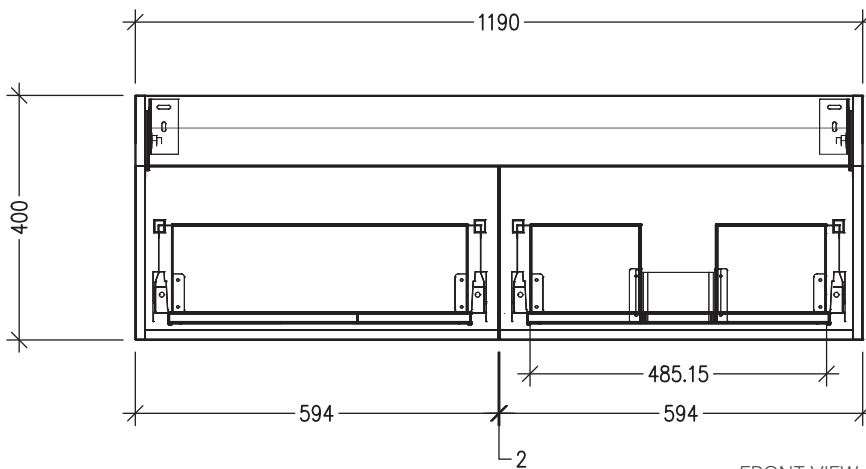

SPECIFICATION SHEET

Oxley Luxe Slim 1200 2-Drawer Right Offset Basin Wall Hung Vanity

Features

- 2-Drawer Wall Hung Vanity with Slab Top
- Multiple Slab Top Options Available
- Full Extension Soft Close Drawers with Extrusions - *Extrusion upgrade options available*
- Dimensions: H420 x W1200 x D350

Note: Vessel basins are purchased separately.
Limited tap hole positions & vessel basin options.

Technical Details

Note: All measurements shown are in millimetres. Sizes are nominal.

Note: Full size drawer box on left hand side

TOP VIEW

IMPORTANT

For installation, please ensure cabinet is fixed through middle division brackets into solid fixings.

FRONT VIEW

SIDE VIEW

SPECIFICATION SHEET

Slab Top Options

StoneCast Slab Top 1200