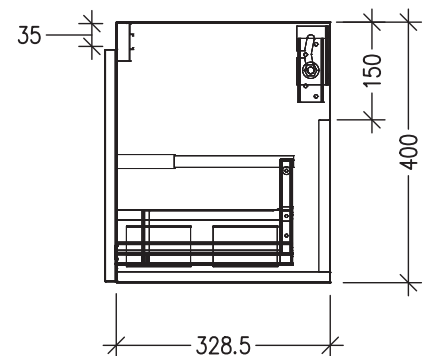

SPECIFICATION SHEET

Oxley Luxe Slim 1200 2-Drawer Left Offset Basin Wall Hung Vanity

Features

- 2-Drawer Wall Hung Vanity with Slab Top
- Multiple Slab Top Options Available
- Full Extension Soft Close Drawers with Extrusions - *Extrusion upgrade options available*
- Dimensions: H420 x W1200 x D350

Note: Vessel basins are purchased separately.
Limited tap hole positions & vessel basin options.

Technical Details

Note: All measurements shown are in millimetres. Sizes are nominal.

Note: Full size drawer box on right hand side

TOP VIEW

IMPORTANT

For installation, please ensure cabinet is fixed through middle division brackets into solid fixings.

FRONT VIEW

SIDE VIEW

SPECIFICATION SHEET

Slab Top Options

StoneCast Slab Top 1200

Quarto Round 310mm

H110 x W310

Gloss White - Code: 7331

Matte Black - Code: 7331B

SELECT YOUR TAP HOLE POSITION (Basin Wastes pre-drilled in Quartz Options)

NTH No Tap Holes

LTH Left Tap Holes

RTH Right Tap Holes