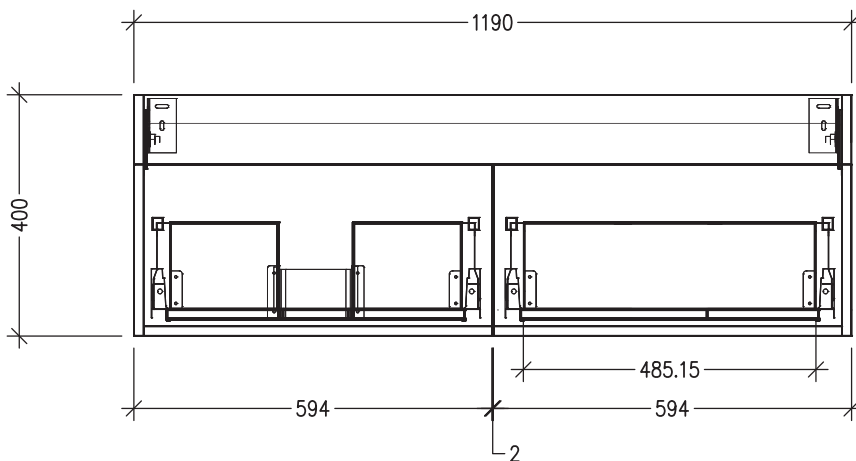

SPECIFICATION SHEET

Oxley Luxe Slim 1200 2-Drawer Left Offset Basin Wall Hung Vanity

Features

- 2-Drawer Wall Hung Vanity with Slab Top
- Multiple Slab Top Options Available
- Full Extension Soft Close Drawers with Extrusions - *Extrusion upgrade options available*
- Dimensions: H420 x W1200 x D350

Note: Vessel basins are purchased separately.
Limited tap hole positions & vessel basin options.

Technical Details

Note: All measurements shown are in millimetres. Sizes are nominal.

Note: Full size drawer box on right hand side

TOP VIEW

IMPORTANT

For installation, please ensure cabinet is fixed through middle division brackets into solid fixings.

FRONT VIEW

SIDE VIEW

SPECIFICATION SHEET

Slab Top Options

StoneCast Slab Top 1200