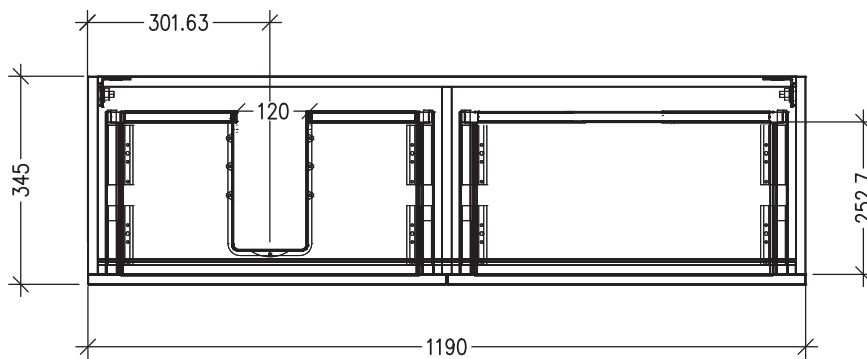

SPECIFICATION SHEET

Oxley Luxe Slim 1200 2-Drawer Left Offset Basin Wall Hung Vanity

Features

- 2-Drawer Wall Hung Vanity with Slab Top
- Multiple Slab Top Options Available
- Full Extension Soft Close Drawers with Extrusions - *Extrusion upgrade options available*
- Dimensions: H420 x W1200 x D350

Note: Vessel basins are purchased separately.
Limited tap hole positions & vessel basin options.

Technical Details

Note: All measurements shown are in millimetres. Sizes are nominal.

Note: Full size drawer box on right hand side

TOP VIEW

IMPORTANT

For installation, please ensure cabinet is fixed through middle division brackets into solid fixings.

FRONT VIEW

SIDE VIEW

SPECIFICATION SHEET

Slab Top Options

StoneCast Slab Top 1200

Quarto Round 310mm

H110 x W310

Gloss White - Code: 7331

Matte Black - Code: 7331B

SELECT YOUR TAP HOLE POSITION (Basin Wastes pre-drilled in Quartz Options)

NTH No Tap Holes

LTH Left Tap Holes

RTH Right Tap Holes