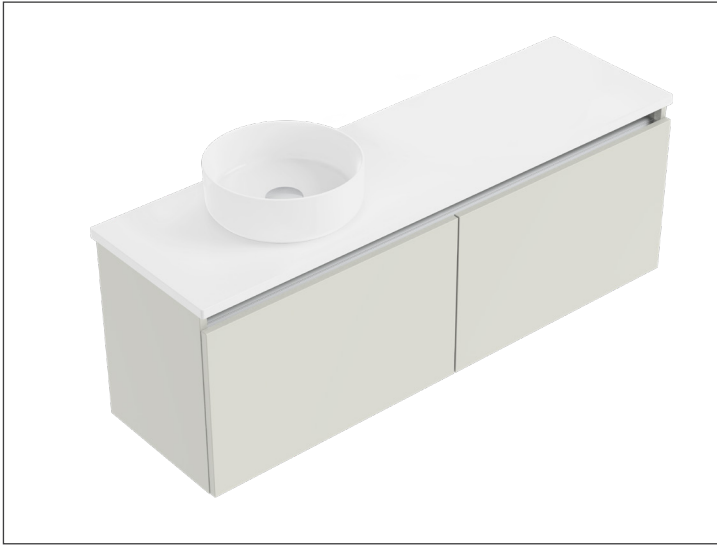

SPECIFICATION SHEET

Oxley Luxe Slim 1200 2-Drawer Left Offset Basin Wall Hung Vanity

Features

- 2-Drawer Wall Hung Vanity with Slab Top
- Multiple Slab Top Options Available
- Full Extension Soft Close Drawers with Extrusions - *Extrusion upgrade options available*
- Dimensions: H420 x W1200 x D350

Note: Vessel basins are purchased separately.
Limited tap hole positions & vessel basin options.

Technical Details

Note: All measurements shown are in millimetres. Sizes are nominal.

Note: Full size drawer box on right hand side

TOP VIEW

IMPORTANT

For installation, please ensure cabinet is fixed through middle division brackets into solid fixings.

FRONT VIEW

SIDE VIEW

SPECIFICATION SHEET

Slab Top Options

StoneCast Slab Top 1200

Midnight Stone

Acrylic Solid Surface Slab Top 1200

W1200 x D350 x H20

Sierra - Code: SIER

Sierra

Vessel Basin Options

Note: The Quarto Round 310 basins are the only compatible options available for Slim Vanities