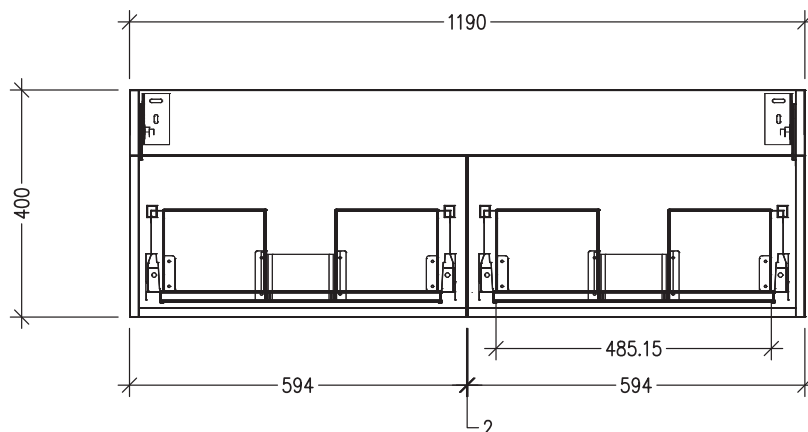

SPECIFICATION SHEET

Oxley Luxe Slim 1200 2-Drawer Double Basin Wall Hung Vanity

Features

- 2-Drawer Wall Hung Vanity with Slab Top
- Multiple Slab Top Options Available
- Full Extension Soft Close Drawers with Extrusions - *Extrusion upgrade options available*
- Dimensions: H420 x W1200 x D350

Note: Vessel basins are purchased separately.
Limited tap hole positions & vessel basin options.

Technical Details

Note: All measurements shown are in millimetres. Sizes are nominal.

TOP VIEW

FRONT VIEW

SIDE VIEW

IMPORTANT
For installation, please ensure cabinet is fixed through middle division brackets into solid fixings.

SPECIFICATION SHEET

Slab Top Options

StoneCast Slab Top 1200

W1200 x D350 x H20

Gloss White - Code: SC

W1200 x D350 x H20

Sierra - Code: SIER

Sierra

Vessel Basin Options

Note: The Quarto Round 310 basins are the only compatible options available for Slim Vanities

Quarto Round 310mm

H110 x W310

Gloss White - Code: 7331