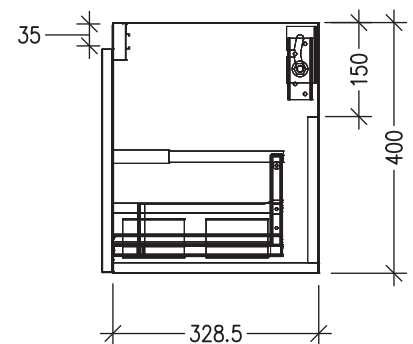

SPECIFICATION SHEET

Oxley Luxe Slim 1200 2-Drawer Double Basin Wall Hung Vanity

Features

- 2-Drawer Wall Hung Vanity with Slab Top
- Multiple Slab Top Options Available
- Full Extension Soft Close Drawers with Extrusions - *Extrusion upgrade options available*
- Dimensions: H420 x W1200 x D350

Note: Vessel basins are purchased separately.
Limited tap hole positions & vessel basin options.

Technical Details

Note: All measurements shown are in millimetres. Sizes are nominal.

TOP VIEW

FRONT VIEW

SIDE VIEW

IMPORTANT
For installation, please ensure cabinet is fixed through middle division brackets into solid fixings.

SPECIFICATION SHEET

Slab Top Options

StoneCast Slab Top 1200

W1200 x D350 x H20

Gloss White - Code: SC

W1200 x D350 x H20

Sierra - Code: SIER

Sierra

Vessel Basin Options

Note: The Quarto Round 310 basins are the only compatible options available for Slim Vanities

Quarto Round 310mm

H110 x W310

Gloss White - Code: 7331