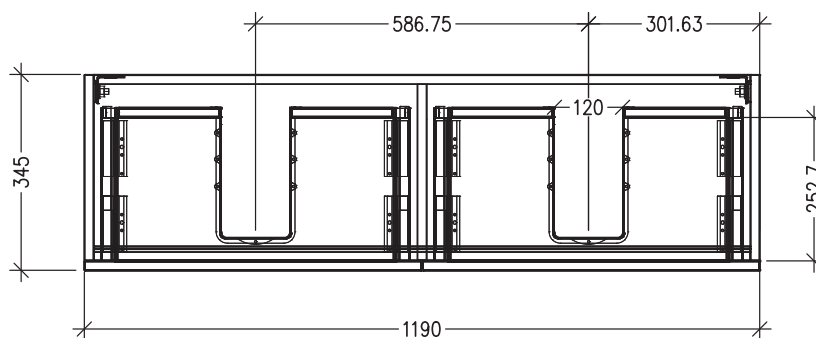

SPECIFICATION SHEET

Oxley Luxe Slim 1200 2-Drawer Double Basin Wall Hung Vanity

Features

- 2-Drawer Wall Hung Vanity with Slab Top
- Multiple Slab Top Options Available
- Full Extension Soft Close Drawers with Extrusions - *Extrusion upgrade options available*
- Dimensions: H420 x W1200 x D350

Note: Vessel basins are purchased separately.
Limited tap hole positions & vessel basin options.

Technical Details

Note: All measurements shown are in millimetres. Sizes are nominal.

TOP VIEW

FRONT VIEW

SIDE VIEW

IMPORTANT
For installation, please ensure cabinet is fixed through middle division brackets into solid fixings.

SPECIFICATION SHEET

Slab Top Options

StoneCast Slab Top 1200

W1200 x D350 x H20

Gloss White - Code: SC

W1200 x D350 x H20

Sierra - Code: SIER

Sierra

Vessel Basin Options

Note: The Quarto Round 310 basins are the only compatible options available for Slim Vanities

Quarto Round 310mm

H110 x W310

Gloss White - Code: 7331