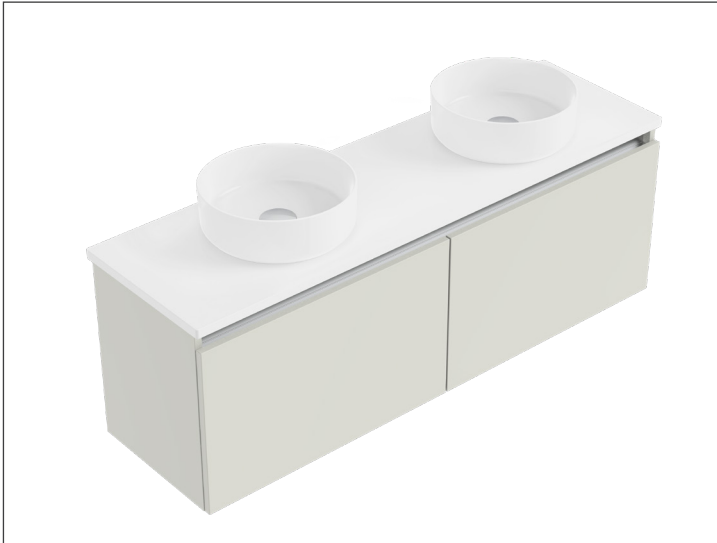

SPECIFICATION SHEET

Oxley Luxe Slim 1200 2-Drawer Double Basin Wall Hung Vanity

Features

- 2-Drawer Wall Hung Vanity with Slab Top
- Multiple Slab Top Options Available
- Full Extension Soft Close Drawers with Extrusions - *Extrusion upgrade options available*
- Dimensions: H420 x W1200 x D350

Note: Vessel basins are purchased separately.
Limited tap hole positions & vessel basin options.

Technical Details

Note: All measurements shown are in millimetres. Sizes are nominal.

TOP VIEW

FRONT VIEW

SIDE VIEW

IMPORTANT
For installation, please ensure cabinet is fixed through middle division brackets into solid fixings.

SPECIFICATION SHEET

Slab Top Options

StoneCast Slab Top 1200

W1200 x D350 x H20

Gloss White - Code: SC

W1200 x D350 x H20

Sierra - Code: SIER

Sierra

Vessel Basin Options

Note: The Quarto Round 310 basins are the only compatible options available for Slim Vanities

Quarto Round 310mm

H110 x W310

Gloss White - Code: 7331