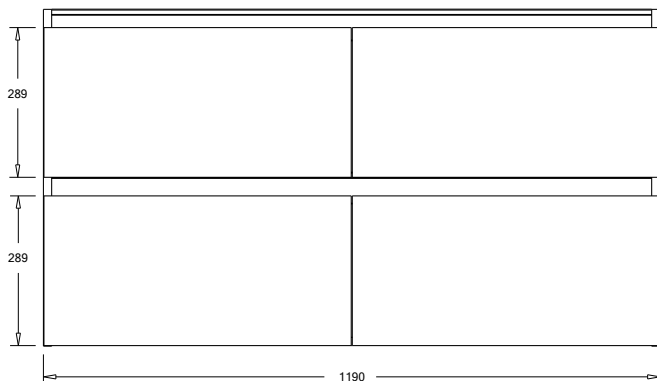

### Technical Details

*Note: All measurements shown are in millimetres. Sizes are nominal.*

*Note: Full Drawer Box on Left Hand Side*

TOP VIEW

FRONT VIEW

SIDE VIEW