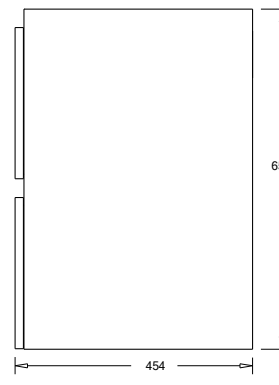

SPECIFICATION SHEET

Oxley Luxe 1200 4-Drawer Left Offset Basin Wall Hung Vanity

Features

- 4-Drawer Wall Hung Vanity - Colour options below
- Full Extension Soft Close Drawers with Extrusions - Extrusion upgrade options available
- Dimensions: H670 x W1200 x D465
- Slab Top Options:
20mm StoneCast Top or Quartz Slab Top

Midnight Stone
MS

Himalaya
HY

Note: To order a Slab Top, add the Slab Top code to the cabinet code

Technical Details

Note: All measurements shown are in millimetres. Sizes are nominal.

Note: Full Drawer Box on Right Hand Side

TOP VIEW

FRONT VIEW

SIDE VIEW