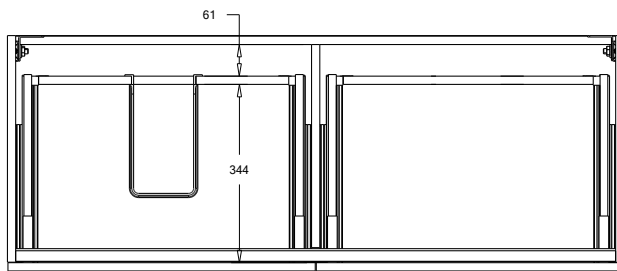

Midnight Stone
MS

Himalaya
HY

Note: To order a Slab Top, add the Slab Top code to the cabinet code

Technical Details

Note: All measurements shown are in millimetres. Sizes are nominal.

Note: Full Drawer Box on Right Hand Side

TOP VIEW

FRONT VIEW

SIDE VIEW