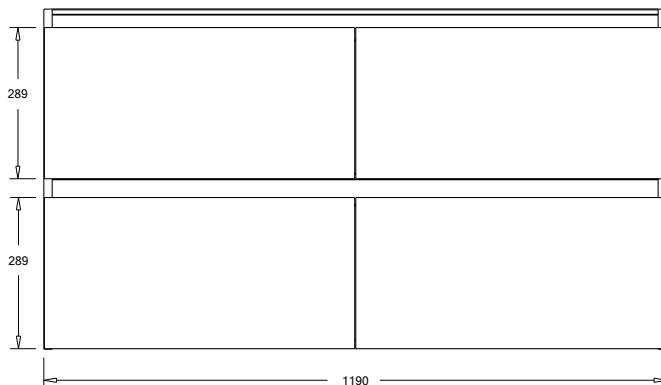

Midnight Stone
MS

Himalaya
HY

Note: To order a Slab Top, add the Slab Top code to the cabinet code

Technical Details

Note: All measurements shown are in millimetres. Sizes are nominal.

Note: Full Drawer Box on Right Hand Side

TOP VIEW

FRONT VIEW

SIDE VIEW