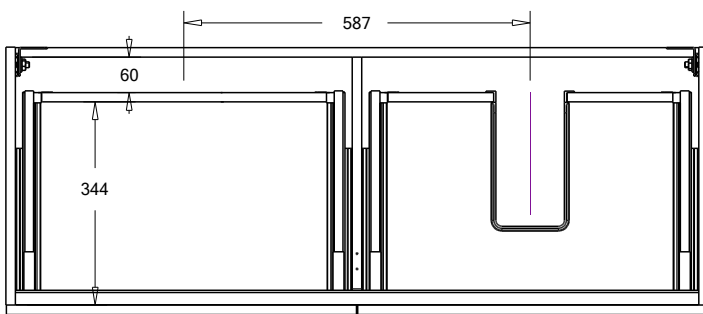

Midnight Stone
MS

Himalaya
HY

Note: To order a Slab Top, add the Slab Top code to the cabinet code

Technical Details

Note: All measurements shown are in millimetres. Sizes are nominal.

Note: Full Drawer Box on Left Hand Side

TOP VIEW

FRONT VIEW

SIDE VIEW