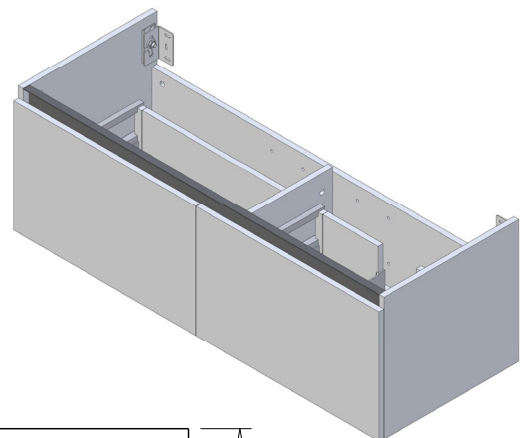

Midnight Stone
MS

Himalaya
HY

Note: To order a Slab Top, add the Slab Top code to the cabinet code

Technical Details

Note: All measurements shown are in millimetres. Sizes are nominal.

Note: Full Drawer Box on Left Hand Side

TOP VIEW

FRONT VIEW

SIDE VIEW