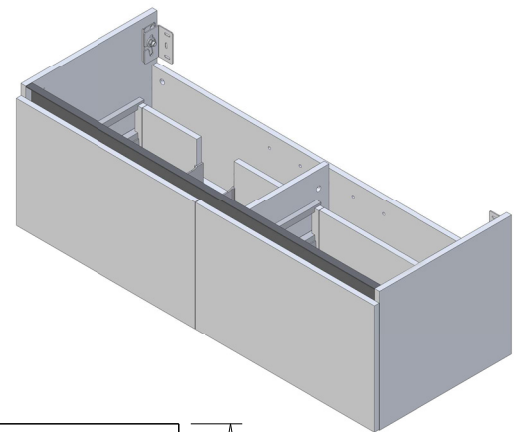

Midnight Stone
MS

Himalaya
HY

Note: To order a Slab Top, add the Slab Top code to the cabinet code

Technical Details

Note: All measurements shown are in millimetres. Sizes are nominal.

Note: Full Drawer Box on Right Hand Side

TOP VIEW

FRONT VIEW

SIDE VIEW