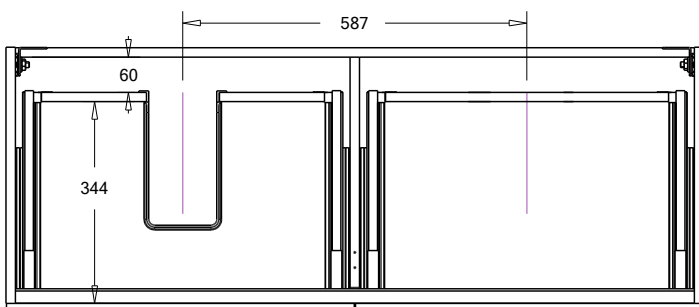

SPECIFICATION SHEET

Oxley Luxe 1200 2-Drawer Left Offset Basin Wall Hung Vanity

Features

- 2-Drawer Wall Hung Vanity - Colour options below
- Full Extension Soft Close Drawers with Extrusions - Extrusion upgrade options available
- Dimensions: H420 x W1200 x D465
- Slab Top Options:
20mm StoneCast Top or Quartz Slab Top

Midnight Stone
MS

Himalaya
HY

Note: To order a Slab Top, add the Slab Top code to the cabinet code

Technical Details

Note: All measurements shown are in millimetres. Sizes are nominal.

Note: Full Drawer Box on Right Hand Side

TOP VIEW

FRONT VIEW

SIDE VIEW