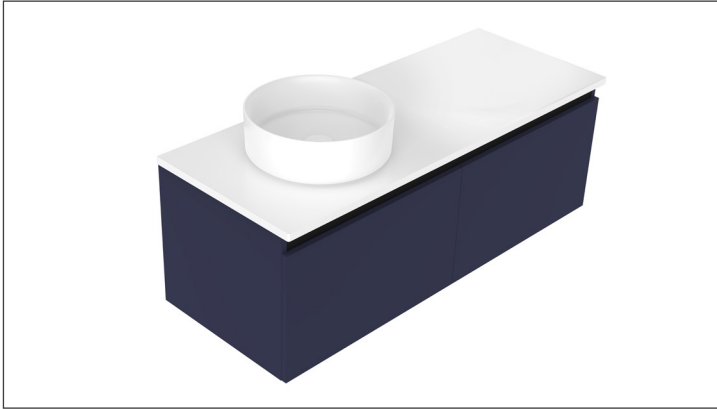

SPECIFICATION SHEET

Oxley Luxe 1200 2-Drawer Left Offset Basin Wall Hung Vanity

Features

- 2-Drawer Wall Hung Vanity - Colour options below
- Full Extension Soft Close Drawers with Extrusions - Extrusion upgrade options available
- Dimensions: H420 x W1200 x D465
- Slab Top Options:
20mm StoneCast Top or Quartz Slab Top

*Note: Vessel basins are purchased separately.
Visit www.newtech.co.nz for the full range of vessel basin options.*

Cabinet Options

Seafoam
4466LSF

Iceberg
4466LIB

Snow White
4466LSW

Cherry Blossom
4466LCB

Slate Grey
4466LSG

Dusk Grey
4466LDK

Indigo
4466LIN

Matte Black
4466LMB

StoneCast Slab Top Options

Gloss White
SC

Matte White
SCMW

Quartz Slab Top Options