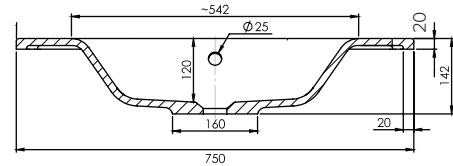

SPECIFICATION SHEET

Oxley 750 1-Drawer Wall Hung Vanity

Features

- 1-Drawer Wall Hung Vanity - Colour options below
- StoneCast 20mm Via Basin [Standard] - Upgrade options available
- Full Extension Soft Close Drawer with Extrusion - Extrusion upgrade options available
- Dimensions: H420 x W750 x D465

Cabinet Options

Technical Details

Note: All measurements shown are in millimetres. Sizes are nominal.

TOP VIEW

FRONT VIEW

SIDE VIEW

SPECIFICATION SHEET

750mm Basin Options

Via

StoneCast with overflow
Gloss White - VIA
Matte White - VIAMW

W750 x D460 x H20

Clasico

Vitreous China with overflow
Gloss White - VC

W760 x D465 x H20