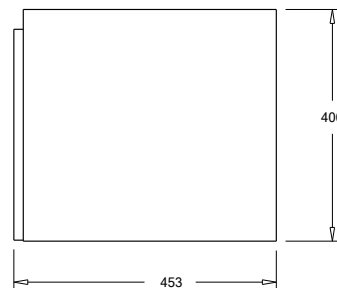

SPECIFICATION SHEET

Oxley 750 1-Drawer Wall Hung Vanity

Features

- 1-Drawer Wall Hung Vanity - Colour options below
- StoneCast 20mm Via Basin [Standard] - Upgrade options available
- Full Extension Soft Close Drawer with Extrusion - Extrusion upgrade options available
- Dimensions: H420 x W750 x D465

Cabinet Options

Technical Details

Note: All measurements shown are in millimetres. Sizes are nominal.

TOP VIEW

FRONT VIEW

SIDE VIEW

SPECIFICATION SHEET

750mm Basin Options

Via

StoneCast with overflow
Gloss White - VIA
Matte White - VIAMW

W750 x D460 x H20

Clasico

Vitreous China with overflow
Gloss White - VC

W760 x D465 x H20