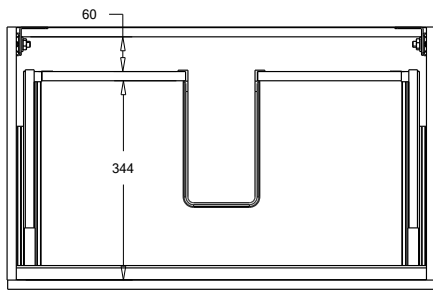

SPECIFICATION SHEET

Oxley 750 1-Drawer Wall Hung Vanity

Features

- 1-Drawer Wall Hung Vanity - Colour options below
- StoneCast 20mm Via Basin [Standard] - Upgrade options available
- Full Extension Soft Close Drawer with Extrusion - Extrusion upgrade options available
- Dimensions: H420 x W750 x D465

Cabinet Options

Technical Details

Note: All measurements shown are in millimetres. Sizes are nominal.

TOP VIEW

FRONT VIEW

SIDE VIEW

SPECIFICATION SHEET

750mm Basin Options

Via

StoneCast with overflow
Gloss White - VIA
Matte White - VIAMW

W750 x D460 x H20

Clasico

Vitreous China with overflow
Gloss White - VC

W760 x D465 x H20