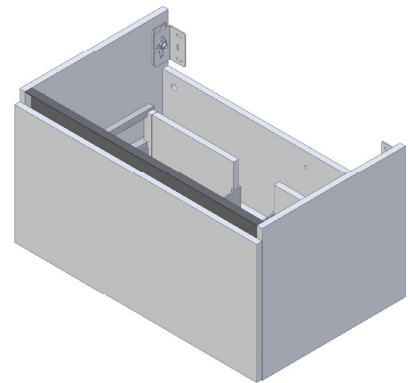

SPECIFICATION SHEET

Oxley 750 1-Drawer Wall Hung Vanity

Features

- 1-Drawer Wall Hung Vanity - Colour options below
- StoneCast 20mm Via Basin [Standard] - Upgrade options available
- Full Extension Soft Close Drawer with Extrusion - Extrusion upgrade options available
- Dimensions: H420 x W750 x D465

Cabinet Options

Technical Details

Note: All measurements shown are in millimetres. Sizes are nominal.

TOP VIEW

FRONT VIEW

SIDE VIEW

SPECIFICATION SHEET

750mm Basin Options

Via

StoneCast with overflow
Gloss White - VIA
Matte White - VIAMW

W750 x D460 x H20

Clasico

Vitreous China with overflow
Gloss White - VC

W760 x D465 x H20