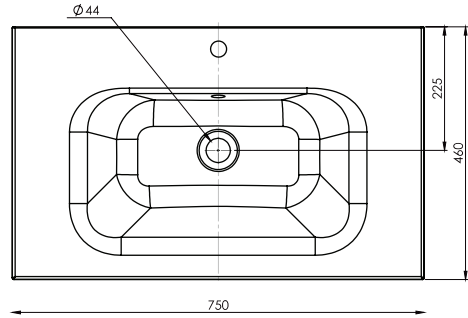

SPECIFICATION SHEET

Oxley 750 1-Drawer Wall Hung Vanity

Features

- 1-Drawer Wall Hung Vanity - Colour options below
- StoneCast 20mm Via Basin [Standard] - Upgrade options available
- Full Extension Soft Close Drawer with Extrusion - Extrusion upgrade options available
- Dimensions: H420 x W750 x D465

Cabinet Options

Technical Details

Note: All measurements shown are in millimetres. Sizes are nominal.

TOP VIEW

FRONT VIEW

SIDE VIEW

SPECIFICATION SHEET

750mm Basin Options

Via

StoneCast with overflow
Gloss White - VIA
Matte White - VIAMW

W750 x D460 x H20

Clasico

Vitreous China with overflow
Gloss White - VC

W760 x D465 x H20