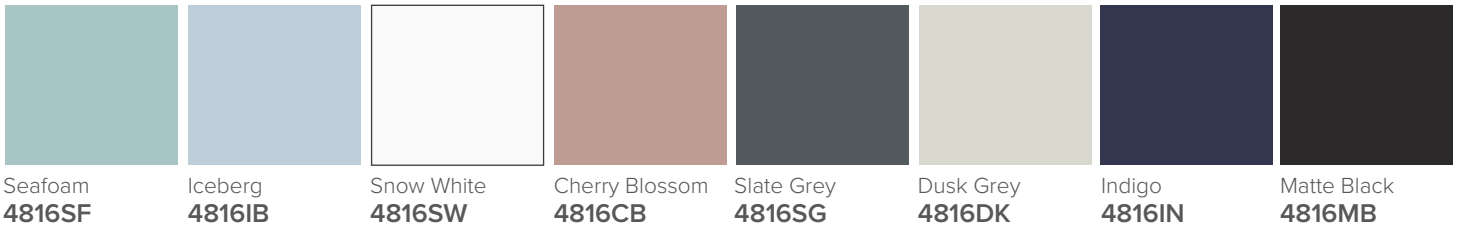

SPECIFICATION SHEET

Oxley 750 1-Drawer Wall Hung Vanity

Features

- 1-Drawer Wall Hung Vanity - Colour options below
- StoneCast 20mm Via Basin [Standard] - Upgrade options available
- Full Extension Soft Close Drawer with Extrusion - Extrusion upgrade options available
- Dimensions: H420 x W750 x D465

Cabinet Options

Technical Details

Note: All measurements shown are in millimetres. Sizes are nominal.

TOP VIEW

FRONT VIEW

SIDE VIEW

SPECIFICATION SHEET

750mm Basin Options

Via

StoneCast with overflow
Gloss White - VIA
Matte White - VIAMW

W750 x D460 x H20

Clasico

Vitreous China with overflow
Gloss White - VC

W760 x D465 x H20