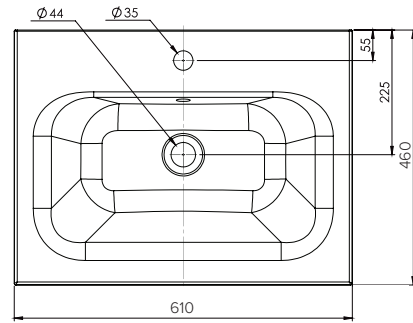

SPECIFICATION SHEET

Oxley 600 1-Drawer Wall Hung Vanity

Features

- 1-Drawer Wall Hung Vanity - *Colour options below*
- StoneCast 20mm Via Basin [Standard] - *Upgrade options available*
- Full Extension Soft Close Drawer with Extrusion - *Extrusion upgrade options available*
- Dimensions: H420 x W600 x D465

Cabinet Options

Technical Details

Note: All measurements shown are in millimetres. Sizes are nominal.

TOP VIEW

FRONT VIEW

SIDE VIEW

SPECIFICATION SHEET

600mm Basin Options

Via

StoneCast with overflow

Gloss White - VIA

Matte White - VIAMW

W610 x D460 x H20

Clasico

Vitreous China with overflow

Gloss White - VC

W600 x D465 x H20