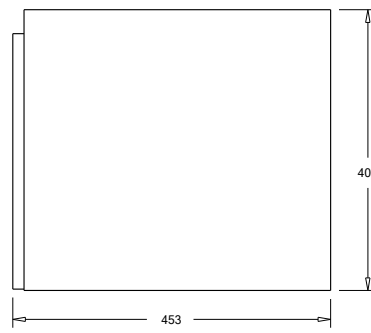

SPECIFICATION SHEET

Oxley 600 1-Drawer Wall Hung Vanity

Features

- 1-Drawer Wall Hung Vanity - *Colour options below*
- StoneCast 20mm Via Basin [Standard] - *Upgrade options available*
- Full Extension Soft Close Drawer with Extrusion - *Extrusion upgrade options available*
- Dimensions: H420 x W600 x D465

Cabinet Options

Technical Details

Note: All measurements shown are in millimetres. Sizes are nominal.

TOP VIEW

FRONT VIEW

SIDE VIEW

SPECIFICATION SHEET

600mm Basin Options

Via

StoneCast with overflow

Gloss White - VIA

Matte White - VIAMW

W610 x D460 x H20

Clasico

Vitreous China with overflow

Gloss White - VC

W600 x D465 x H20