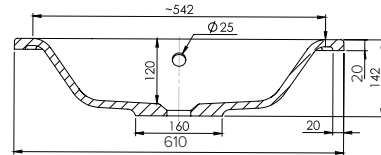

SPECIFICATION SHEET

Oxley 600 1-Drawer Wall Hung Vanity

Features

- 1-Drawer Wall Hung Vanity - *Colour options below*
- StoneCast 20mm Via Basin [Standard] - *Upgrade options available*
- Full Extension Soft Close Drawer with Extrusion - *Extrusion upgrade options available*
- Dimensions: H420 x W600 x D465

Cabinet Options

Technical Details

Note: All measurements shown are in millimetres. Sizes are nominal.

TOP VIEW

FRONT VIEW

SIDE VIEW

SPECIFICATION SHEET

600mm Basin Options

Via

StoneCast with overflow

Gloss White - VIA

Matte White - VIAMW

W610 x D460 x H20

Clasico

Vitreous China with overflow

Gloss White - VC