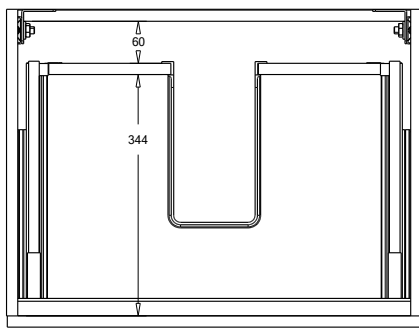

SPECIFICATION SHEET

Oxley 600 1-Drawer Wall Hung Vanity

Features

- 1-Drawer Wall Hung Vanity - *Colour options below*
- StoneCast 20mm Via Basin [Standard] - *Upgrade options available*
- Full Extension Soft Close Drawer with Extrusion - *Extrusion upgrade options available*
- Dimensions: H420 x W600 x D465

Cabinet Options

Technical Details

Note: All measurements shown are in millimetres. Sizes are nominal.

TOP VIEW

FRONT VIEW

SIDE VIEW

SPECIFICATION SHEET

600mm Basin Options

W600 x D465 x H20