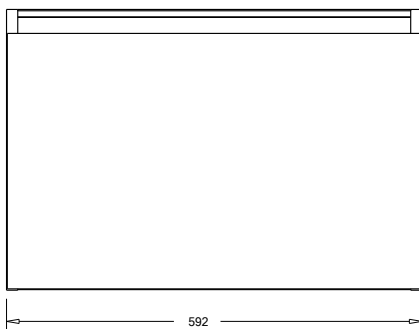

Cabinet Options

Technical Details

Note: All measurements shown are in millimetres. Sizes are nominal.

TOP VIEW

FRONT VIEW

SIDE VIEW

SPECIFICATION SHEET

600mm Basin Options

W600 x D465 x H20