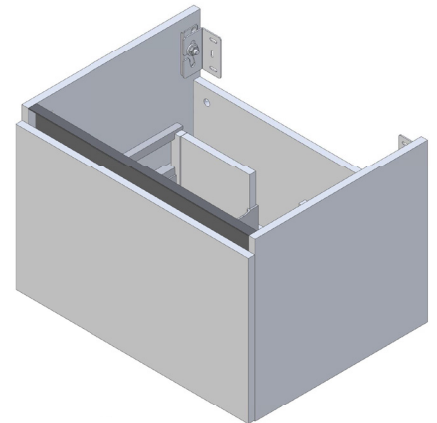

SPECIFICATION SHEET

Oxley 600 1-Drawer Wall Hung Vanity

Features

- 1-Drawer Wall Hung Vanity - *Colour options below*
- StoneCast 20mm Via Basin [Standard] - *Upgrade options available*
- Full Extension Soft Close Drawer with Extrusion - *Extrusion upgrade options available*
- Dimensions: H420 x W600 x D465

Cabinet Options

Technical Details

Note: All measurements shown are in millimetres. Sizes are nominal.

TOP VIEW

FRONT VIEW

SIDE VIEW

SPECIFICATION SHEET

600mm Basin Options

Via

StoneCast with overflow

Gloss White - VIA

Matte White - VIAMW

W610 x D460 x H20

Clasico

Vitreous China with overflow

Gloss White - VC