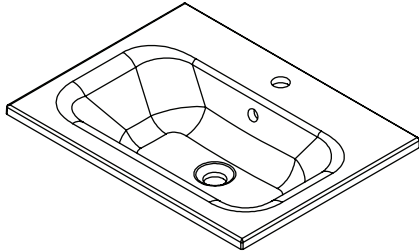

SPECIFICATION SHEET

Oxley 600 1-Drawer Wall Hung Vanity

Features

- 1-Drawer Wall Hung Vanity - *Colour options below*
- StoneCast 20mm Via Basin [Standard] - *Upgrade options available*
- Full Extension Soft Close Drawer with Extrusion - *Extrusion upgrade options available*
- Dimensions: H420 x W600 x D465

Cabinet Options

Technical Details

Note: All measurements shown are in millimetres. Sizes are nominal.

TOP VIEW

FRONT VIEW

SIDE VIEW

SPECIFICATION SHEET

600mm Basin Options

Via

StoneCast with overflow

Gloss White - VIA

Matte White - VIAMW

W610 x D460 x H20

Clasico

Vitreous China with overflow

Gloss White - VC