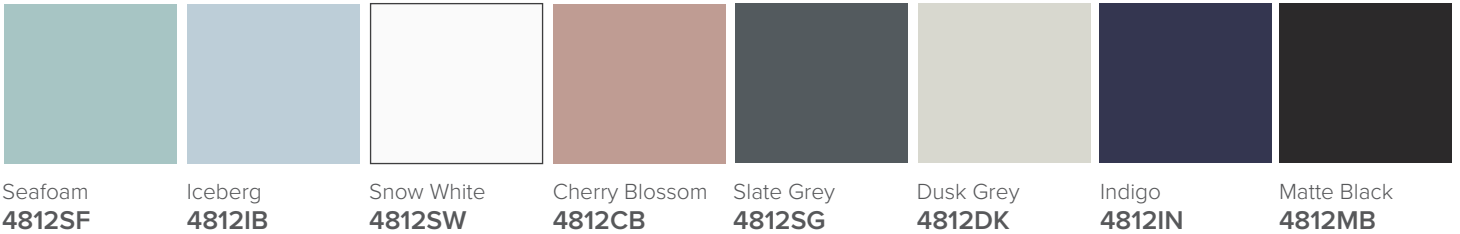

Cabinet Options