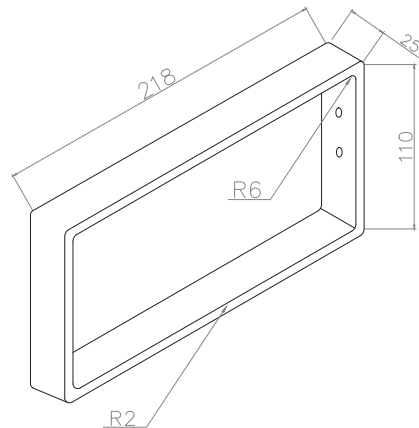

SPECIFICATION SHEET

Oxley 550 1-Door Wall Hung Vanity

Features

- 1-Door Wall Hung Vanity
- 50mm StoneCast Interchangeable Basin with Toilet Roll Holder or Towel Rail
- Push-to-Open Door
- Left or Right Hinge
- Dimensions
Cabinet: H350 x W392 x D218
Basin: H50 x W550 x D225

Technical Details

Note: All measurements shown are in millimetres. Sizes are nominal.

TOP VIEW

FRONT VIEW

SIDE VIEW

SPECIFICATION SHEET

550mm StoneCast Basin

SPECIFICATION SHEET

Brookfield 550mm Accessory

WALL MOUNTED TOILET ROLL HOLDER

W25 X L218 X H110

Note: Toilet Roll Holder is attached to the wall with two screws located on the back edge.

Chrome
A

Brushed Nickel
ANK

Gunmetal
AGM

Matte Black
AMB

Brushed Brass
ABB

Matte White
AMW

Brushed Copper
ACP

Note: Add toilet roll holder accessory code to cabinet code

WALL MOUNTED TOWEL RAIL

W25 X L218 X H110

Note: Towel Roll Holder is attached to the wall with two screws located on the back edge.