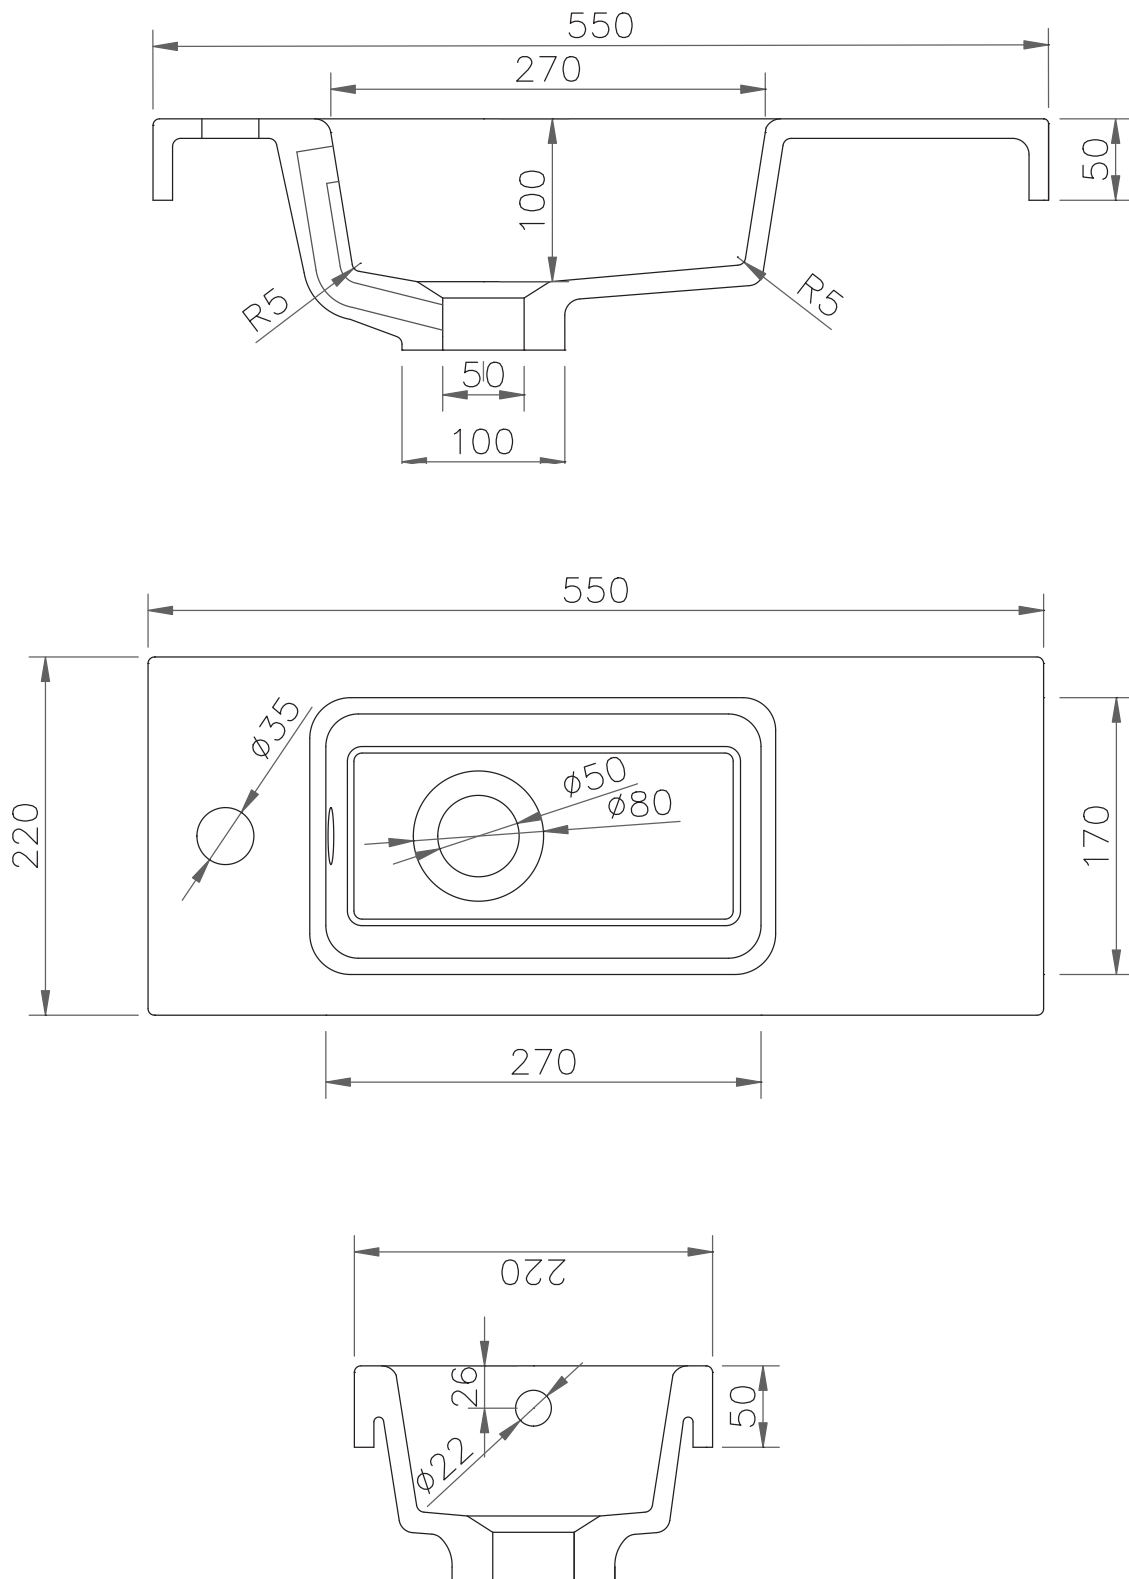

SPECIFICATION SHEET

Oxley 550 1-Door Wall Hung Vanity

Features

- 1-Door Wall Hung Vanity
- 50mm StoneCast Interchangeable Basin with Toilet Roll Holder or Towel Rail
- Push-to-Open Door
- Left or Right Hinge
- Dimensions
Cabinet: H350 x W392 x D218
Basin: H50 x W550 x D225

Technical Details

Note: All measurements shown are in millimetres. Sizes are nominal.

TOP VIEW

FRONT VIEW

SIDE VIEW

SPECIFICATION SHEET

550mm StoneCast Basin

SPECIFICATION SHEET

Brookfield 550mm Accessory

WALL MOUNTED TOILET ROLL HOLDER

W25 X L218 X H110

Note: Toilet Roll Holder is attached to the wall with two screws located on the back edge.

Chrome
A

Brushed Nickel
ANK

Gunmetal
AGM

Matte Black
AMB

Brushed Brass
ABB

Matte White
AMW

Brushed Copper
ACP

Note: Add toilet roll holder accessory code to cabinet code

WALL MOUNTED TOWEL RAIL

W25 X L218 X H110

Note: Towel Roll Holder is attached to the wall with two screws located on the back edge.