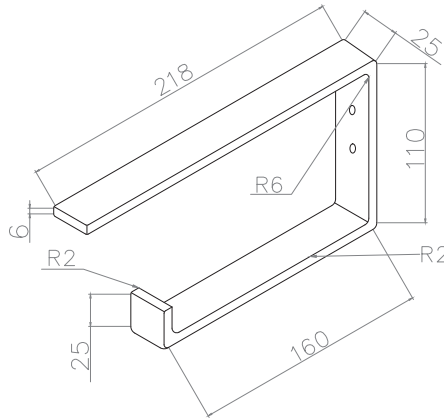

SPECIFICATION SHEET

Oxley 550 1-Door Wall Hung Vanity

Features

- 1-Door Wall Hung Vanity
- 50mm StoneCast Interchangeable Basin with Toilet Roll Holder or Towel Rail
- Push-to-Open Door
- Left or Right Hinge
- Dimensions
Cabinet: H350 x W392 x D218
Basin: H50 x W550 x D225

Technical Details

Note: All measurements shown are in millimetres. Sizes are nominal.

TOP VIEW

FRONT VIEW

SIDE VIEW

SPECIFICATION SHEET

550mm StoneCast Basin

SPECIFICATION SHEET

Brookfield 550mm Accessory

WALL MOUNTED TOILET ROLL HOLDER

W25 X L218 X H110

Note: Toilet Roll Holder is attached to the wall with two screws located on the back edge.

Chrome
A

Brushed Nickel
ANK

Gunmetal
AGM