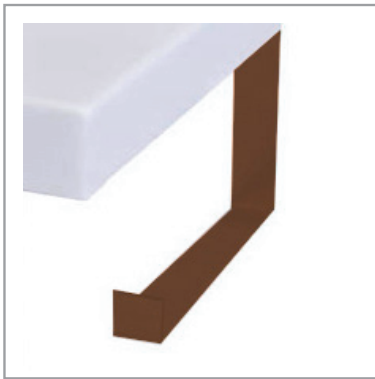

SPECIFICATION SHEET

Oxley 550 1-Door Wall Hung Vanity

Features

- 1-Door Wall Hung Vanity
- 50mm StoneCast Interchangeable Basin with Toilet Roll Holder or Towel Rail
- Push-to-Open Door
- Left or Right Hinge
- Dimensions
Cabinet: H350 x W392 x D218
Basin: H50 x W550 x D225

Technical Details

Note: All measurements shown are in millimetres. Sizes are nominal.

TOP VIEW

FRONT VIEW

SIDE VIEW

SPECIFICATION SHEET

550mm StoneCast Basin

SPECIFICATION SHEET

Brookfield 550mm Accessory

WALL MOUNTED TOILET ROLL HOLDER

W25 X L218 X H110

Note: Toilet Roll Holder is attached to the wall with two screws located on the back edge.

Chrome
A

Brushed Nickel
ANK

Gunmetal
AGM