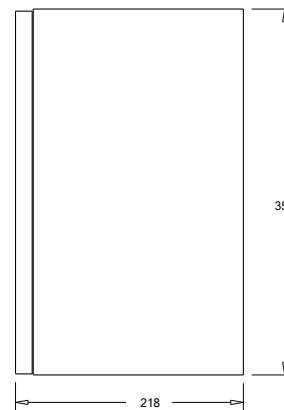

SPECIFICATION SHEET

Oxley 550 1-Door Wall Hung Vanity

Features

- 1-Door Wall Hung Vanity
- 50mm StoneCast Interchangeable Basin with Toilet Roll Holder or Towel Rail
- Push-to-Open Door
- Left or Right Hinge
- Dimensions
Cabinet: H350 x W392 x D218
Basin: H50 x W550 x D225

Technical Details

Note: All measurements shown are in millimetres. Sizes are nominal.

TOP VIEW

FRONT VIEW

SIDE VIEW

SPECIFICATION SHEET

550mm StoneCast Basin

SPECIFICATION SHEET

Brookfield 550mm Accessory

WALL MOUNTED TOILET ROLL HOLDER

W25 X L218 X H110

Note: Toilet Roll Holder is attached to the wall with two screws located on the back edge.

Chrome
A

Brushed Nickel
ANK

Gunmetal
AGM