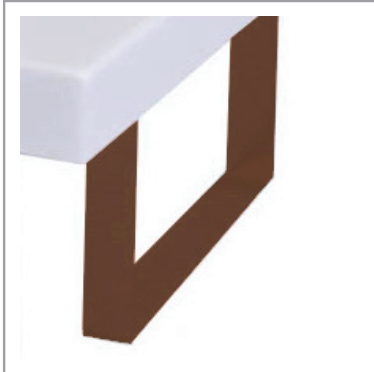

Brookfield 550mm Accessory

WALL MOUNTED TOILET ROLL HOLDER

W25 X L218 X H110

Note: Toilet Roll Holder is attached to the wall with two screws located on the back edge.

Chrome
A

Brushed Nickel
ANK

Gunmetal
AGM

Matte Black
AMB

Brushed Brass
ABB

Matte White
AMW

Brushed Copper
ACP

Note: Add toilet roll holder accessory code to cabinet code

WALL MOUNTED TOWEL RAIL

W25 X L218 X H110

Note: Towel Roll Holder is attached to the wall with two screws located on the back edge.