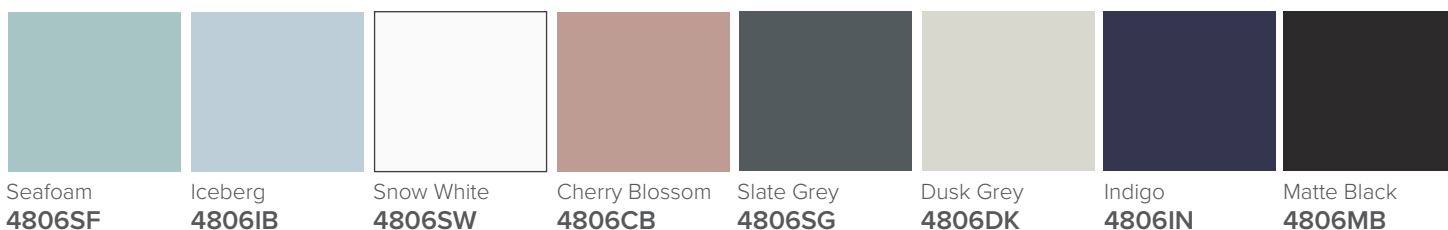

Cabinet Options