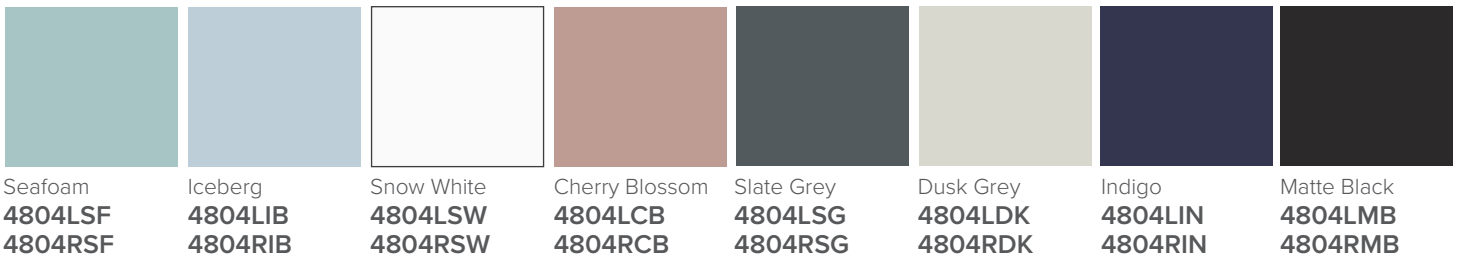

Cabinet Options

Technical Details

Note: All measurements shown are in millimetres. Sizes are nominal.