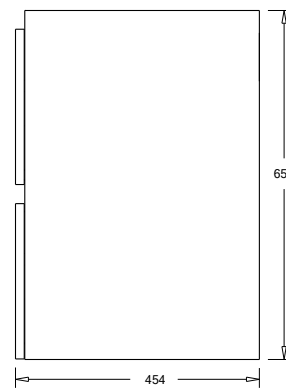

SPECIFICATION SHEET

Oxley 1200 4-Drawer Single Basin Wall Hung Vanity

Features

- 4-Drawer Wall Hung Vanity - *Colour options below*
- StoneCast 20mm Via Single Basin [Standard] - *Upgrade options available*
- Full Extension Soft Close Drawers with Extrusions - *Extrusion upgrade options available*
- Dimensions: H670 x W1200 x D465

Cabinet Options

Technical Details

Note: All measurements shown are in millimetres. Sizes are nominal.

TOP VIEW

FRONT VIEW

SIDE VIEW

SPECIFICATION SHEET

1200mm Single Basin Options

Via

StoneCast with overflow
Gloss White - VIA
Matte White - VIAMW

W1210 x D460 x H20

Clasico

Vitreous China with overflow
Gloss White - VC

W1200 x D465 x H20