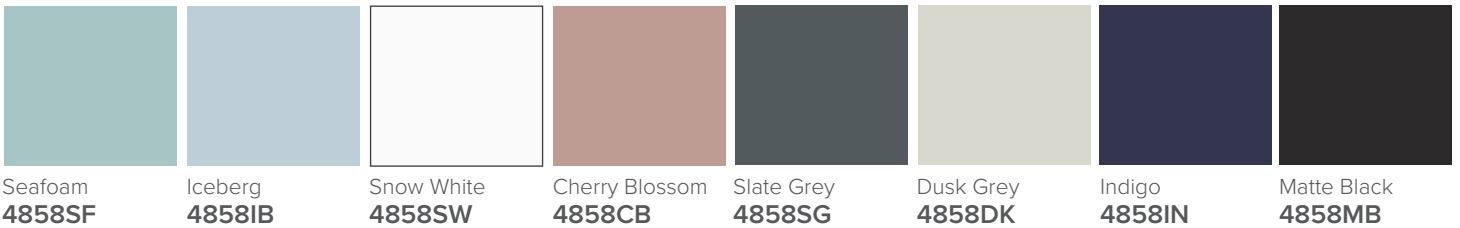

SPECIFICATION SHEET

Oxley 1200 4-Drawer Single Basin Wall Hung Vanity

Features

- 4-Drawer Wall Hung Vanity - *Colour options below*
- StoneCast 20mm Via Single Basin [Standard] - *Upgrade options available*
- Full Extension Soft Close Drawers with Extrusions - *Extrusion upgrade options available*
- Dimensions: H670 x W1200 x D465

Cabinet Options

Technical Details

Note: All measurements shown are in millimetres. Sizes are nominal.

TOP VIEW

FRONT VIEW

SIDE VIEW

SPECIFICATION SHEET

1200mm Single Basin Options

Via

StoneCast with overflow
Gloss White - VIA
Matte White - VIAMW

W1210 x D460 x H20

Clasico

Vitreous China with overflow
Gloss White - VC

W1200 x D465 x H20