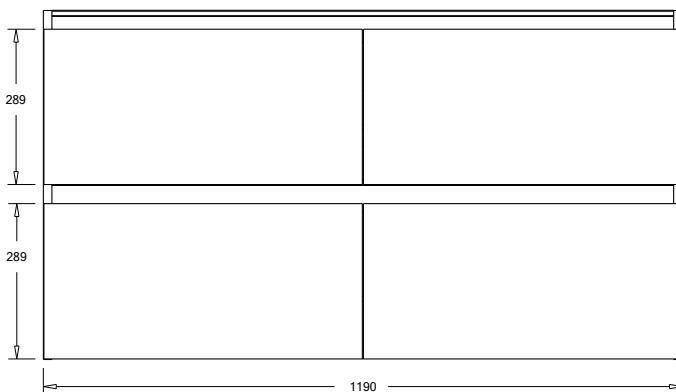

SPECIFICATION SHEET

Oxley 1200 4-Drawer Single Basin Wall Hung Vanity

Features

- 4-Drawer Wall Hung Vanity - *Colour options below*
- StoneCast 20mm Via Single Basin [Standard] - *Upgrade options available*
- Full Extension Soft Close Drawers with Extrusions - *Extrusion upgrade options available*
- Dimensions: H670 x W1200 x D465

Cabinet Options

Technical Details

Note: All measurements shown are in millimetres. Sizes are nominal.

TOP VIEW

FRONT VIEW

SIDE VIEW

SPECIFICATION SHEET

1200mm Single Basin Options

Via

StoneCast with overflow
Gloss White - VIA
Matte White - VIAMW

W1210 x D460 x H20

Clasico

Vitreous China with overflow
Gloss White - VC

W1200 x D465 x H20