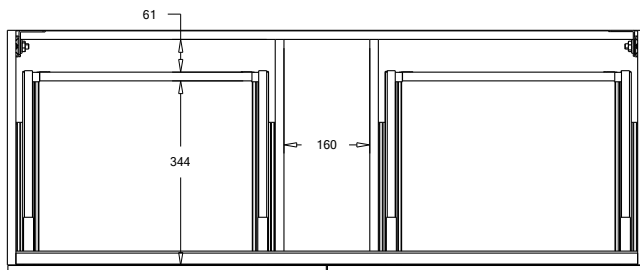

SPECIFICATION SHEET

Oxley 1200 4-Drawer Single Basin Wall Hung Vanity

Features

- 4-Drawer Wall Hung Vanity - *Colour options below*
- StoneCast 20mm Via Single Basin [Standard] - *Upgrade options available*
- Full Extension Soft Close Drawers with Extrusions - *Extrusion upgrade options available*
- Dimensions: H670 x W1200 x D465

Cabinet Options

Technical Details

Note: All measurements shown are in millimetres. Sizes are nominal.

TOP VIEW

FRONT VIEW

SIDE VIEW

SPECIFICATION SHEET

1200mm Single Basin Options

Via

StoneCast with overflow
Gloss White - VIA
Matte White - VIAMW

W1210 x D460 x H20

Clasico

Vitreous China with overflow
Gloss White - VC

W1200 x D465 x H20