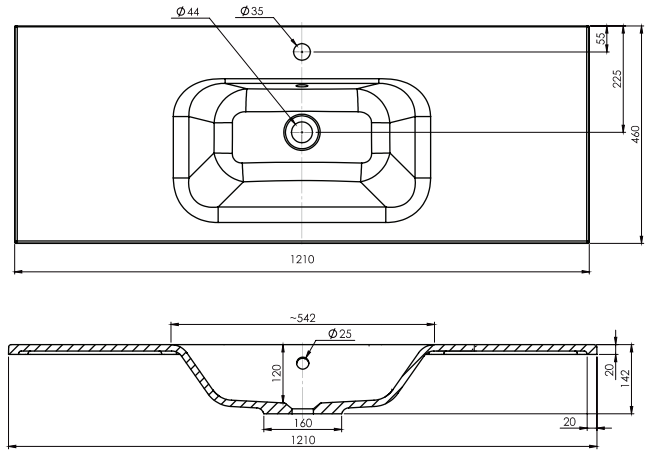

SPECIFICATION SHEET

Oxley 1200 4-Drawer Single Basin Wall Hung Vanity

Features

- 4-Drawer Wall Hung Vanity - *Colour options below*
- StoneCast 20mm Via Single Basin [Standard] - *Upgrade options available*
- Full Extension Soft Close Drawers with Extrusions - *Extrusion upgrade options available*
- Dimensions: H670 x W1200 x D465

Cabinet Options

Technical Details

Note: All measurements shown are in millimetres. Sizes are nominal.

TOP VIEW

FRONT VIEW

SIDE VIEW

SPECIFICATION SHEET

1200mm Single Basin Options

Via

StoneCast with overflow
Gloss White - VIA
Matte White - VIAMW

W1210 x D460 x H20

Clasico

Vitreous China with overflow
Gloss White - VC

W1200 x D465 x H20