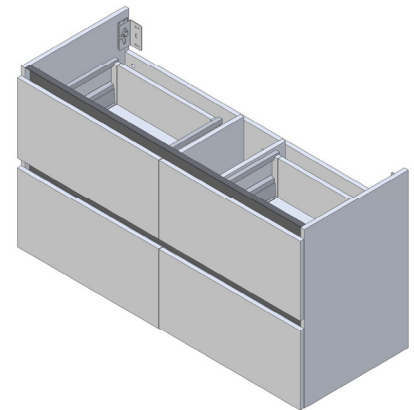

SPECIFICATION SHEET

Oxley 1200 4-Drawer Single Basin Wall Hung Vanity

Features

- 4-Drawer Wall Hung Vanity - *Colour options below*
- StoneCast 20mm Via Single Basin [Standard] - *Upgrade options available*
- Full Extension Soft Close Drawers with Extrusions - *Extrusion upgrade options available*
- Dimensions: H670 x W1200 x D465

Cabinet Options

Technical Details

Note: All measurements shown are in millimetres. Sizes are nominal.

TOP VIEW

FRONT VIEW

SIDE VIEW

SPECIFICATION SHEET

1200mm Single Basin Options

Via

StoneCast with overflow
Gloss White - VIA
Matte White - VIAMW

W1210 x D460 x H20

Clasico

Vitreous China with overflow
Gloss White - VC

W1200 x D465 x H20