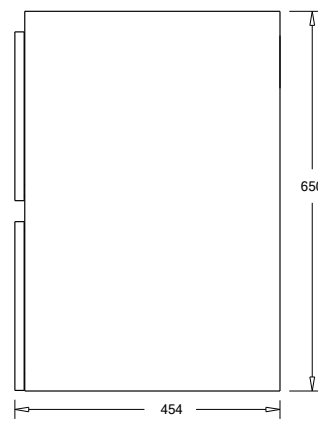

SPECIFICATION SHEET

Oxley 1200 4-Drawer Right Offset Basin Wall Hung Vanity

Features

- 4-Drawer Wall Hung Vanity - *Colour options below*
- StoneCast 20mm Via Right Offset Basin [Standard]
- Full Extension Soft Close Drawers with Extrusions - *Extrusion upgrade options available*
- Dimensions: H670 x W1200 x D465

Cabinet Options

Technical Details

Note: All measurements shown are in millimetres. Sizes are nominal.

Note: Full Drawer Box on Left Hand Side

TOP VIEW

FRONT VIEW

SIDE VIEW

SPECIFICATION SHEET

1200mm Right Offset Basin Option

Via Right Offset

StoneCast with overflow

Left Offset Basin

Gloss White - VIA

Matte White - VIAMW

W1210 x D460 x H20