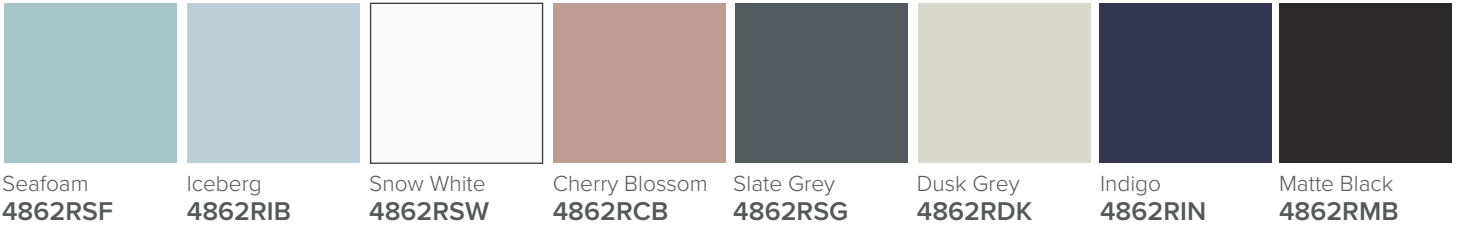

Cabinet Options