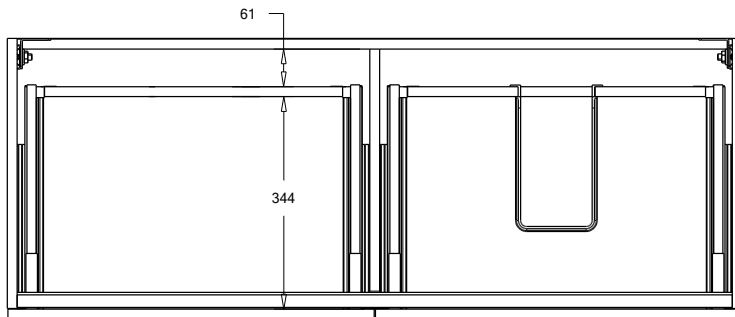

SPECIFICATION SHEET

Oxley 1200 4-Drawer Right Offset Basin Wall Hung Vanity

Features

- 4-Drawer Wall Hung Vanity - *Colour options below*
- StoneCast 20mm Via Right Offset Basin [Standard]
- Full Extension Soft Close Drawers with Extrusions - *Extrusion upgrade options available*
- Dimensions: H670 x W1200 x D465

Cabinet Options

Technical Details

Note: All measurements shown are in millimetres. Sizes are nominal.

Note: Full Drawer Box on Left Hand Side

TOP VIEW

FRONT VIEW

SIDE VIEW

SPECIFICATION SHEET

1200mm Right Offset Basin Option

Via Right Offset

StoneCast with overflow

Left Offset Basin

Gloss White - VIA

Matte White - VIAMW

W1210 x D460 x H20