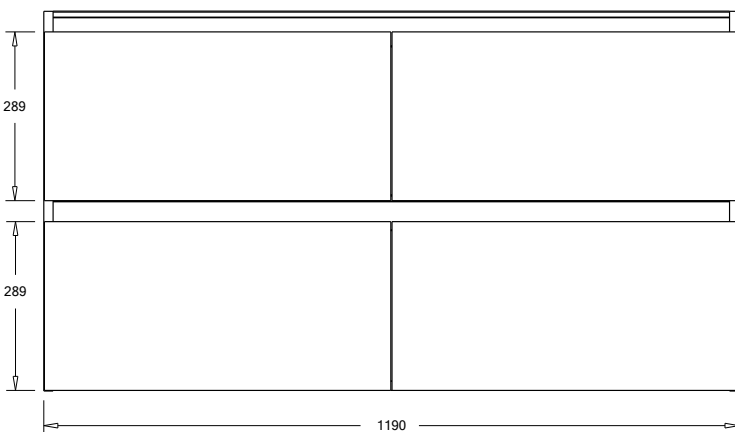

SPECIFICATION SHEET

Oxley 1200 4-Drawer Right Offset Basin Wall Hung Vanity

Features

- 4-Drawer Wall Hung Vanity - *Colour options below*
- StoneCast 20mm Via Right Offset Basin [Standard]
- Full Extension Soft Close Drawers with Extrusions - *Extrusion upgrade options available*
- Dimensions: H670 x W1200 x D465

Cabinet Options

Technical Details

Note: All measurements shown are in millimetres. Sizes are nominal.

Note: Full Drawer Box on Left Hand Side

TOP VIEW

FRONT VIEW

SIDE VIEW

SPECIFICATION SHEET

1200mm Right Offset Basin Option

Via Right Offset

StoneCast with overflow

Left Offset Basin

Gloss White - VIA

Matte White - VIAMW

W1210 x D460 x H20