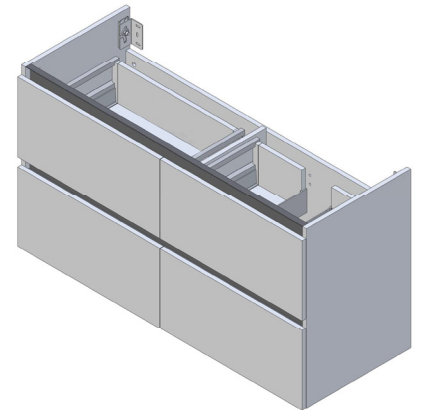

SPECIFICATION SHEET

Oxley 1200 4-Drawer Right Offset Basin Wall Hung Vanity

Features

- 4-Drawer Wall Hung Vanity - *Colour options below*
- StoneCast 20mm Via Right Offset Basin [Standard]
- Full Extension Soft Close Drawers with Extrusions - *Extrusion upgrade options available*
- Dimensions: H670 x W1200 x D465

Cabinet Options

Technical Details

Note: All measurements shown are in millimetres. Sizes are nominal.

Note: Full Drawer Box on Left Hand Side

TOP VIEW

FRONT VIEW

SIDE VIEW

SPECIFICATION SHEET

1200mm Right Offset Basin Option

Via Right Offset

StoneCast with overflow

Left Offset Basin

Gloss White - VIA

Matte White - VIAMW

W1210 x D460 x H20