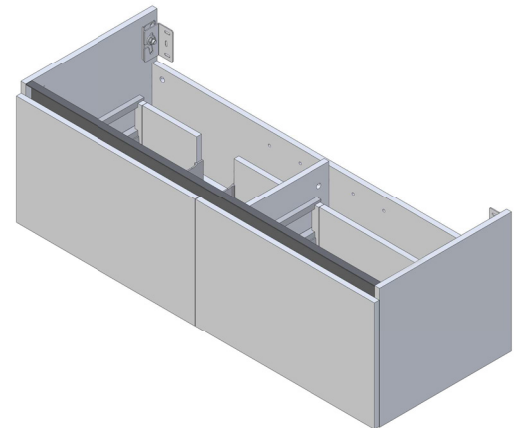

SPECIFICATION SHEET

Oxley 1200 2-Drawer Left Offset Basin Wall Hung Vanity

Features

- 2-Drawer Wall Hung Vanity - *Colour options below*
- StoneCast 20mm Via Left Offset Basin [Standard]
- Full Extension Soft Close Drawers with Extrusions - *Extrusion upgrade options available*
- Dimensions: H420 x W1200 x D465

Matte Black
4828LMB

Technical Details

Note: All measurements shown are in millimetres. Sizes are nominal.

Note: Full Drawer Box on Right Hand Side

TOP VIEW

FRONT VIEW

SIDE VIEW

SPECIFICATION SHEET

1200mm Left Offset Basin Option

Via Left Offset

StoneCast with overflow

Left Offset Basin

Gloss White - VIA

Matte White - VIAMW

W1210 x D460 x H20