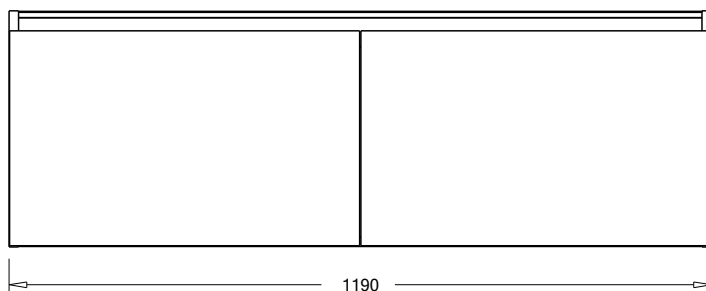

SPECIFICATION SHEET

Oxley 1200 2-Drawer Left Offset Basin Wall Hung Vanity

Features

- 2-Drawer Wall Hung Vanity - *Colour options below*
- StoneCast 20mm Via Left Offset Basin [Standard]
- Full Extension Soft Close Drawers with Extrusions - *Extrusion upgrade options available*
- Dimensions: H420 x W1200 x D465

Matte Black
4828LMB

Technical Details

Note: All measurements shown are in millimetres. Sizes are nominal.

Note: Full Drawer Box on Right Hand Side

TOP VIEW

FRONT VIEW

SIDE VIEW

SPECIFICATION SHEET

1200mm Left Offset Basin Option

Via Left Offset

StoneCast with overflow

Left Offset Basin

Gloss White - VIA

Matte White - VIAMW

W1210 x D460 x H20