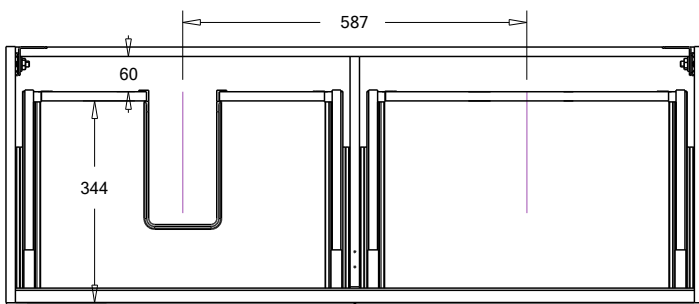

SPECIFICATION SHEET

Oxley 1200 2-Drawer Left Offset Basin Wall Hung Vanity

Features

- 2-Drawer Wall Hung Vanity - *Colour options below*
- StoneCast 20mm Via Left Offset Basin [Standard]
- Full Extension Soft Close Drawers with Extrusions - *Extrusion upgrade options available*
- Dimensions: H420 x W1200 x D465

Matte Black
4828LMB

Technical Details

Note: All measurements shown are in millimetres. Sizes are nominal.

Note: Full Drawer Box on Right Hand Side

TOP VIEW

FRONT VIEW

SIDE VIEW

SPECIFICATION SHEET

1200mm Left Offset Basin Option

Via Left Offset

StoneCast with overflow

Left Offset Basin

Gloss White - VIA

Matte White - VIAMW

W1210 x D460 x H20