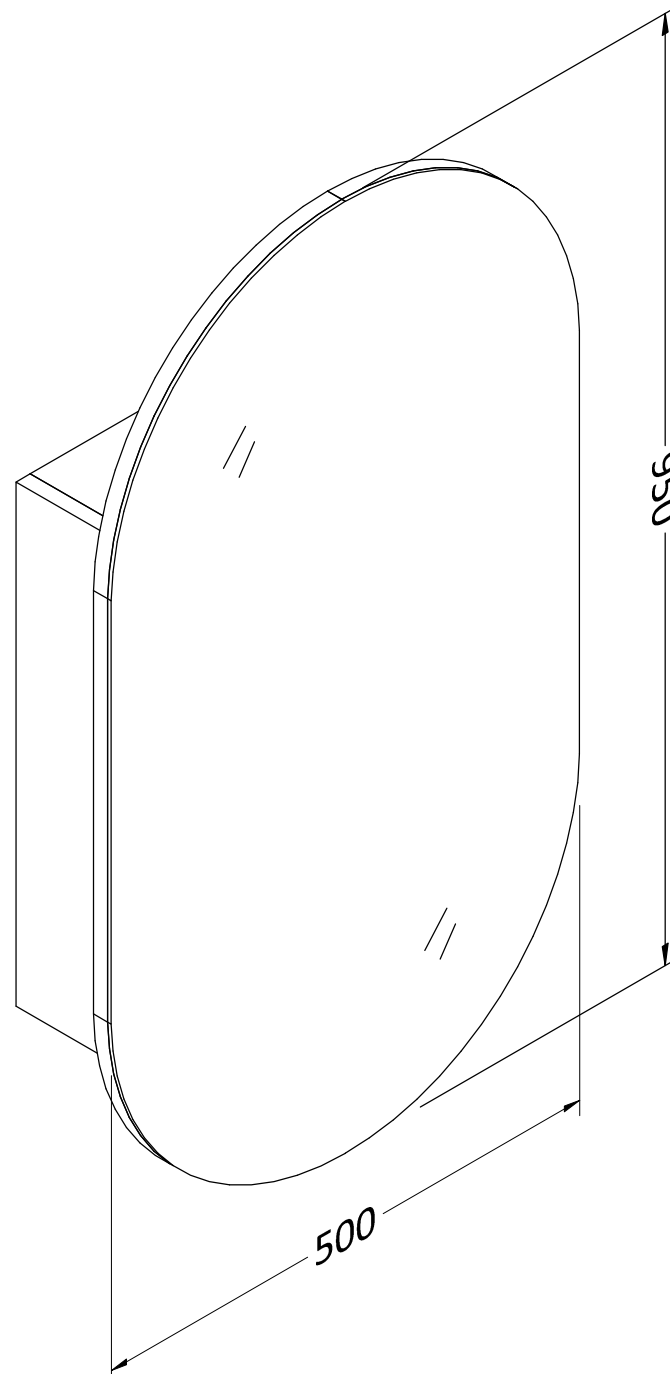

Oval-SD mirror cabinet

- (1) 16mmWPC board (water-proof)
- (2) Matt white/black paint finish
- (3) Copper free & sealed edge mirror
- (4) Hettich soft close hinges
- (5) Handle-less design
- (6) 5mm glass shelves

Oval-SQ mirror cabinet

- (1) 16mmWPC board (water-proof)
- (2) Matt white/black paint finish
- (3) Copper free & sealed edge mirror
- (4) Hettich soft close hinges
- (5) Handle-less design
- (6) 5mm glass shelves