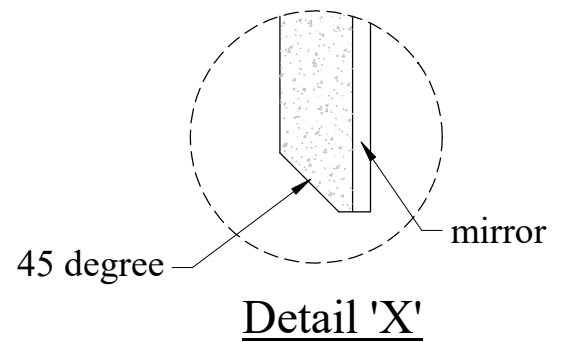

Oval-SD mirror cabinet

- (1) 16mmWPC board (water-proof)
- (2) Matt white/black paint finish
- (3) Copper free & sealed edge mirror
- (4) Hettich soft close hinges
- (5) Handle-less design
- (6) 5mm glass shelves

Oval-SQ mirror cabinet

- (1) 16mmWPC board (water-proof)
- (2) Matt white/black paint finish
- (3) Copper free & sealed edge mirror
- (4) Hettich soft close hinges
- (5) Handle-less design
- (6) 5mm glass shelves