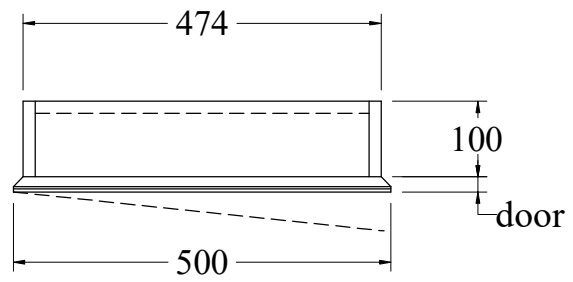

Oval-SD mirror cabinet

- (1) 16mmWPC board (water-proof)
- (2) Matt white/black paint finish
- (3) Copper free & sealed edge mirror
- (4) Hettich soft close hinges
- (5) Handle-less design
- (6) 5mm glass shelves

Oval-SQ mirror cabinet

- (1) 16mmWPC board (water-proof)
- (2) Matt white/black paint finish
- (3) Copper free & sealed edge mirror
- (4) Hettich soft close hinges
- (5) Handle-less design
- (6) 5mm glass shelves