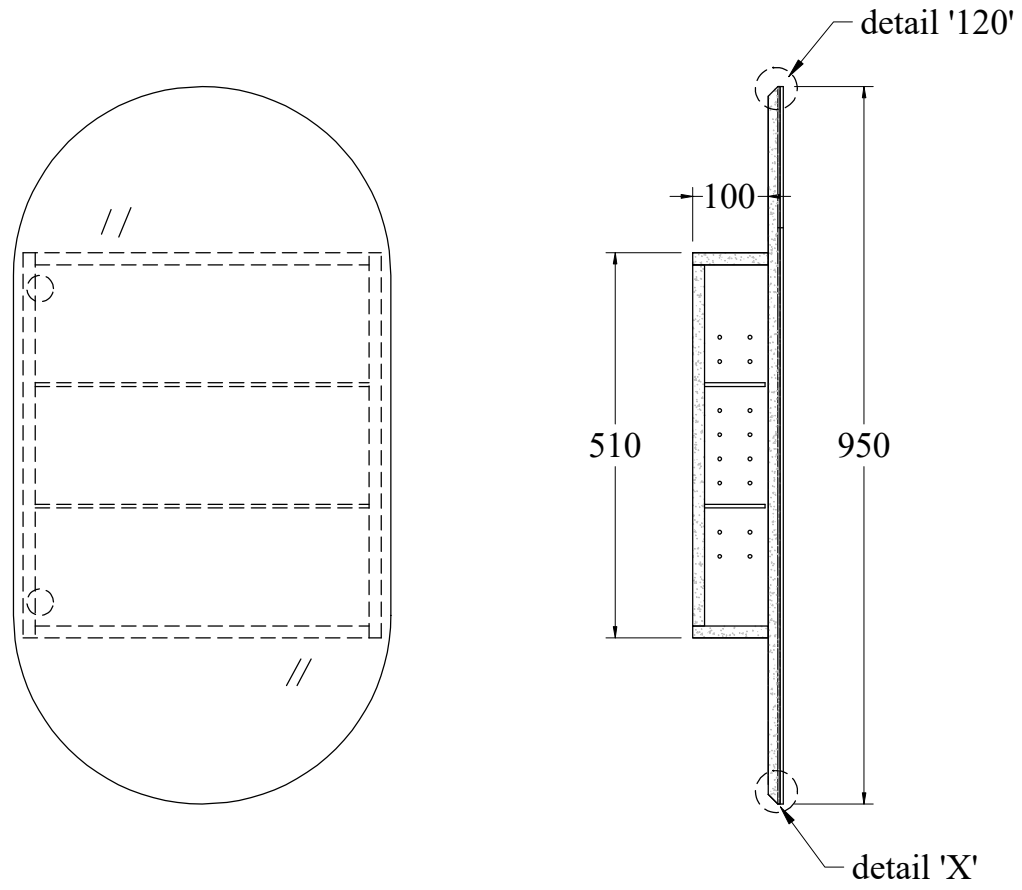

Oval-SD mirror cabinet

- (1) 16mmWPC board (water-proof)
- (2) Matt white/black paint finish
- (3) Copper free & sealed edge mirror
- (4) Hettich soft close hinges
- (5) Handle-less design
- (6) 5mm glass shelves

Oval-SQ mirror cabinet

- (1) 16mmWPC board (water-proof)
- (2) Matt white/black paint finish
- (3) Copper free & sealed edge mirror
- (4) Hettich soft close hinges
- (5) Handle-less design
- (6) 5mm glass shelves

Detail 'X'