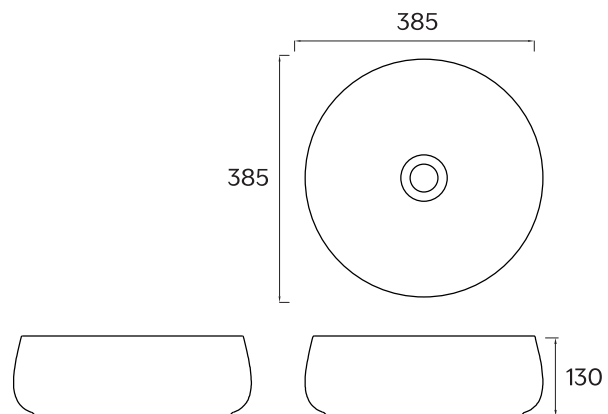

OPAL VILLASTONE BASIN 360

Model: CSS-OP360
Size: 360D*130
Material: Solid surface
Installation: Counter top

Warranty: 10 years
Waste Size: 32mm
Overflow: No

Core range colours:

Matte White Gloss White

Sage Green Light Grey Posy Pink

Note: All measurements shown are in millimetres. Sizes are nominal.