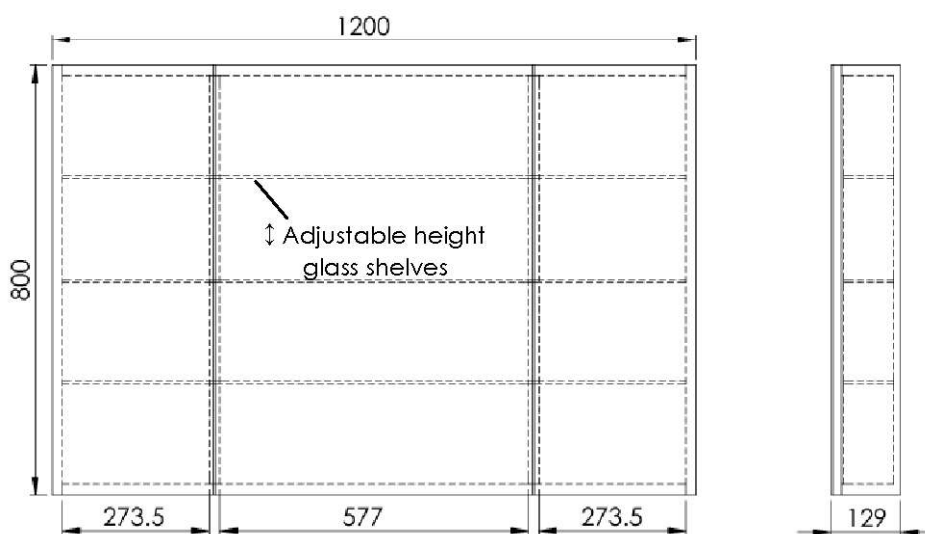

SPECIFICATION SHEET

Kolum 1200 Mirror Cabinet

Product: Kolum 1200 Mirror Cabinet
Size: H800 X W1200 X D129
Material: Durable Oak Veneer on plywood
Colour / Code: 8562 8560 8564

Dark Oak American Walnut Washed Oak