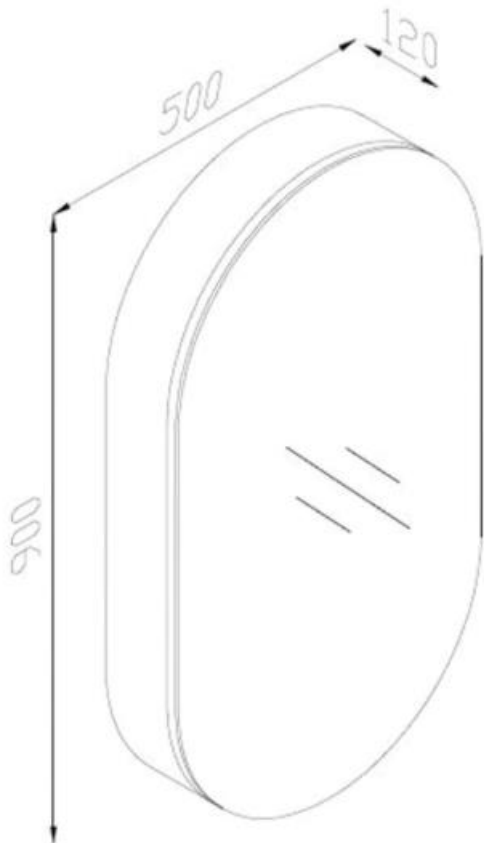

CODE OVAL MIRROR CABINET - 2

Black or white finish

Cabinets can be simply drilled directly onto the wall, there are pre-drilled holes on the back of the mirror

5 Year Warranty

Oval frame is Plywood, the rest of the cabinet is made from mdf (mirror door and back)

Can be semi-recessed