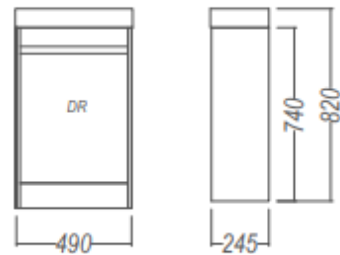

Mini Composite 500

Velaire

Velaire

Alumino

Alumino

STANDARD FINISHES NEW

 Baroque VELVET	 Indian Ink EMBOSSED	 Friar Grey VELVET
 Triple Duck Egg VELVET	 Possum NATURAL	 Charred Oak VELVET
 Perfect White VELVET	 Green Slate NATURAL	 Gloss White GLOSS - Front panels only