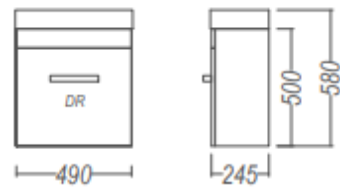

Mini Composite 500

Velaire

Velaire

Alumino

Alumino

STANDARD FINISHES NEW

 Baroque VELVET	 Indian Ink EMBOSSED	 Friar Grey VELVET
 Triple Duck Egg VELVET	 Possum NATURAL	 Charred Oak VELVET
 Perfect White VELVET	 Green Slate NATURAL	 Gloss White GLOSS - Front panels only