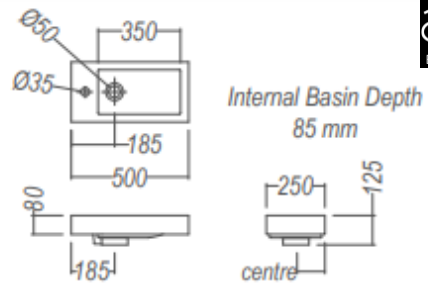

Mini Composite 500

Velaire

Velaire

Alumino

Alumino

STANDARD FINISHES NEW

 Baroque VELVET	 Indian Ink EMBOSSED	 Friar Grey VELVET
 Triple Duck Egg VELVET	 Possum NATURAL	 Charred Oak VELVET
 Perfect White VELVET	 Green Slate NATURAL	 Gloss White GLOSS - Front panels only