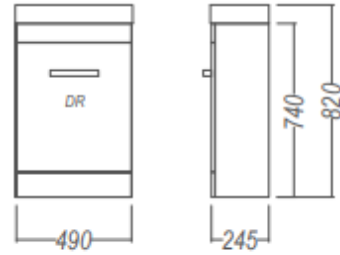

Mini Composite 500

Velaire

Velaire

Alumino

Alumino

STANDARD FINISHES NEW

 Baroque VELVET	 Indian Ink EMBOSSED	 Friar Grey VELVET
 Triple Duck Egg VELVET	 Possum NATURAL	 Charred Oak VELVET
 Perfect White VELVET	 Green Slate NATURAL	 Gloss White GLOSS - Front panels only