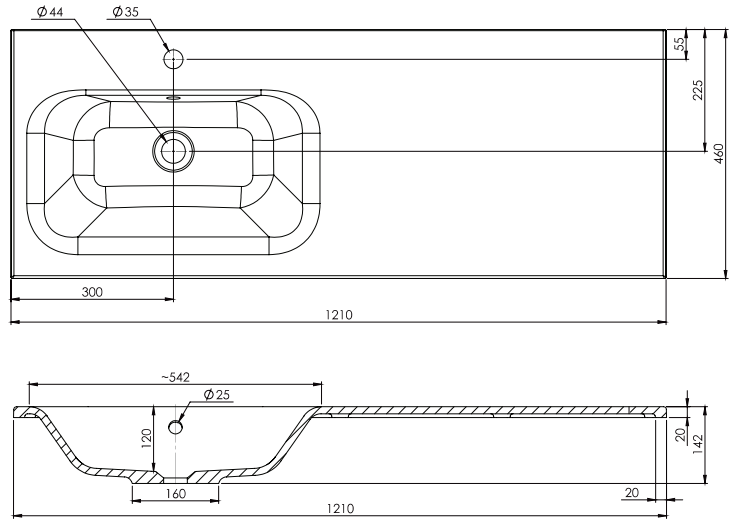

SPECIFICATION SHEET

Lexa 1200mm 2 Door, 2 Drawer Offset Basin Floorstanding Vanity

Features

- Floorstanding
- Soft Close Doors and Drawers
- Negative detail finger pull with extrusion
- Left (L) or Right (R) Offset Basin
- Laminate Woodgrain & Solid Colours on MR Board
- Dimensions: H820 x W1200 x D465

Gloss White
38127LW
38127RGW

Dawn Grey
38127LDGY
38127RDGY

Spinifex
38127LSPX
38127RSPX

Green Slate
38127LGRS
38127RGRS

Char Blue
38127LCBL
38127RCBL

Bullet
38127LBUL
38127RBUL

Technical Details

Note: All measurements shown are in millimetres. Sizes are nominal.

TOP VIEW

FRONT VIEW

SIDE VIEW

SPECIFICATION SHEET

1200mm Offset Basin Options

Via Left Offset

StoneCast with overflow

Left Offset Basin

Gloss White - VIA

Matte White - VIAMW

W1210 x D460 x H20

Via Right Offset

StoneCast with overflow

Left Offset Basin

Gloss White - VIA

Matte White - VIAMW