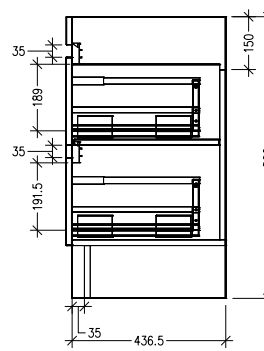

SPECIFICATION SHEET

Lexa 1200mm 2 Door, 2 Drawer Offset Basin Floorstanding Vanity

Features

- Floorstanding
- Soft Close Doors and Drawers
- Negative detail finger pull with extrusion
- Left (L) or Right (R) Offset Basin
- Laminate Woodgrain & Solid Colours on MR Board
- Dimensions: H820 x W1200 x D465

Gloss White
38127LW
38127RGW

Dawn Grey
38127LDGY
38127RDGY

Spinifex
38127LSPX
38127RSPX

Green Slate
38127LGRS
38127RGRS

Char Blue
38127LCBL
38127RCBL

Bullet
38127LBUL
38127RBUL

Technical Details

Note: All measurements shown are in millimetres. Sizes are nominal.

TOP VIEW

FRONT VIEW

SIDE VIEW

SPECIFICATION SHEET

1200mm Offset Basin Options

Via Left Offset

StoneCast with overflow

Left Offset Basin

W1210 x D460 x H20