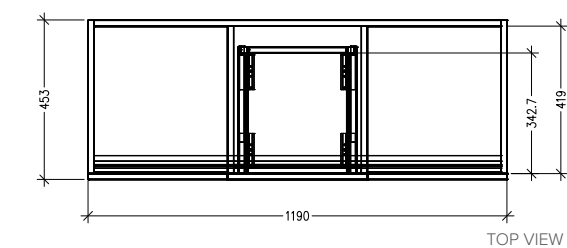

SPECIFICATION SHEET

Lexa 1200mm 2 Door, 2 Drawer Offset Basin Floorstanding Vanity

Features

- Floorstanding
- Soft Close Doors and Drawers
- Negative detail finger pull with extrusion
- Left (L) or Right (R) Offset Basin
- Laminate Woodgrain & Solid Colours on MR Board
- Dimensions: H820 x W1200 x D465

Gloss White
38127LW
38127RGW

Dawn Grey
38127LDGY
38127RDGY

Spinifex
38127LSPX
38127RSPX

Green Slate
38127LGRS
38127RGRS

Char Blue
38127LCBL
38127RCBL

Bullet
38127LBUL
38127RBUL

Technical Details

Note: All measurements shown are in millimetres. Sizes are nominal.

TOP VIEW

FRONT VIEW

SIDE VIEW

SPECIFICATION SHEET

1200mm Offset Basin Options

Via Left Offset

StoneCast with overflow

Left Offset Basin