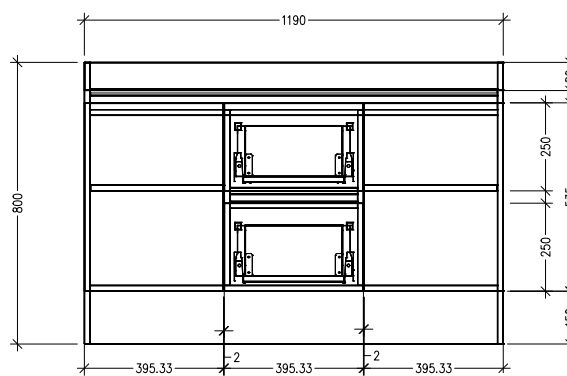

SPECIFICATION SHEET

Lexa 1200mm 2 Door, 2 Drawer Offset Basin Floorstanding Vanity

Features

- Floorstanding
- Soft Close Doors and Drawers
- Negative detail finger pull with extrusion
- Left (L) or Right (R) Offset Basin
- Laminate Woodgrain & Solid Colours on MR Board
- Dimensions: H820 x W1200 x D465

Gloss White
38127LW
38127RGW

Dawn Grey
38127LDGY
38127RDGY

Spinifex
38127LSPX
38127RSPX

Green Slate
38127LGRS
38127RGRS

Char Blue
38127LCBL
38127RCBL

Bullet
38127LBUL
38127RBUL

Technical Details

Note: All measurements shown are in millimetres. Sizes are nominal.

TOP VIEW

FRONT VIEW

SIDE VIEW

SPECIFICATION SHEET

1200mm Offset Basin Options

Via Left Offset

StoneCast with overflow

Left Offset Basin

W1210 x D460 x H20