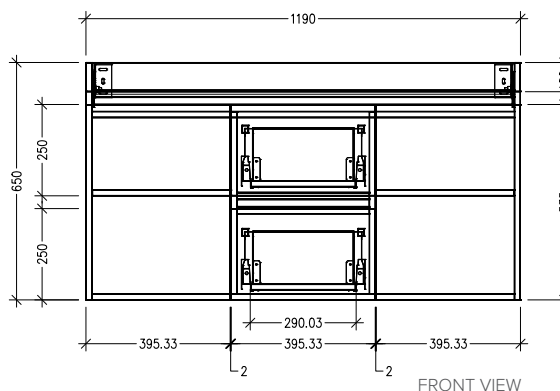

### Features

- Wall Hung
- Soft Close Doors and Drawers
- Negative detail finger pull with extrusion
- Left (L) or Right (R) Offset Basin
- Laminate Woodgrain & Solid Colours on MR Board
- Dimensions: H670 x W1200 x D465

### Technical Details

Note: All measurements shown are in millimetres. Sizes are nominal.