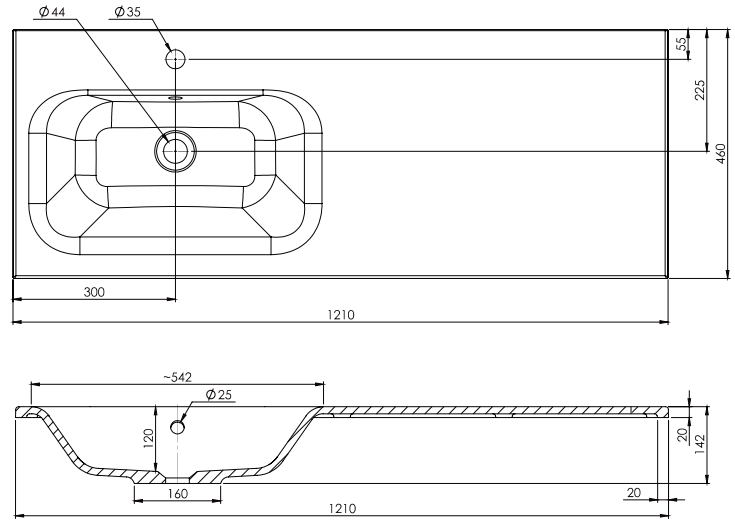

### Technical Details

Note: All measurements shown are in millimetres. Sizes are nominal.

## 1200mm Offset Basin Options

### Via Left Offset

StoneCast with overflow

Left Offset Basin

Gloss White - VIA

Matte White - VIAMW

W1210 x D460 x H20

### Via Right Offset

StoneCast with overflow

Left Offset Basin

Gloss White - VIA

Matte White - VIAMW

W1210 x D460 x H20