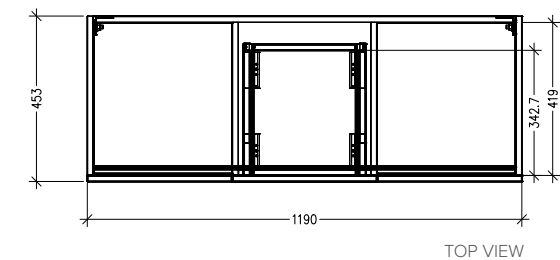

### Features

- Wall Hung
- Soft Close Doors and Drawers
- Negative detail finger pull with extrusion
- Left (L) or Right (R) Offset Basin
- Laminate Woodgrain & Solid Colours on MR Board
- Dimensions: H670 x W1200 x D465

### Technical Details

Note: All measurements shown are in millimetres. Sizes are nominal.