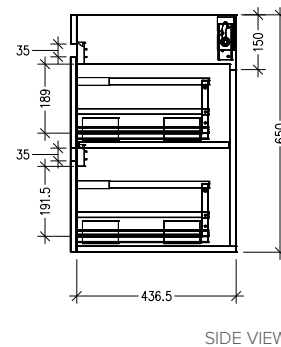

### Features

- Wall Hung
- Soft Close Doors and Drawers
- Negative detail finger pull with extrusion
- Left (L) or Right (R) Offset Basin
- Laminate Woodgrain & Solid Colours on MR Board
- Dimensions: H670 x W1200 x D465

### Technical Details

Note: All measurements shown are in millimetres. Sizes are nominal.

## 1200mm Offset Basin Options