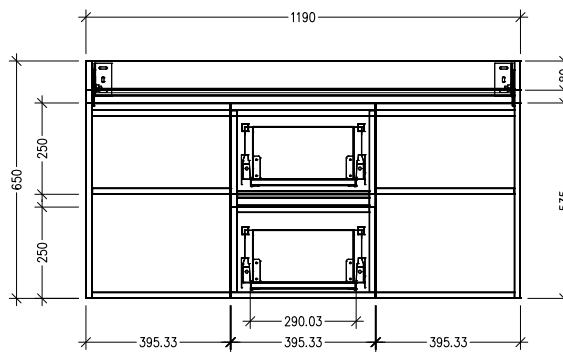

SPECIFICATION SHEET

Lexa 1200mm 2 Door, 2 Drawer Double Basin Wall Hung Vanity

Features

- Wall Hung
- Soft Close Doors and Drawers
- Negative detail finger pull with extrusion
- Double Basin
- Laminate Woodgrain & Solid Colours on MR Board
- Dimensions: H670 x W1200 x D465

Colour Options with Code

Technical Details

Note: All measurements shown are in millimetres. Sizes are nominal.

TOP VIEW

FRONT VIEW

SIDE VIEW