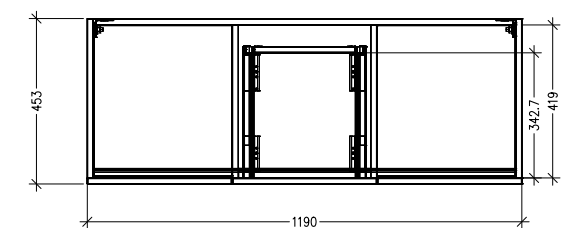

SPECIFICATION SHEET

Lexa 1200mm 2 Door, 2 Drawer Double Basin Wall Hung Vanity

Features

- Wall Hung
- Soft Close Doors and Drawers
- Negative detail finger pull with extrusion
- Double Basin
- Laminate Woodgrain & Solid Colours on MR Board
- Dimensions: H670 x W1200 x D465

Colour Options with Code

Technical Details

Note: All measurements shown are in millimetres. Sizes are nominal.

TOP VIEW

FRONT VIEW

SIDE VIEW