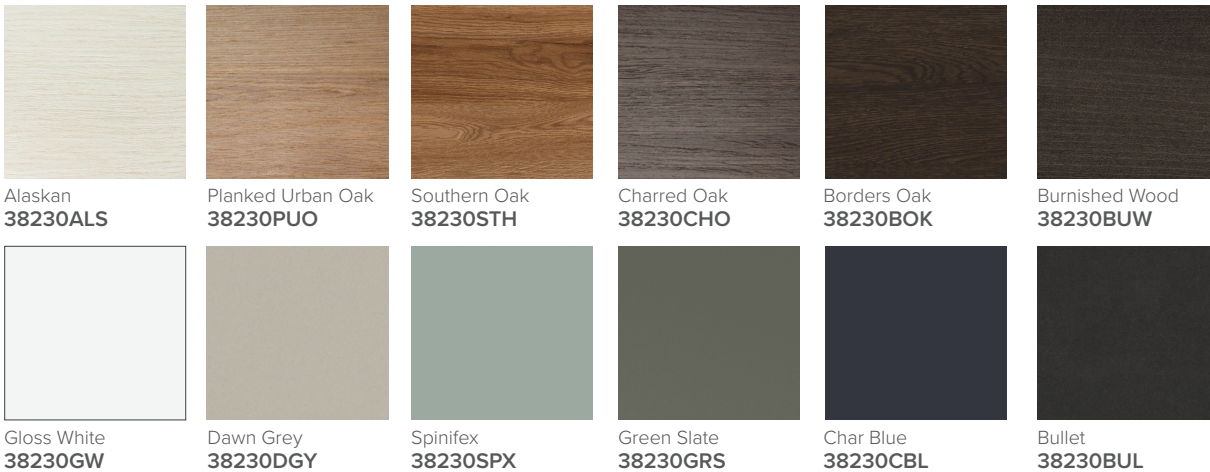

SPECIFICATION SHEET

Lexa 1200mm 2 Door, 2 Drawer Double Basin Wall Hung Vanity

Features

- Wall Hung
- Soft Close Doors and Drawers
- Negative detail finger pull with extrusion
- Double Basin
- Laminate Woodgrain & Solid Colours on MR Board
- Dimensions: H670 x W1200 x D465

Colour Options with Code

Technical Details

Note: All measurements shown are in millimetres. Sizes are nominal.

TOP VIEW

FRONT VIEW

SIDE VIEW