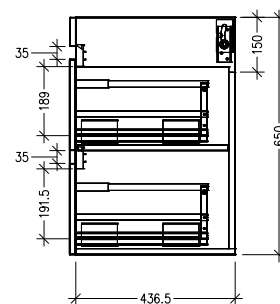

SPECIFICATION SHEET

Lexa 1200mm 2 Door, 2 Drawer Double Basin Wall Hung Vanity

Features

- Wall Hung
- Soft Close Doors and Drawers
- Negative detail finger pull with extrusion
- Double Basin
- Laminate Woodgrain & Solid Colours on MR Board
- Dimensions: H670 x W1200 x D465

Colour Options with Code

Technical Details

Note: All measurements shown are in millimetres. Sizes are nominal.

TOP VIEW

FRONT VIEW

SIDE VIEW