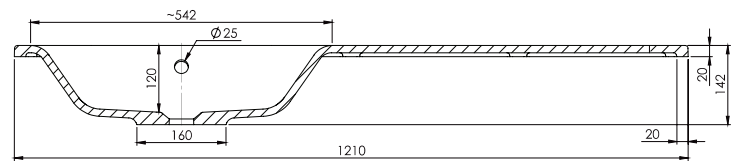

### Technical Details

Note: All measurements shown are in millimetres. Sizes are nominal.

TOP VIEW

FRONT VIEW

SIDE VIEW

### Via Left Offset

StoneCast with overflow

Left Offset Basin

Gloss White - VIA

Matte White - VIAMW

W1210 x D460 x H20

### Via Right Offset

StoneCast with overflow

Left Offset Basin

Gloss White - VIA

Matte White - VIAMW

W1210 x D460 x H20