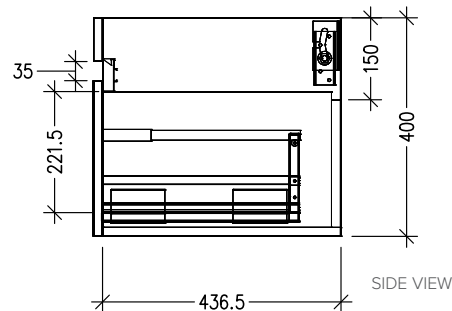

### Features

- Wall Hung
- Soft Close Doors and Drawer
- Negative detail finger pull with extrusion
- Left (L) or Right (R) Offset Basin
- Laminate Woodgrain & Solid Colours on MR Board
- Dimensions: H420 x W1200 x D465

### Technical Details

Note: All measurements shown are in millimetres. Sizes are nominal.

TOP VIEW

FRONT VIEW

SIDE VIEW

## 1200mm Offset Basin Options