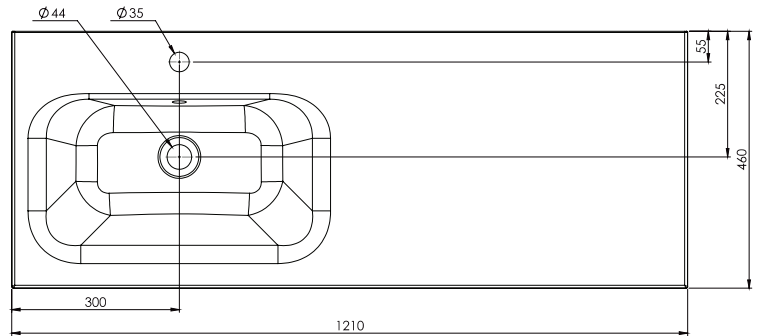

### Features

- Wall Hung
- Soft Close Doors and Drawer
- Negative detail finger pull with extrusion
- Left (L) or Right (R) Offset Basin
- Laminate Woodgrain & Solid Colours on MR Board
- Dimensions: H420 x W1200 x D465

### Technical Details

Note: All measurements shown are in millimetres. Sizes are nominal.

TOP VIEW

FRONT VIEW

SIDE VIEW

### Via Left Offset

StoneCast with overflow

Left Offset Basin

Gloss White - VIA

Matte White - VIAMW

W1210 x D460 x H20

### Via Right Offset

StoneCast with overflow

Left Offset Basin

Gloss White - VIA

Matte White - VIAMW

W1210 x D460 x H20