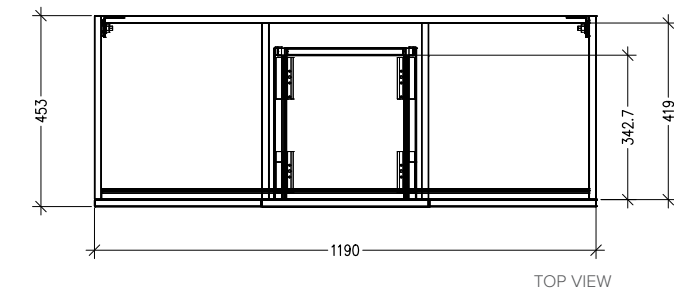

### Features

- Wall Hung
- Soft Close Doors and Drawer
- Negative detail finger pull with extrusion
- Left (L) or Right (R) Offset Basin
- Laminate Woodgrain & Solid Colours on MR Board
- Dimensions: H420 x W1200 x D465

### Technical Details

Note: All measurements shown are in millimetres. Sizes are nominal.

TOP VIEW

FRONT VIEW

SIDE VIEW