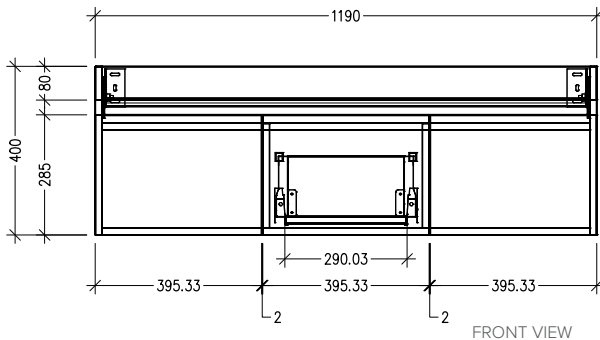

### Features

- Wall Hung
- Soft Close Doors and Drawer
- Negative detail finger pull with extrusion
- Left (L) or Right (R) Offset Basin
- Laminate Woodgrain & Solid Colours on MR Board
- Dimensions: H420 x W1200 x D465

### Technical Details

Note: All measurements shown are in millimetres. Sizes are nominal.

TOP VIEW

FRONT VIEW

SIDE VIEW