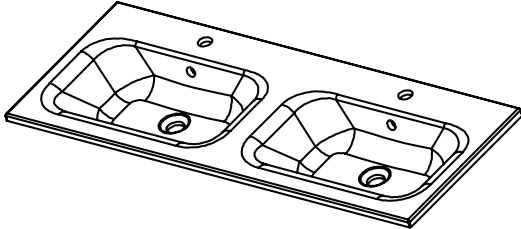

SPECIFICATION SHEET

Lexa 1200mm 2 Door, 1 Drawer Double Basin Wall Hung Vanity

NOTE: Tapware not included

Features

- Wall Hung
- Soft Close Doors and Drawer
- Negative detail finger pull with extrusion
- Double Basin
- Laminate Woodgrain & Solid Colours on MR Board
- Dimensions: H420 x W1200 x D465

Dawn Grey
38130DGY

Spinifex
38130SPX

Green Slate
38130GRS

Char Blue
38130CBL

Bullet
38130BUL

Technical Details

Note: All measurements shown are in millimetres. Sizes are nominal.

SPECIFICATION SHEET

1200mm Double Basin Options

Via

StoneCast with overflow
 Gloss White - VIA
 Matte White - VIAMW

W1210 x D460 x H20

Ponti

StoneCast with overflow
 Gloss White - PO

W1204 x D460 x H50

Clasico

Vitreous China with overflow
 Gloss White - VC

W1210 x D465 x H20

SPECIFICATION SHEET

1200mm Double Basin Options

Vercelli

Vitreous China with overflow
Gloss White - VE

W1216 x D460 x H15