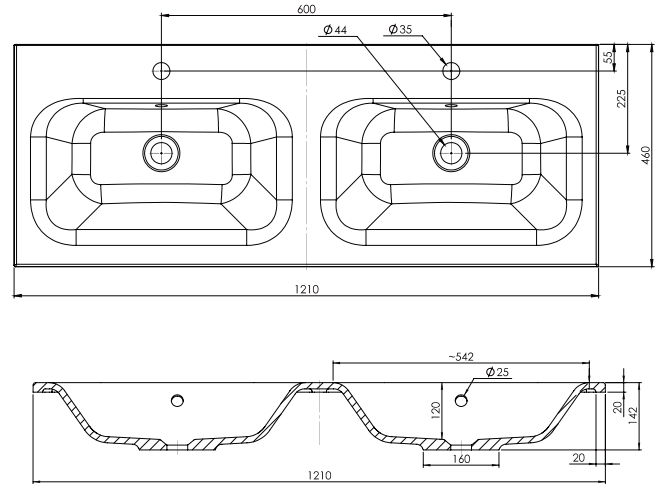

SPECIFICATION SHEET

Lexa 1200mm 2 Door, 1 Drawer Double Basin Wall Hung Vanity

NOTE: Tapware not included

Features

- Wall Hung
- Soft Close Doors and Drawer
- Negative detail finger pull with extrusion
- Double Basin
- Laminate Woodgrain & Solid Colours on MR Board
- Dimensions: H420 x W1200 x D465

Dawn Grey
38130DGY

Spinifex
38130SPX

Green Slate
38130GRS

Char Blue
38130CBL

Bullet
38130BUL

Technical Details

Note: All measurements shown are in millimetres. Sizes are nominal.

SPECIFICATION SHEET

1200mm Double Basin Options

Via

StoneCast with overflow
 Gloss White - VIA
 Matte White - VIAMW

W1210 x D460 x H20

Ponti

StoneCast with overflow
 Gloss White - PO

W1204 x D460 x H50

Clasico

Vitreous China with overflow
 Gloss White - VC

W1210 x D465 x H20

SPECIFICATION SHEET

1200mm Double Basin Options

Vercelli

Vitreous China with overflow
Gloss White - VE

W1216 x D460 x H15