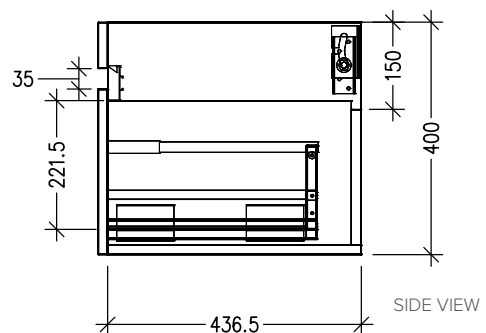

SPECIFICATION SHEET

Lexa 1200mm 2 Door, 1 Drawer Double Basin Wall Hung Vanity

NOTE: Tapware not included

Features

- Wall Hung
- Soft Close Doors and Drawer
- Negative detail finger pull with extrusion
- Double Basin
- Laminate Woodgrain & Solid Colours on MR Board
- Dimensions: H420 x W1200 x D465

Dawn Grey
38130DGY

Spinifex
38130SPX

Green Slate
38130GRS

Char Blue
38130CBL

Bullet
38130BUL

Technical Details

Note: All measurements shown are in millimetres. Sizes are nominal.

SPECIFICATION SHEET

1200mm Double Basin Options

Via

StoneCast with overflow
 Gloss White - VIA
 Matte White - VIAMW

W1210 x D460 x H20

Ponti

StoneCast with overflow
 Gloss White - PO

W1204 x D460 x H50

Clasico

Vitreous China with overflow
 Gloss White - VC

W1210 x D465 x H20

SPECIFICATION SHEET

1200mm Double Basin Options

Vercelli

Vitreous China with overflow
Gloss White - VE

W1216 x D460 x H15