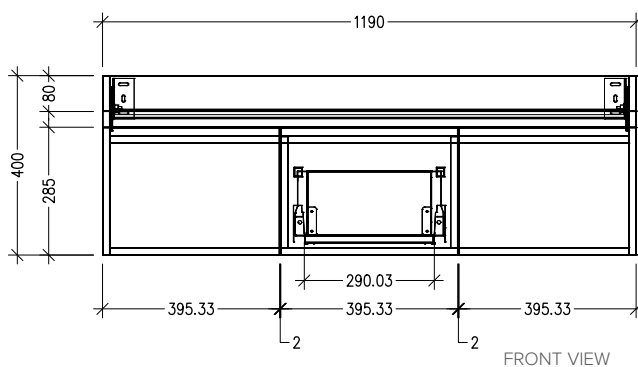

SPECIFICATION SHEET

Lexa 1200mm 2 Door, 1 Drawer Double Basin Wall Hung Vanity

NOTE: Tapware not included

Features

- Wall Hung
- Soft Close Doors and Drawer
- Negative detail finger pull with extrusion
- Double Basin
- Laminate Woodgrain & Solid Colours on MR Board
- Dimensions: H420 x W1200 x D465

Dawn Grey
38130DGY

Spinifex
38130SPX

Green Slate
38130GRS

Char Blue
38130CBL

Bullet
38130BUL

Technical Details

Note: All measurements shown are in millimetres. Sizes are nominal.

SPECIFICATION SHEET

1200mm Double Basin Options

Via

StoneCast with overflow
 Gloss White - VIA
 Matte White - VIAMW

W1210 x D460 x H20

Ponti

StoneCast with overflow
 Gloss White - PO

W1204 x D460 x H50

Clasico

Vitreous China with overflow
 Gloss White - VC

W1210 x D465 x H20

SPECIFICATION SHEET

1200mm Double Basin Options

Vercelli

Vitreous China with overflow
Gloss White - VE

W1216 x D460 x H15