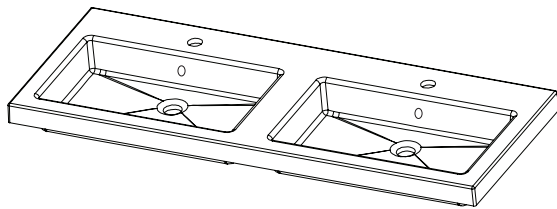

SPECIFICATION SHEET

Lexa 1200mm 2 Door, 1 Drawer Double Basin Wall Hung Vanity

NOTE: Tapware not included

Features

- Wall Hung
- Soft Close Doors and Drawer
- Negative detail finger pull with extrusion
- Double Basin
- Laminate Woodgrain & Solid Colours on MR Board
- Dimensions: H420 x W1200 x D465

Dawn Grey
38130DGY

Spinifex
38130SPX

Green Slate
38130GRS

Char Blue
38130CBL

Bullet
38130BUL

Technical Details

Note: All measurements shown are in millimetres. Sizes are nominal.

SPECIFICATION SHEET

1200mm Double Basin Options

Via

StoneCast with overflow
 Gloss White - VIA
 Matte White - VIAMW

W1210 x D460 x H20

Ponti

StoneCast with overflow
 Gloss White - PO

W1204 x D460 x H50

Clasico

Vitreous China with overflow
 Gloss White - VC

W1210 x D465 x H20

SPECIFICATION SHEET

1200mm Double Basin Options

Vercelli

Vitreous China with overflow
Gloss White - VE

W1216 x D460 x H15