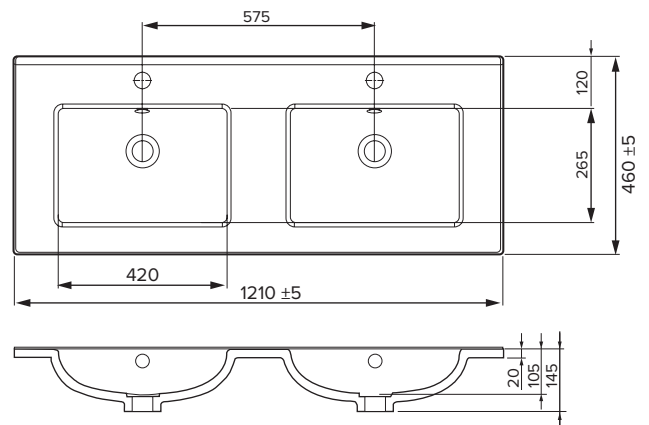

SPECIFICATION SHEET

Lexa 1200mm 2 Door, 1 Drawer Double Basin Wall Hung Vanity

NOTE: Tapware not included

Features

- Wall Hung
- Soft Close Doors and Drawer
- Negative detail finger pull with extrusion
- Double Basin
- Laminate Woodgrain & Solid Colours on MR Board
- Dimensions: H420 x W1200 x D465

Dawn Grey
38130DGY

Spinifex
38130SPX

Green Slate
38130GRS

Char Blue
38130CBL

Bullet
38130BUL

Technical Details

Note: All measurements shown are in millimetres. Sizes are nominal.

SPECIFICATION SHEET

1200mm Double Basin Options

Via

StoneCast with overflow
 Gloss White - VIA
 Matte White - VIAMW

W1210 x D460 x H20

Ponti

StoneCast with overflow
 Gloss White - PO

W1204 x D460 x H50

Clasico

Vitreous China with overflow
 Gloss White - VC

W1210 x D465 x H20

SPECIFICATION SHEET

1200mm Double Basin Options

Vercelli

Vitreous China with overflow
Gloss White - VE

W1216 x D460 x H15