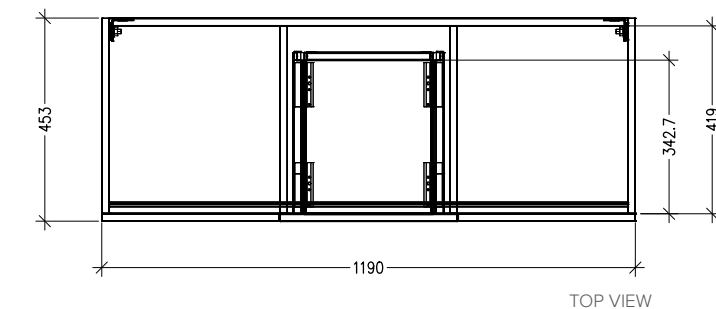

SPECIFICATION SHEET

Lexa 1200mm 2 Door, 1 Drawer Double Basin Wall Hung Vanity

NOTE: Tapware not included

Features

- Wall Hung
- Soft Close Doors and Drawer
- Negative detail finger pull with extrusion
- Double Basin
- Laminate Woodgrain & Solid Colours on MR Board
- Dimensions: H420 x W1200 x D465

Dawn Grey
38130DGY

Spinifex
38130SPX

Green Slate
38130GRS

Char Blue
38130CBL

Bullet
38130BUL

Technical Details

Note: All measurements shown are in millimetres. Sizes are nominal.

SPECIFICATION SHEET

1200mm Double Basin Options

Via

StoneCast with overflow
 Gloss White - VIA
 Matte White - VIAMW

W1210 x D460 x H20

Ponti

StoneCast with overflow
 Gloss White - PO

W1204 x D460 x H50

Clasico

Vitreous China with overflow
 Gloss White - VC

W1210 x D465 x H20

SPECIFICATION SHEET

1200mm Double Basin Options

Vercelli

Vitreous China with overflow
Gloss White - VE

W1216 x D460 x H15