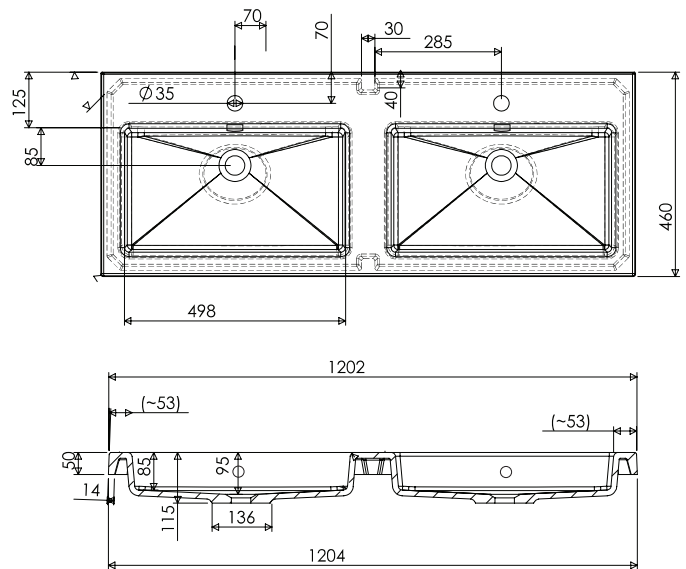

SPECIFICATION SHEET

Lexa 1200mm 2 Door, 1 Drawer Double Basin Wall Hung Vanity

NOTE: Tapware not included

Features

- Wall Hung
- Soft Close Doors and Drawer
- Negative detail finger pull with extrusion
- Double Basin
- Laminate Woodgrain & Solid Colours on MR Board
- Dimensions: H420 x W1200 x D465

Dawn Grey
38130DGY

Spinifex
38130SPX

Green Slate
38130GRS

Char Blue
38130CBL

Bullet
38130BUL

Technical Details

Note: All measurements shown are in millimetres. Sizes are nominal.

SPECIFICATION SHEET

1200mm Double Basin Options

Via

StoneCast with overflow
 Gloss White - VIA
 Matte White - VIAMW

W1210 x D460 x H20

Ponti

StoneCast with overflow
 Gloss White - PO

W1204 x D460 x H50

Clasico

Vitreous China with overflow
 Gloss White - VC

W1210 x D465 x H20

SPECIFICATION SHEET

1200mm Double Basin Options

Vercelli

Vitreous China with overflow
Gloss White - VE

W1216 x D460 x H15